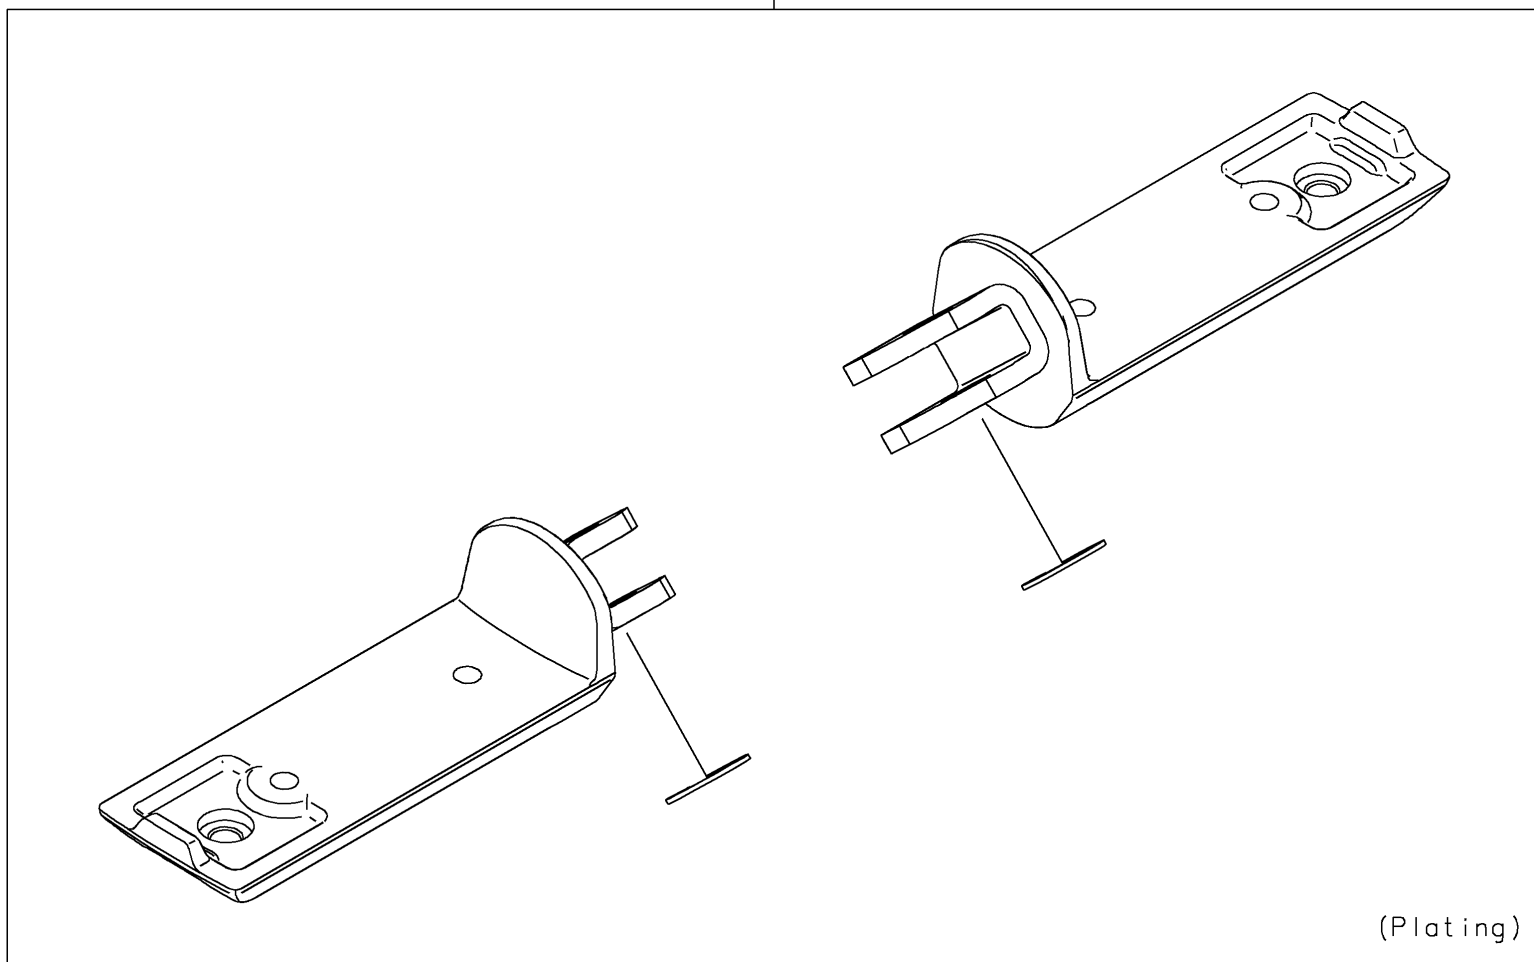

## PARTS DIAGRAM Accessory(Foot Peg)

F2910K

99994

(Plating)

## PARTS LIST

Accessory(Foot Peg)

**ITEM NAME**

**PART NUMBER**

**QUANTITY**

---