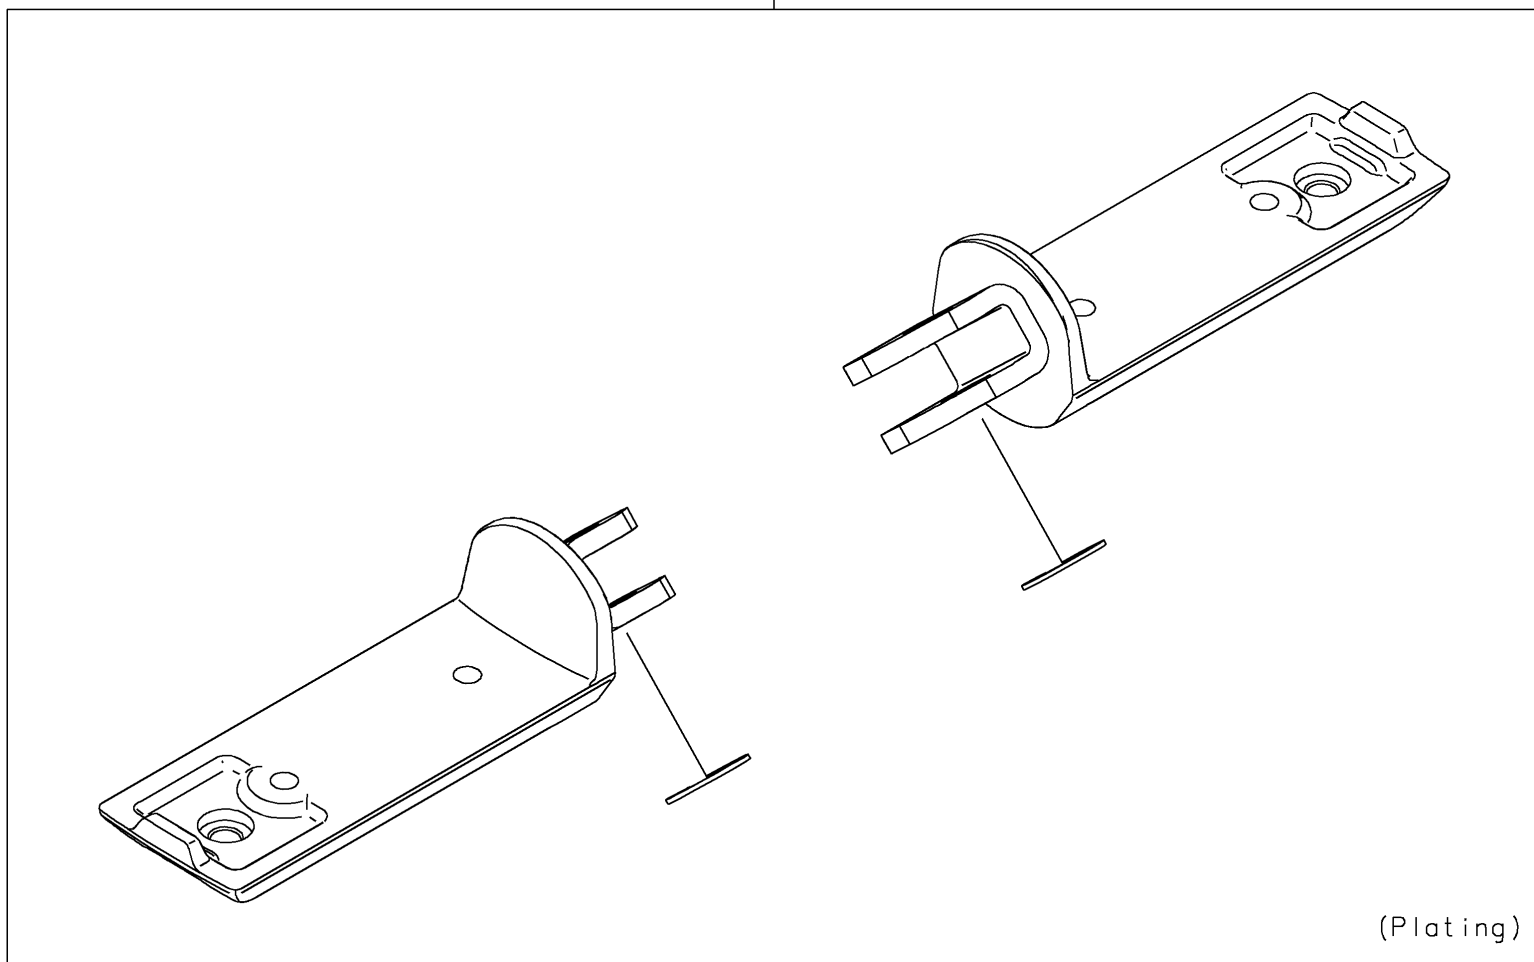

# 2024 VULCAN® S CAFE ABS

## PARTS DIAGRAM Accessory(Foot Peg)

F2910K

99994

(Plating)

## PARTS LIST

Accessory(Foot Peg)

**ITEM NAME**

**PART NUMBER**

**QUANTITY**

---