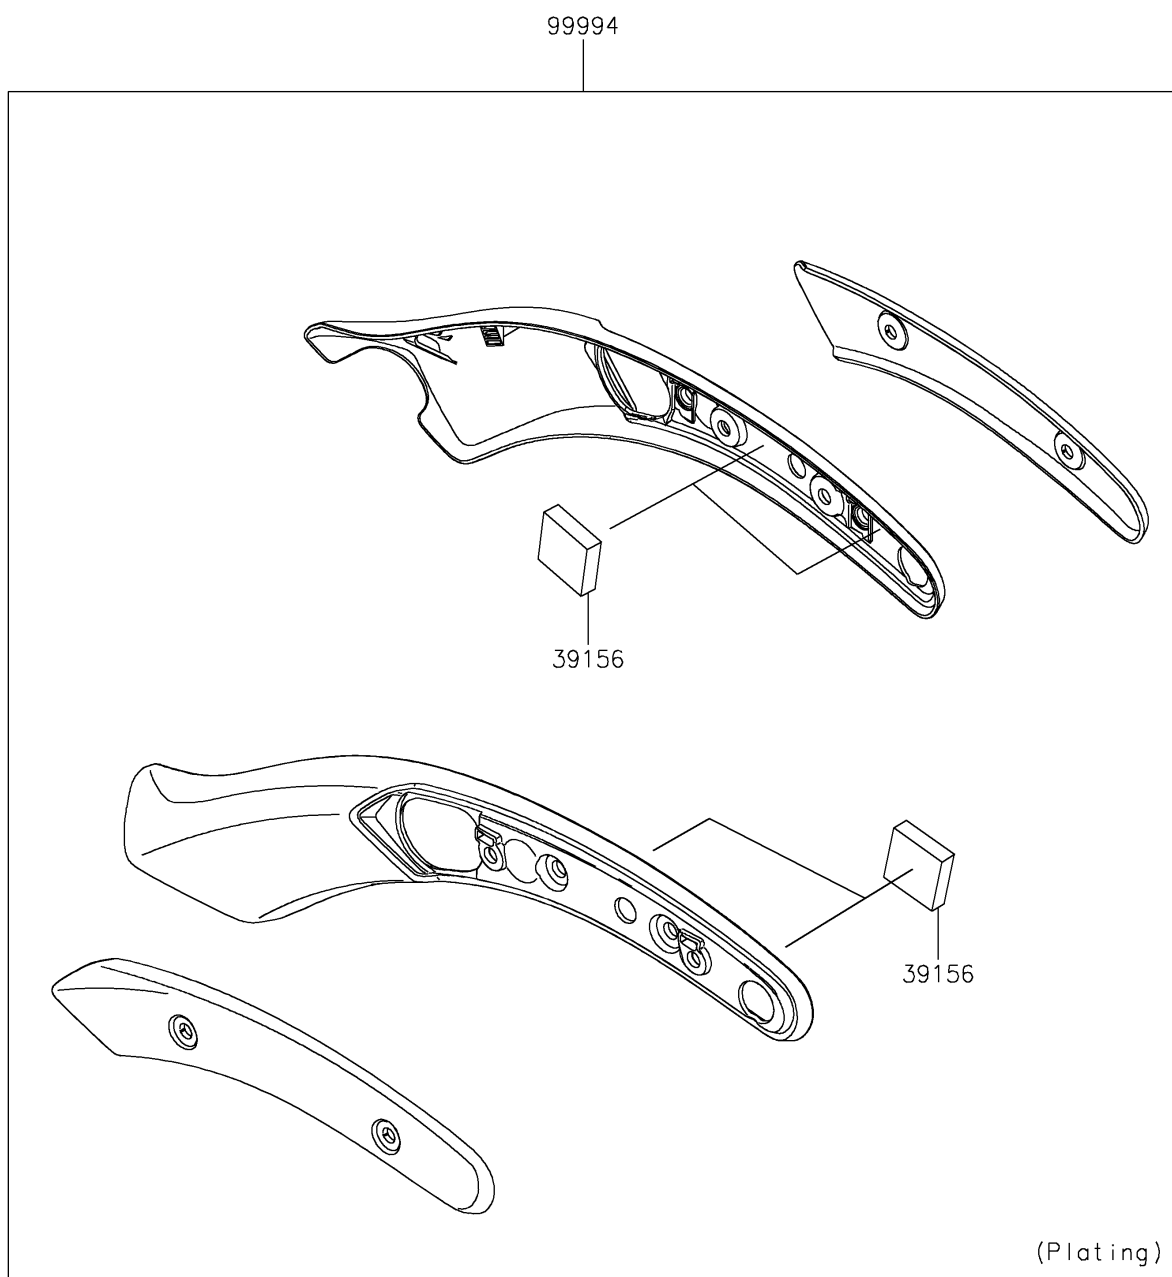

2024 VULCAN[®] S CAFE ABS

PARTS DIAGRAM

Accessory(Fender Strut Cover)

F2910J

2024 VULCAN[®] S CAFE ABS

PARTS LIST

Accessory(Fender Strut Cover)

ITEM NAME

PART NUMBER

QUANTITY
