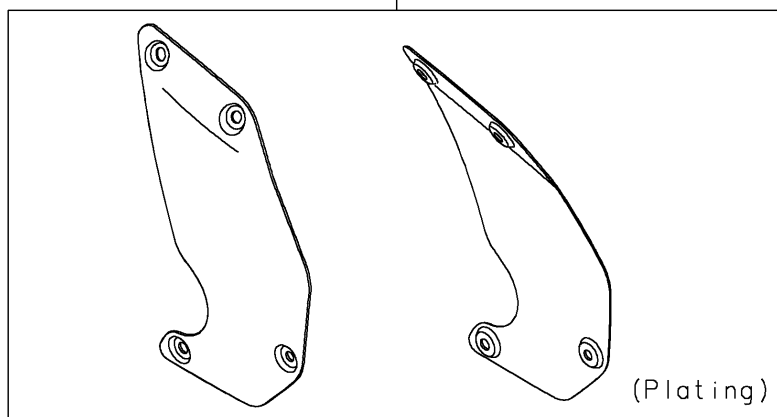

2026 VULCAN[®] S CAFE ABS

PARTS DIAGRAM

Accessory(Outer Cover)

F2910H

99994A

99994

2026 VULCAN[®] S CAFE ABS

PARTS LIST

Accessory(Outer Cover)

ITEM NAME

PART NUMBER

QUANTITY
