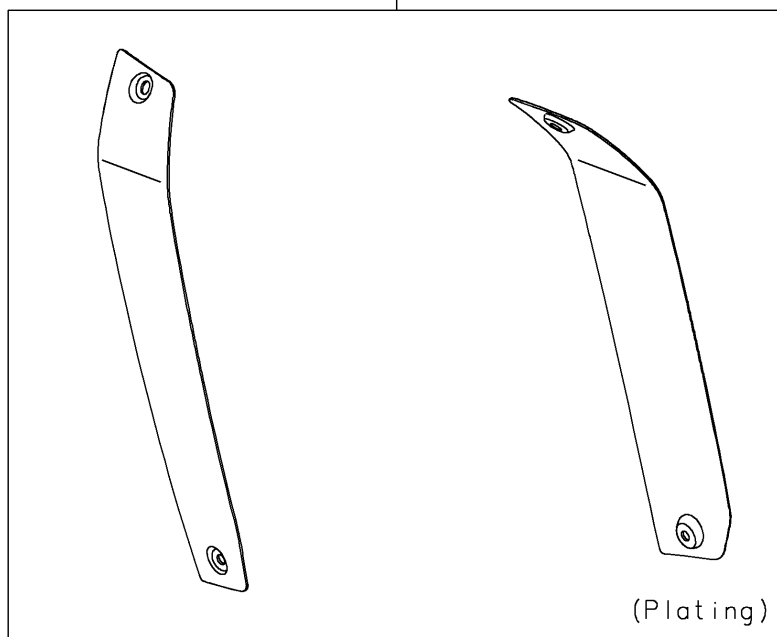

2024 Vulcan S CAFÉ

PARTS DIAGRAM

Accessory(Outer Cover)

F2910H

99994A

99994

2024 Vulcan S CAFÉ

PARTS LIST