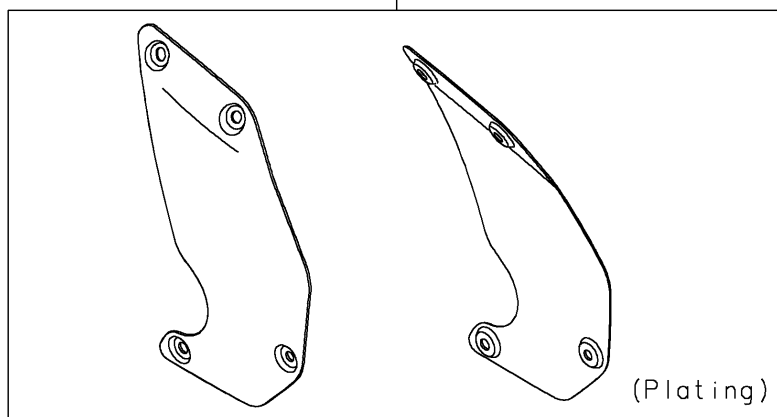

2024 Vulcan S CAFÉ

PARTS DIAGRAM

Accessory(Outer Cover)

F2910H

99994A

99994

2024 Vulcan S CAFÉ

PARTS LIST

Accessory(Outer Cover)

ITEM NAME

PART NUMBER

QUANTITY
