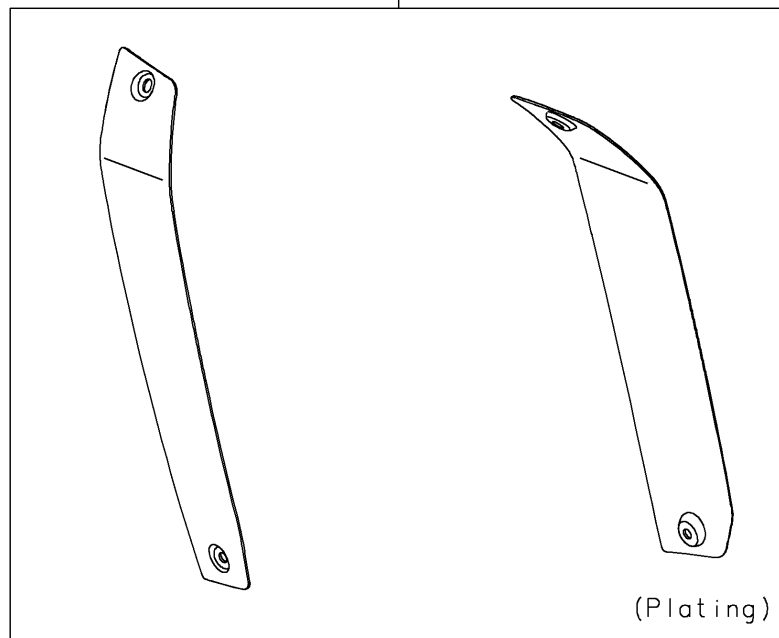

# 2024 VULCAN<sup>®</sup> S CAFE ABS

## PARTS DIAGRAM

Accessory(Outer Cover)

F2910H

99994A

99994