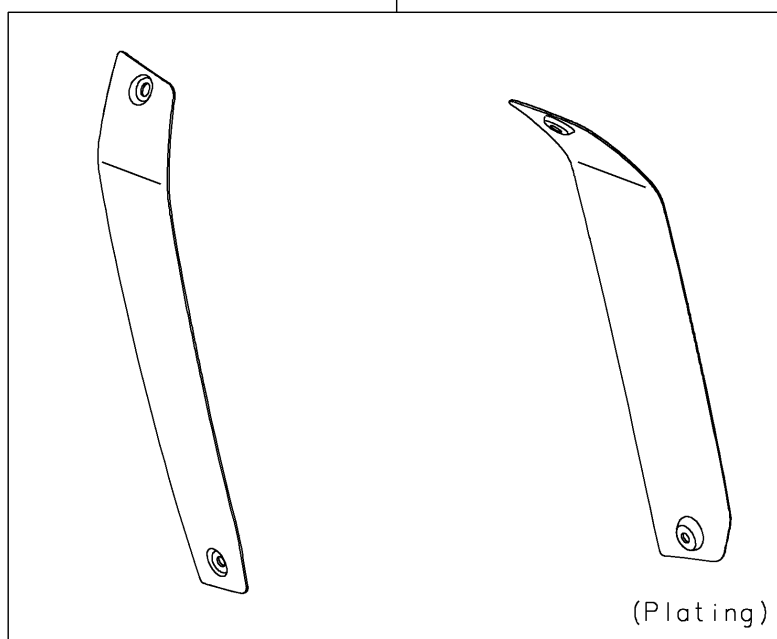

2026 VULCAN[®] S CAFE ABS

PARTS DIAGRAM

Accessory(Outer Cover)

F2910H

99994A

99994

2026 VULCAN[®] S CAFE ABS

PARTS LIST