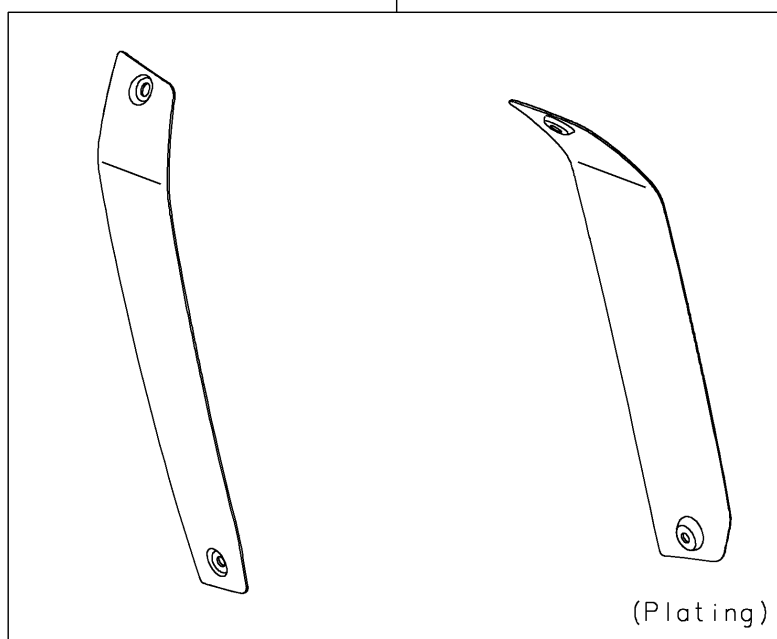

# 2024 VULCAN<sup>®</sup> S CAFE ABS

## PARTS DIAGRAM

Accessory(Outer Cover)

F2910H

99994A

99994