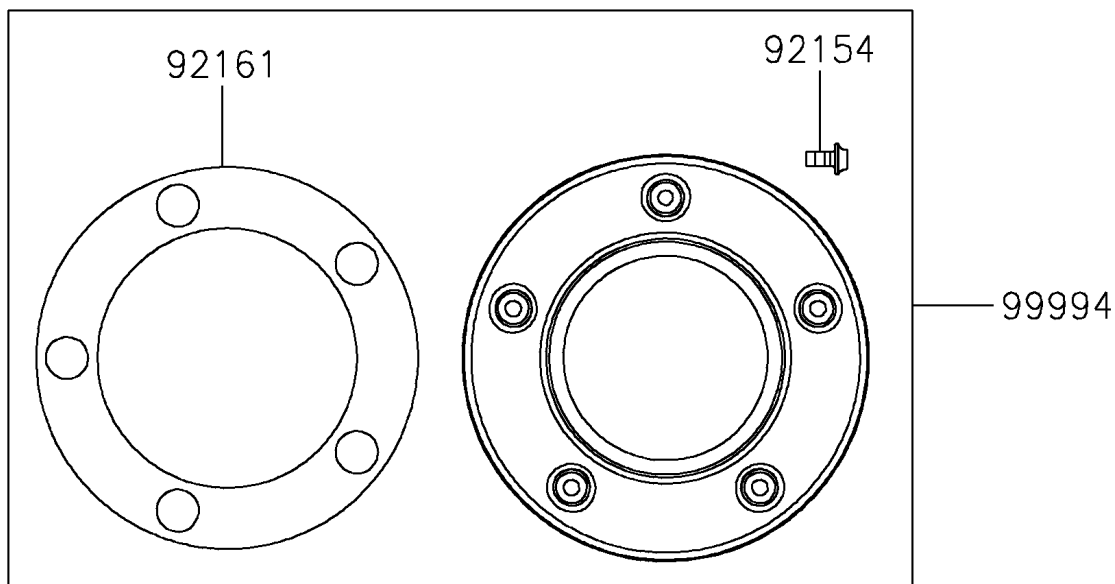

2024 Vulcan S CAFÉ

PARTS DIAGRAM

Accessory(Decals)

F2910G

2024 Vulcan S CAFÉ

PARTS LIST

Accessory(Decals)

ITEM NAME

PART NUMBER

QUANTITY
