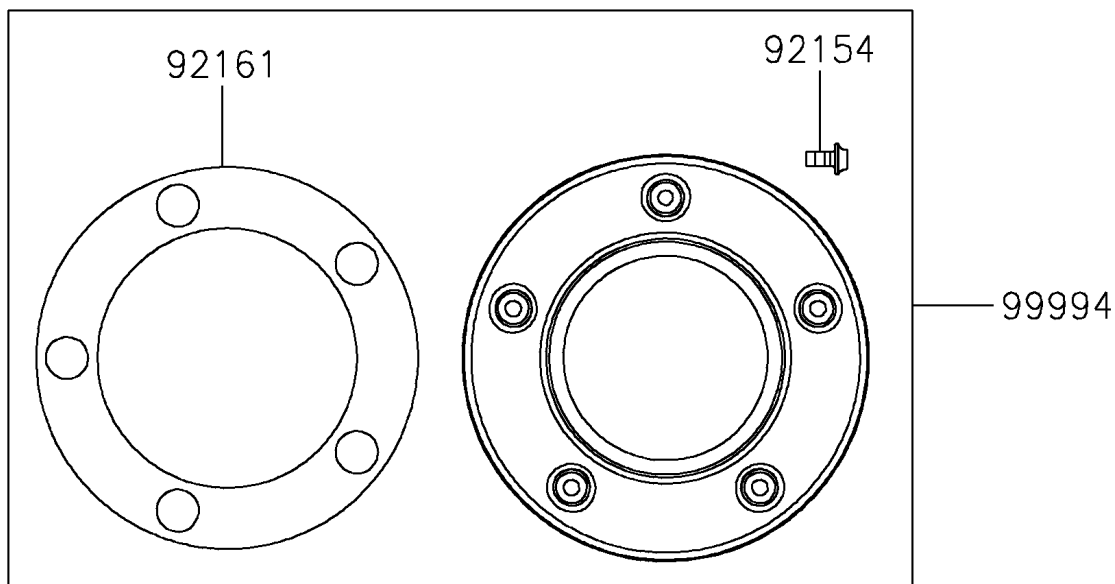

2024 VULCAN® S CAFE ABS

PARTS DIAGRAM

Accessory(Decals)

F2910G

2024 VULCAN[®] S CAFE ABS

PARTS LIST

Accessory(Decals)

ITEM NAME

PART NUMBER

QUANTITY
