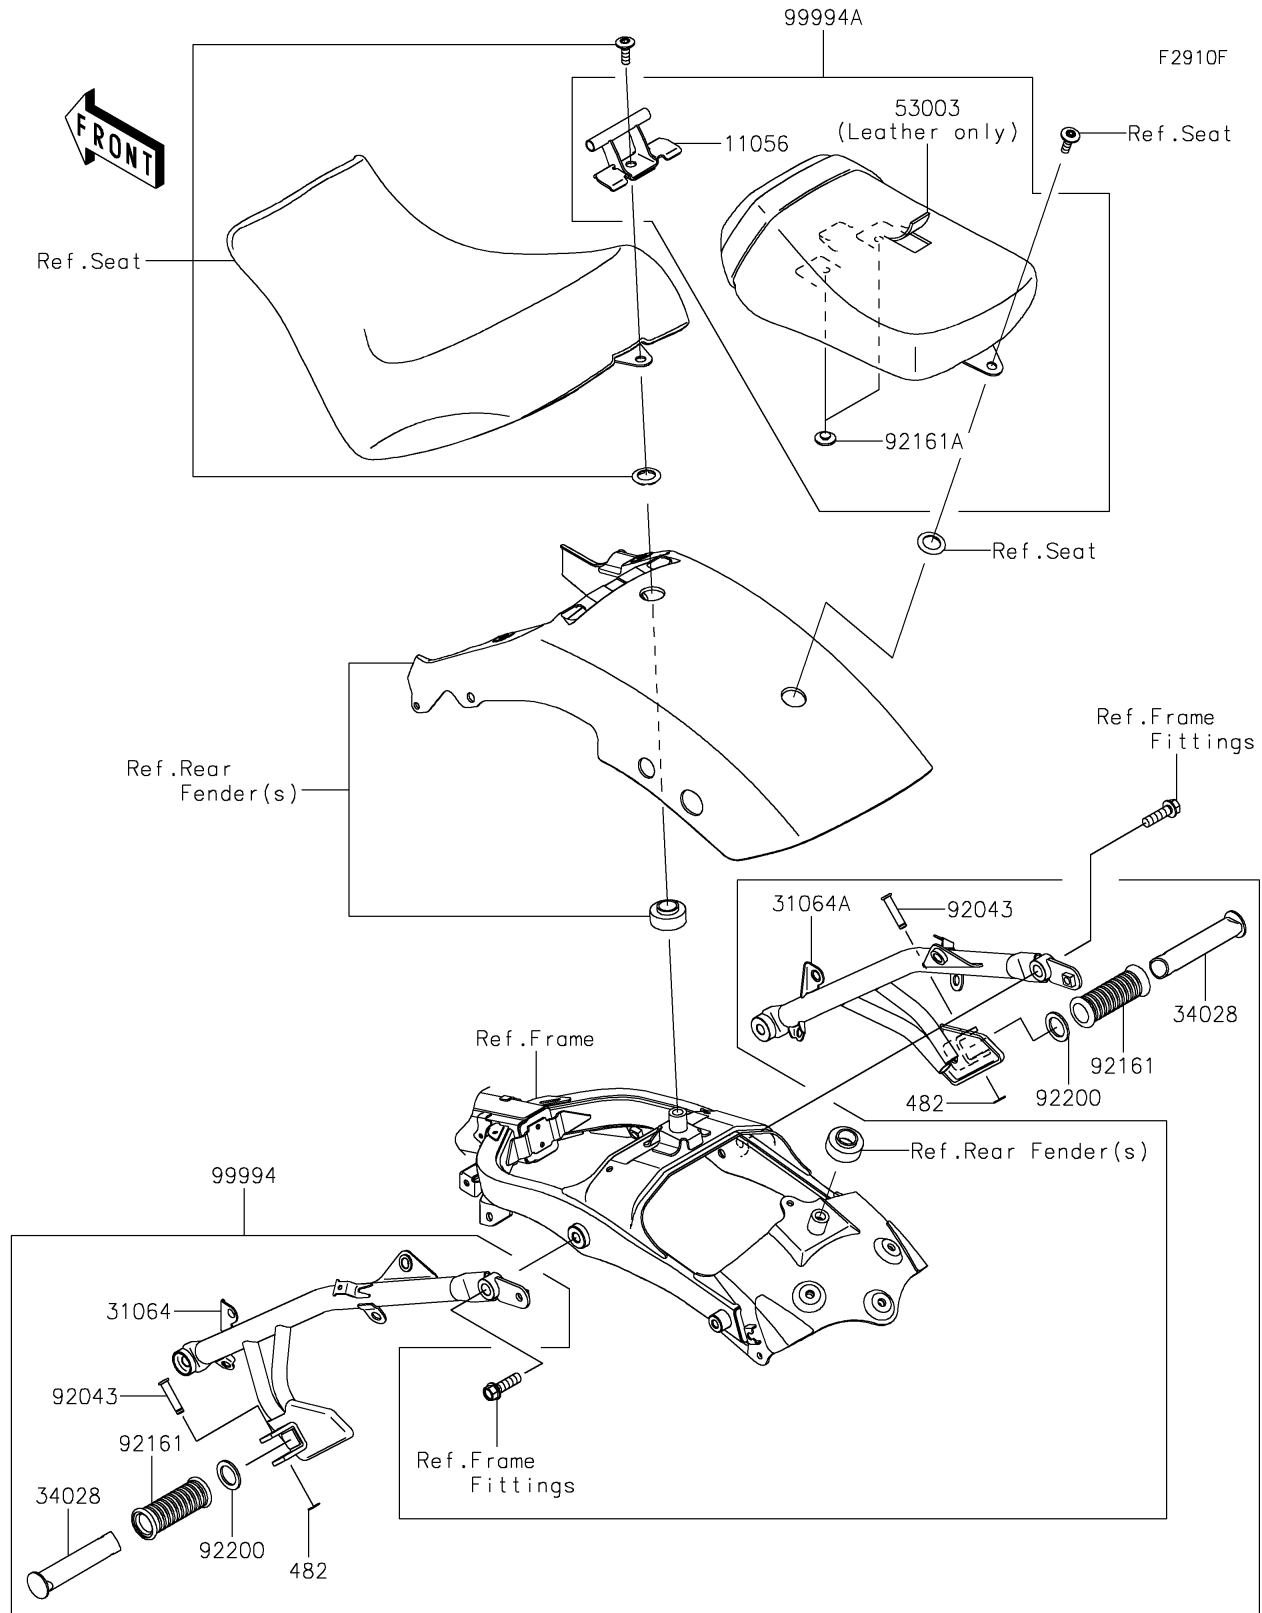

2026 VULCAN® S CAFE ABS

PARTS DIAGRAM

Accessory(Passenger Seat)

2026 VULCAN[®] S CAFE ABS

PARTS LIST

Accessory(Passenger Seat)

ITEM NAME

PART NUMBER

QUANTITY
