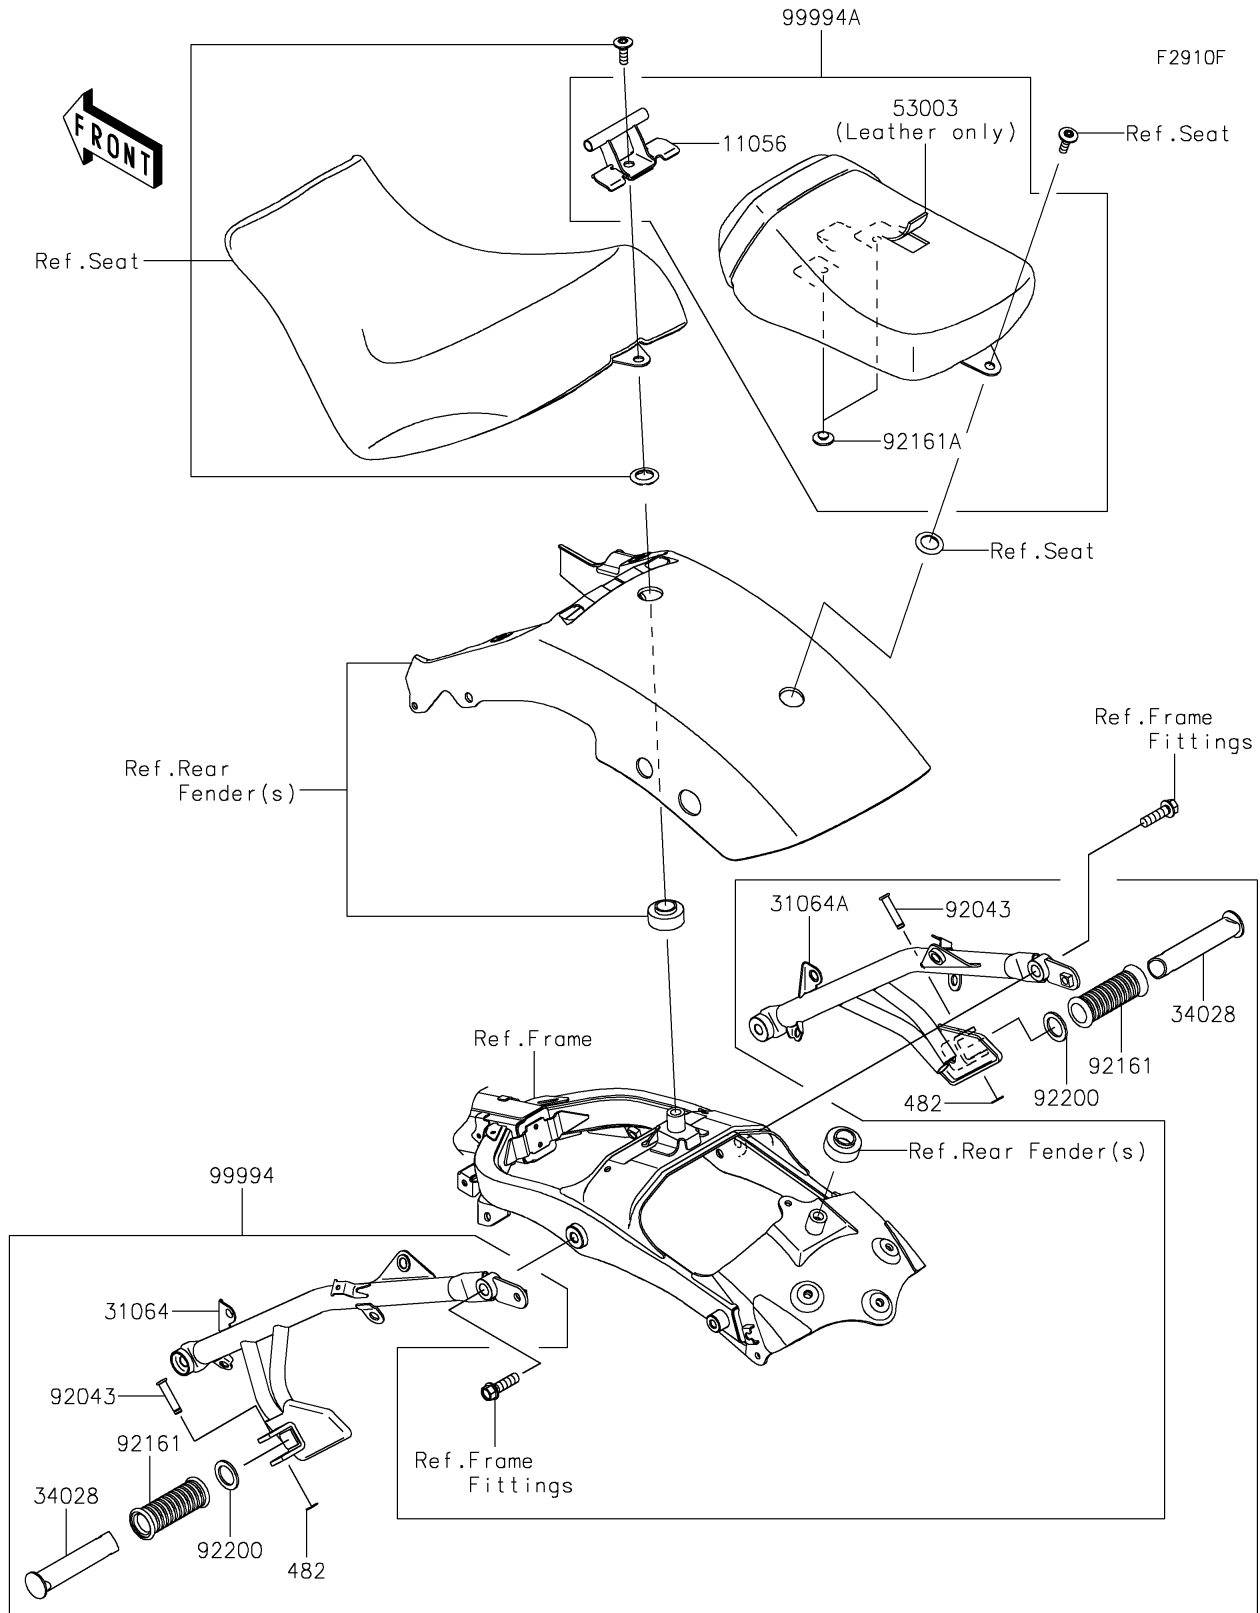

2025 Vulcan S CAFÉ

PARTS DIAGRAM

Accessory(Passenger Seat)

2025 Vulcan S CAFÉ

PARTS LIST

Accessory(Passenger Seat)

ITEM NAME

PART NUMBER

QUANTITY
