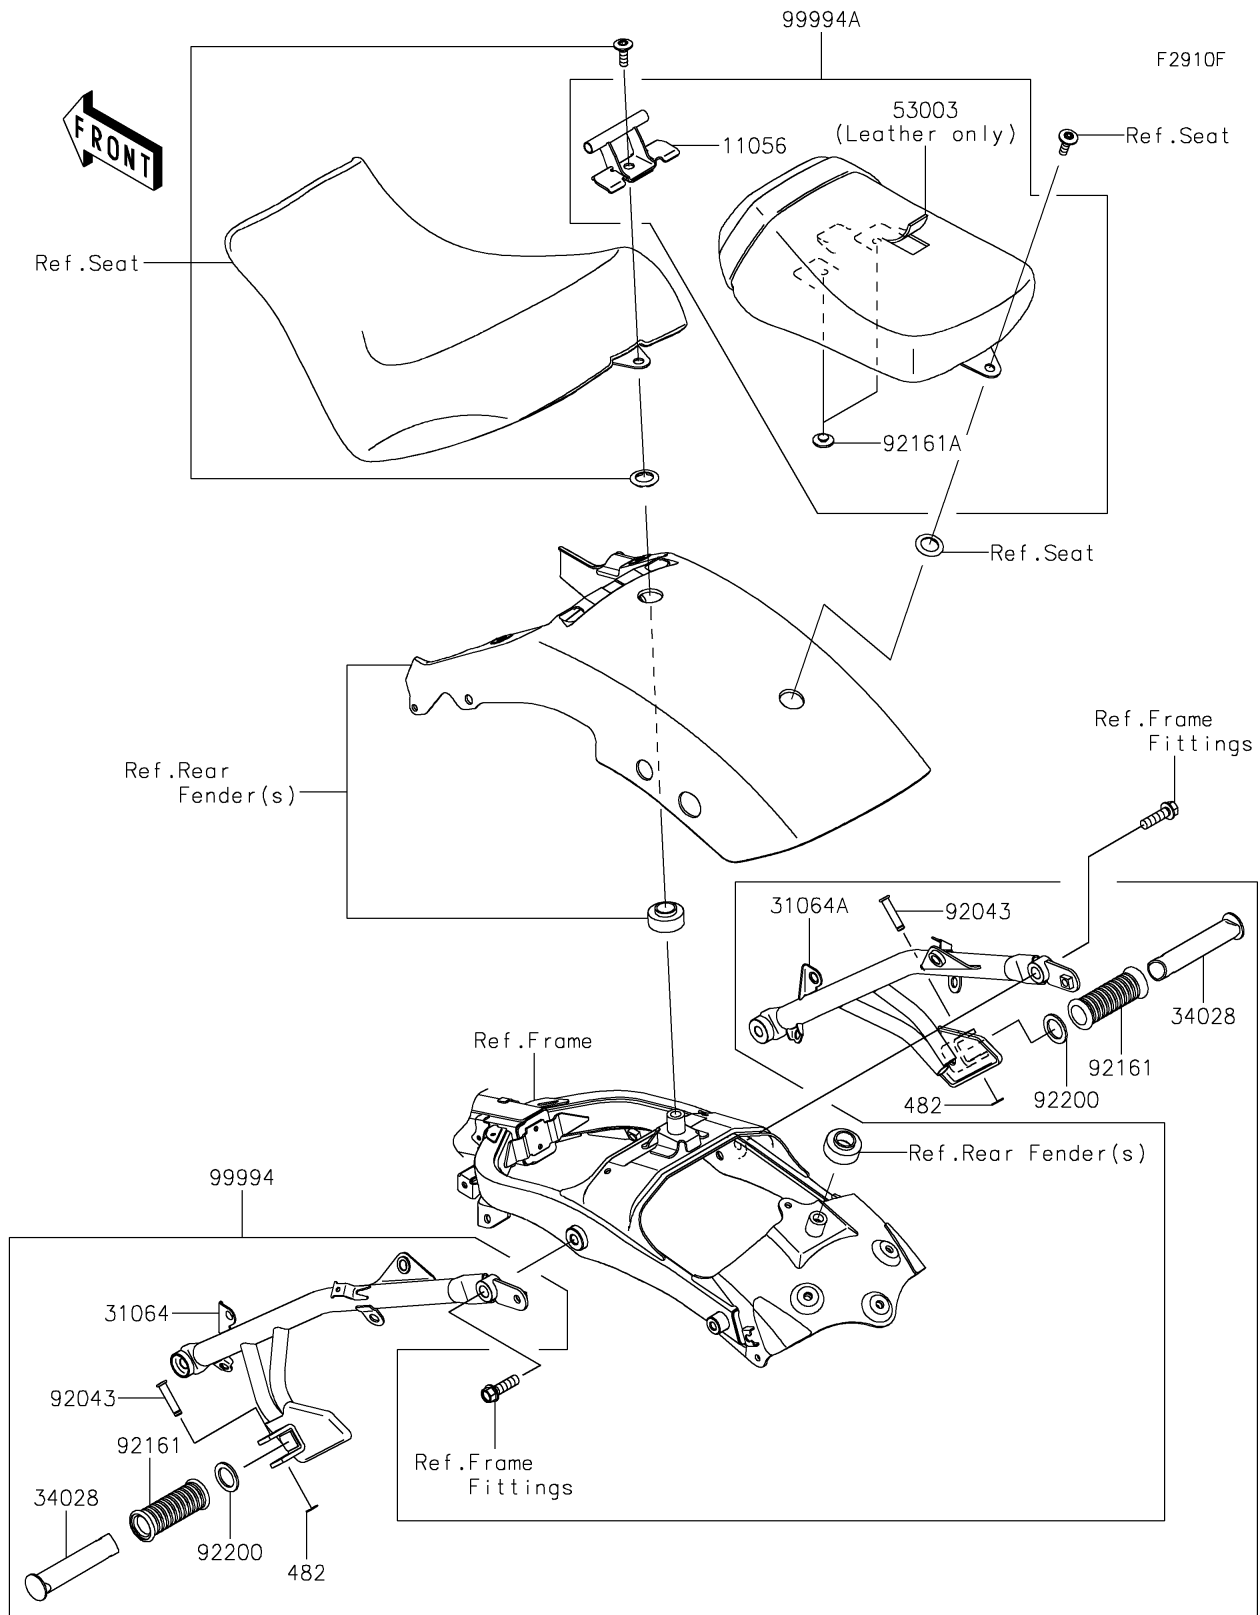

2024 Vulcan S CAFÉ

PARTS DIAGRAM

Accessory(Passenger Seat)

2024 Vulcan S CAFÉ

PARTS LIST

Accessory(Passenger Seat)

ITEM NAME

PART NUMBER

QUANTITY
