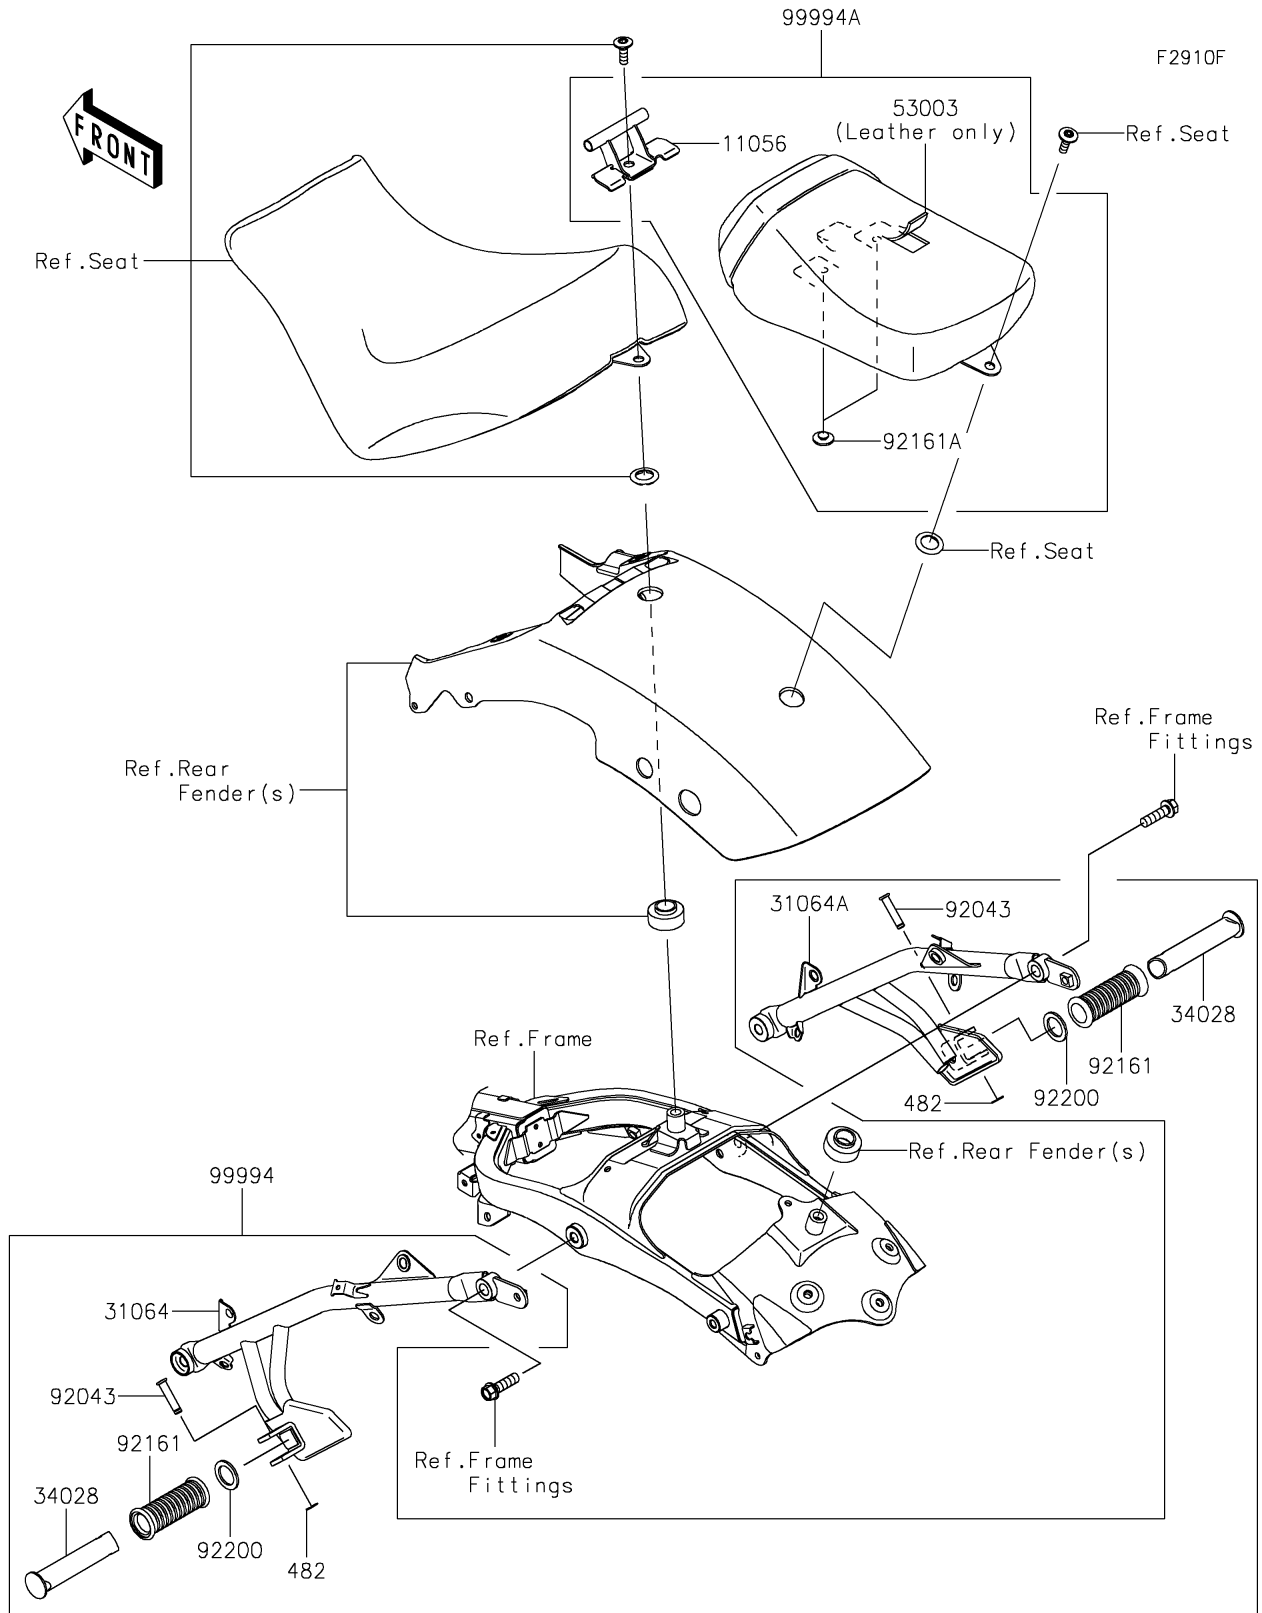

2025 Vulcan S CAFÉ

PARTS DIAGRAM

Accessory(Passenger Seat)

2025 Vulcan S CAFÉ

PARTS LIST

Accessory(Passenger Seat)

ITEM NAME	PART NUMBER	QUANTITY
BRACKET,RR SEAT (Ref # 11056)	11056-4012	1
PIPE-COMP,RR,LH,F.S.BLACK (Ref # 31064)	31064-0650-18R	1
PIPE-COMP,RR,RH,F.S.BLACK (Ref # 31064A)	31064-0651-18R	1
STEP,RR (Ref # 34028)	34028-0344	2
LEATHER,RR SEAT,BLACK (Ref # 53003)	53003-0568-MA	1
PIN,8X36.5 (Ref # 92043)	92043-1339	2
DAMPER,STEP (Ref # 92161)	92161-0232	2
DAMPER,8X22X10 (Ref # 92161A)	92161-1685	2
WASHER,22.5X33X2.3 (Ref # 92200)	92200-1482	2
KIT-ACCESSORY,REAR STEP (Ref # 99994)	99994-0570	1
KIT-ACCESSORY,PASSENGER SEAT (Ref # 99994A)	99994-1558	1
CIRCLIP-TYPE-E (Ref # 482)	482EA7000	2