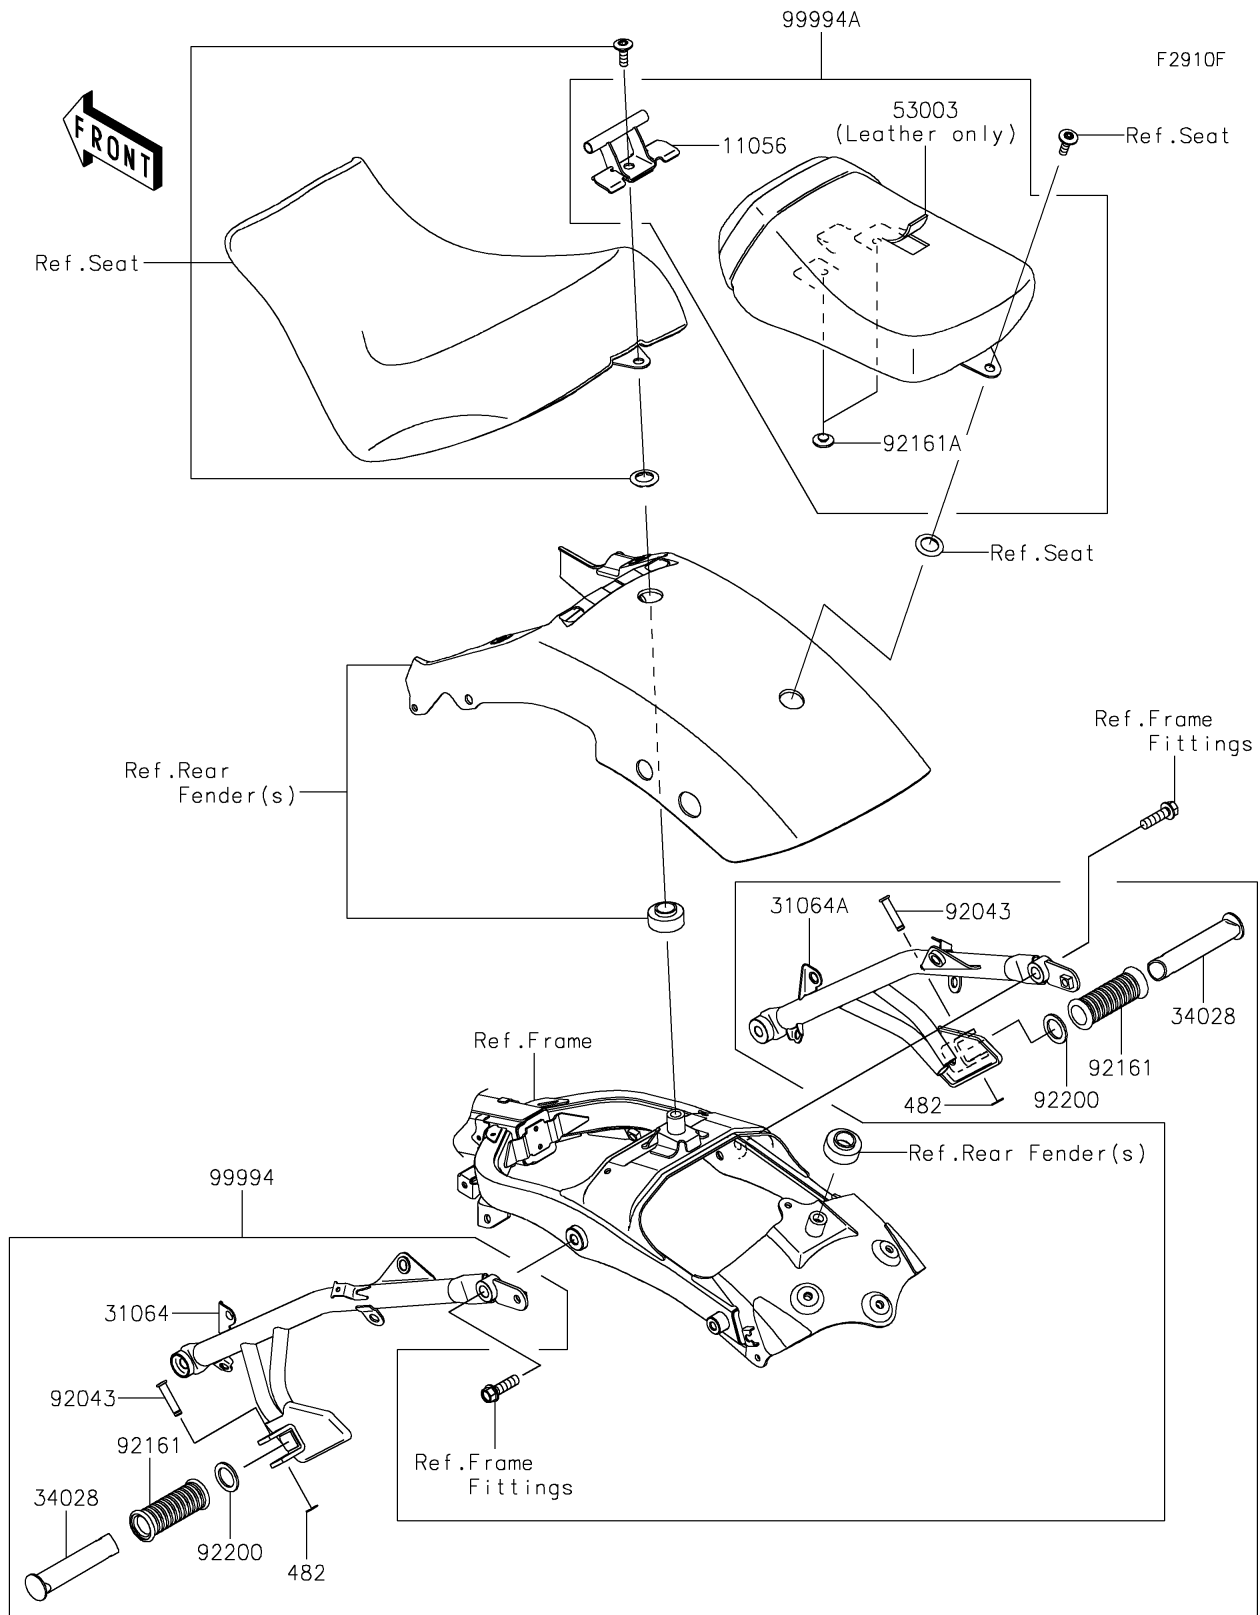

2024 Vulcan S CAFÉ

PARTS DIAGRAM

Accessory(Passenger Seat)

2024 Vulcan S CAFÉ

PARTS LIST

Accessory(Passenger Seat)

ITEM NAME	PART NUMBER	QUANTITY
BRACKET,RR SEAT (Ref # 11056)	11056-4012	1
PIPE-COMP,RR,LH,F.S.BLACK (Ref # 31064)	31064-0650-18R	1
PIPE-COMP,RR,RH,F.S.BLACK (Ref # 31064A)	31064-0651-18R	1
STEP,RR (Ref # 34028)	34028-0344	2
LEATHER,RR SEAT,BLACK (Ref # 53003)	53003-0568-MA	1
PIN,8X36.5 (Ref # 92043)	92043-1339	2
DAMPER,STEP (Ref # 92161)	92161-0232	2
DAMPER,8X22X10 (Ref # 92161A)	92161-1685	2
WASHER,22.5X33X2.3 (Ref # 92200)	92200-1482	2
KIT-ACCESSORY,REAR STEP (Ref # 99994)	99994-0570	1
KIT-ACCESSORY,PASSENGER SEAT (Ref # 99994A)	99994-1558	1
CIRCLIP-TYPE-E (Ref # 482)	482EA7000	2