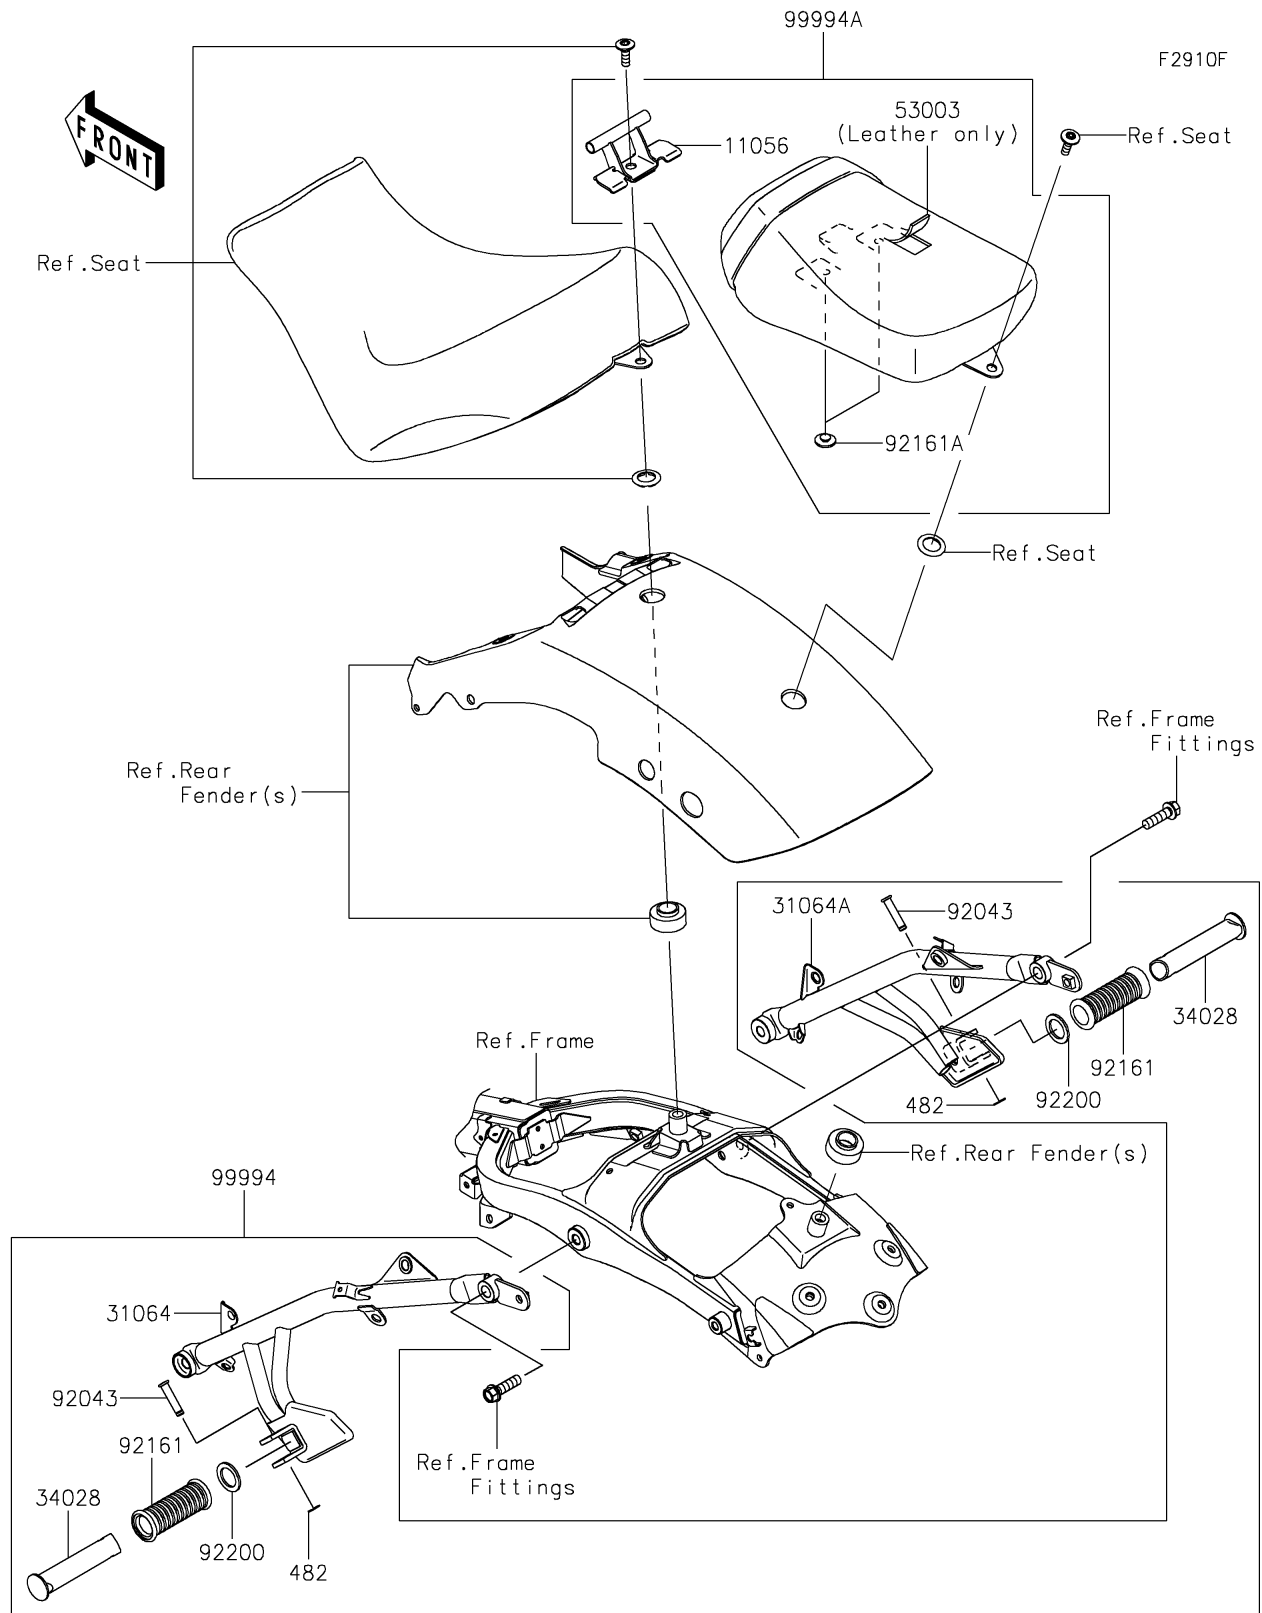

## PARTS DIAGRAM

### Accessory(Passenger Seat)

## PARTS LIST

### Accessory(Passenger Seat)

ITEM NAME	PART NUMBER	QUANTITY
BRACKET,RR SEAT (Ref # 11056)	11056-4012	1
PIPE-COMP,RR,LH,F.S.BLACK (Ref # 31064)	31064-0650-18R	1
PIPE-COMP,RR,RH,F.S.BLACK (Ref # 31064A)	31064-0651-18R	1
STEP,RR (Ref # 34028)	34028-0344	2
LEATHER,RR SEAT,BLACK (Ref # 53003)	53003-0568-MA	1
PIN,8X36.5 (Ref # 92043)	92043-1339	2
DAMPER,STEP (Ref # 92161)	92161-0232	2
DAMPER,8X22X10 (Ref # 92161A)	92161-1685	2
WASHER,22.5X33X2.3 (Ref # 92200)	92200-1482	2
KIT-ACCESSORY,REAR STEP (Ref # 99994)	99994-0570	1
KIT-ACCESSORY,PASSENGER SEAT (Ref # 99994A)	99994-1558	1
CIRCLIP-TYPE-E (Ref # 482)	482EA7000	2