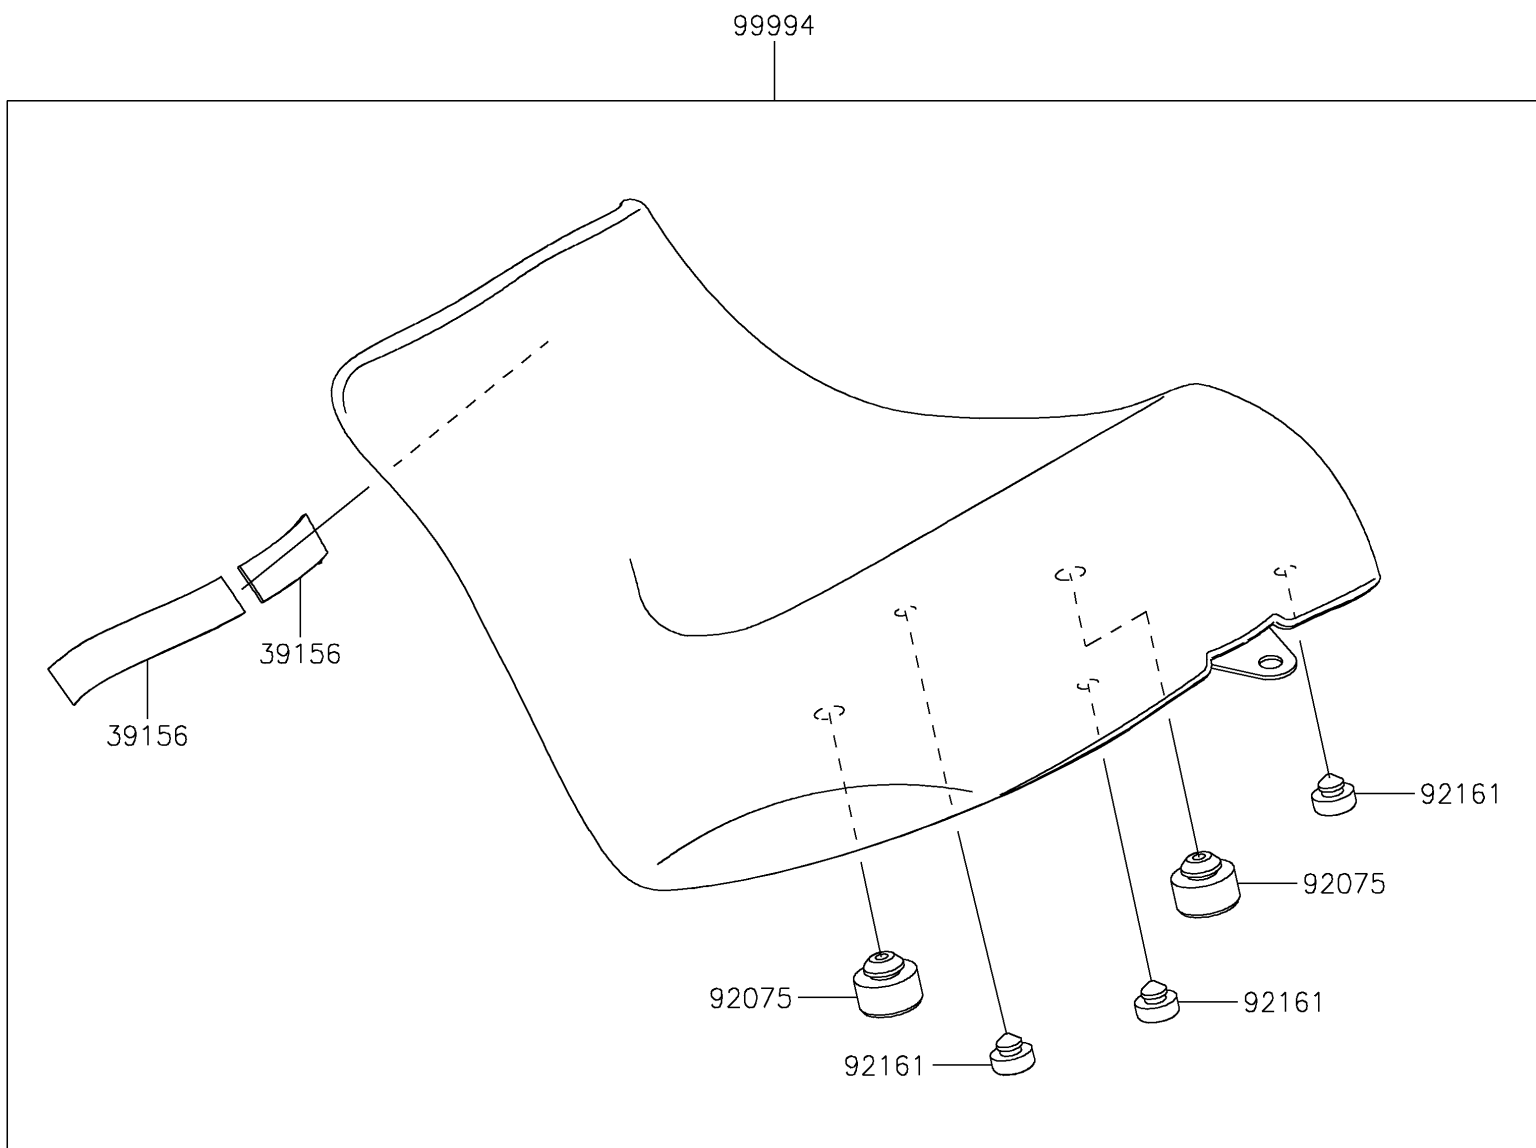

2025 Vulcan S CAFÉ

PARTS DIAGRAM

Accessory(Reduced Reach Seat)

F2910E

2025 Vulcan S CAFÉ

PARTS LIST

Accessory(Reduced Reach Seat)

ITEM NAME

PART NUMBER

QUANTITY
