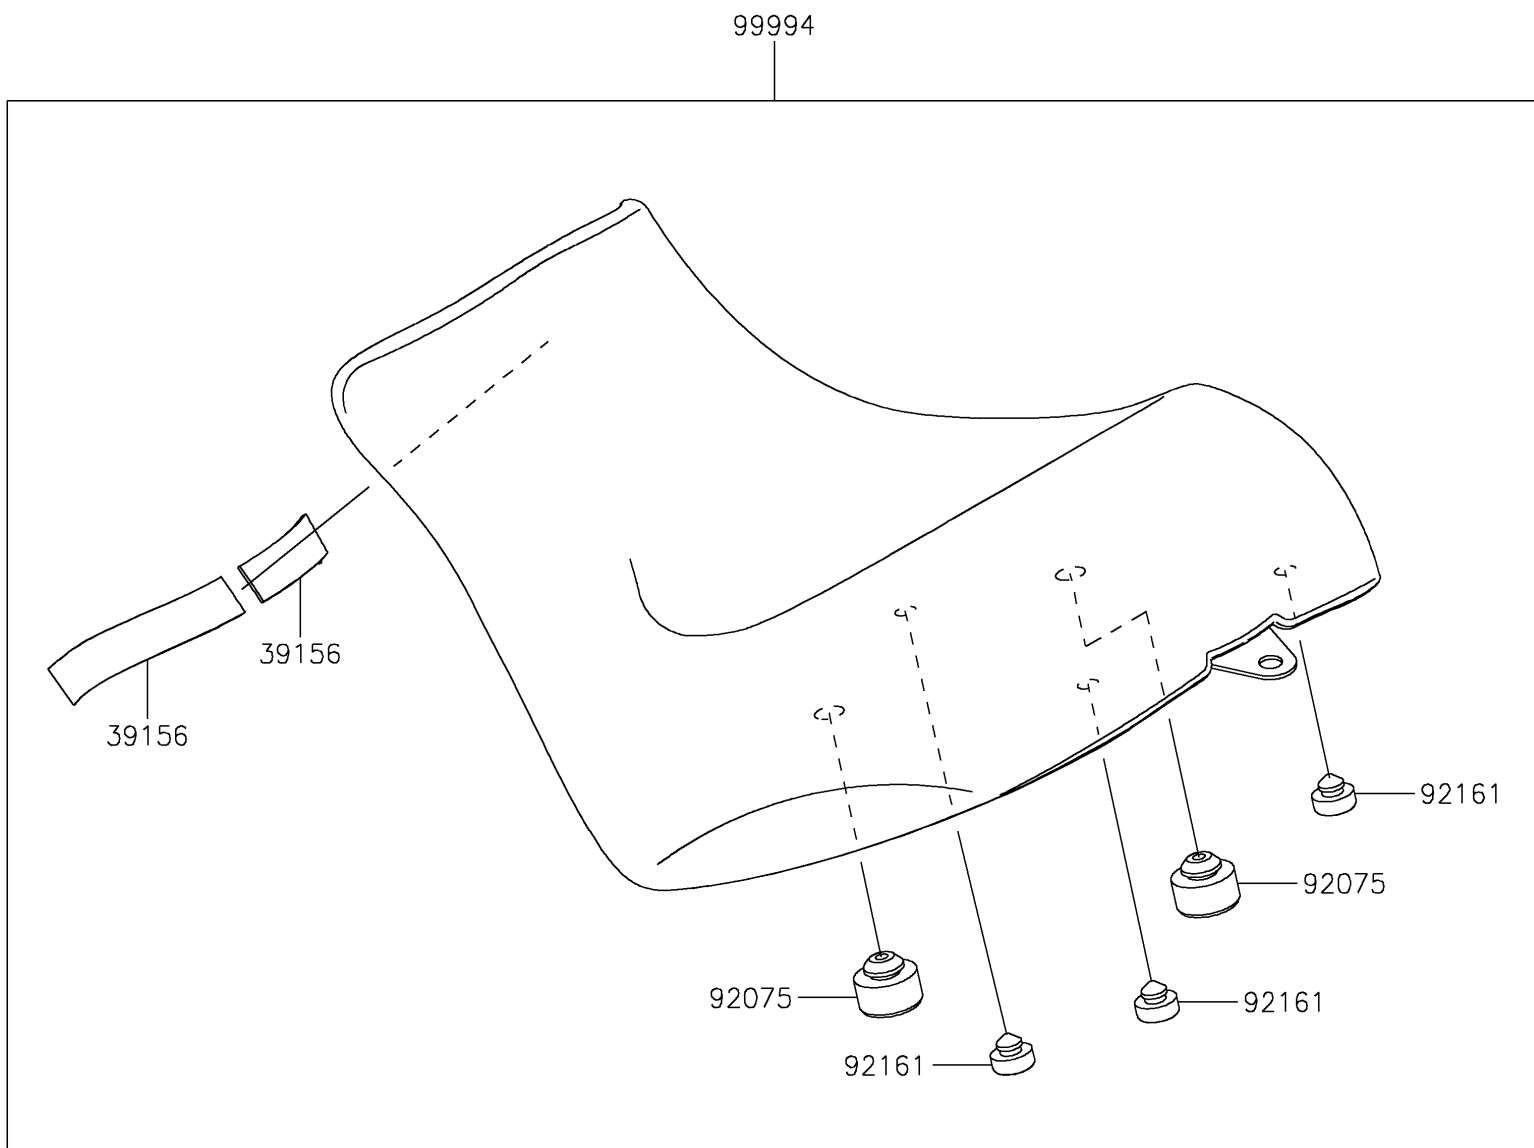

# 2024 VULCAN® S CAFE ABS

## PARTS DIAGRAM

Accessory(Reduced Reach Seat)

F2910E

# 2024 VULCAN<sup>®</sup> S CAFE ABS

## PARTS LIST

Accessory(Reduced Reach Seat)

**ITEM NAME**

**PART NUMBER**

**QUANTITY**

---