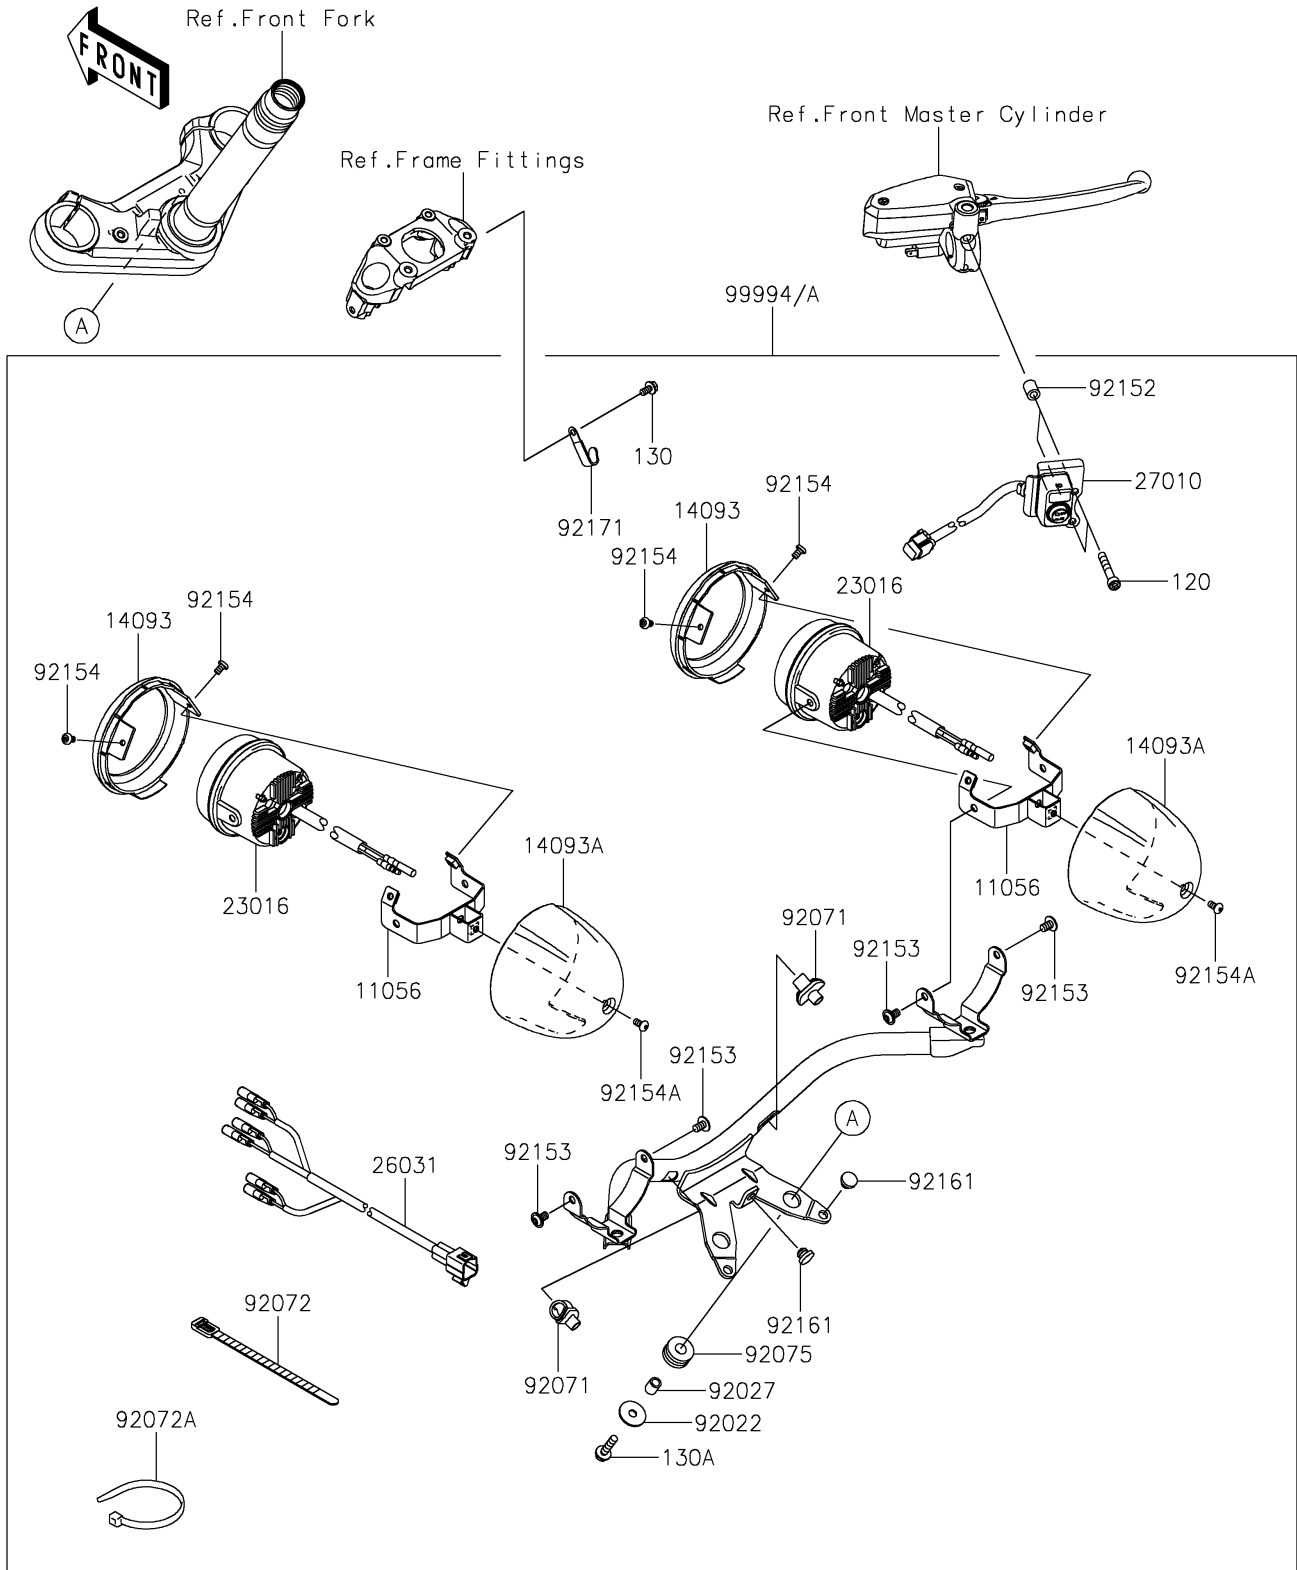

2026 VULCAN® S CAFE ABS

PARTS DIAGRAM

Accessory(Sub Lamp)

F2910D

2026 VULCAN[®] S CAFE ABS

PARTS LIST

Accessory(Sub Lamp)

ITEM NAME

PART NUMBER

QUANTITY
