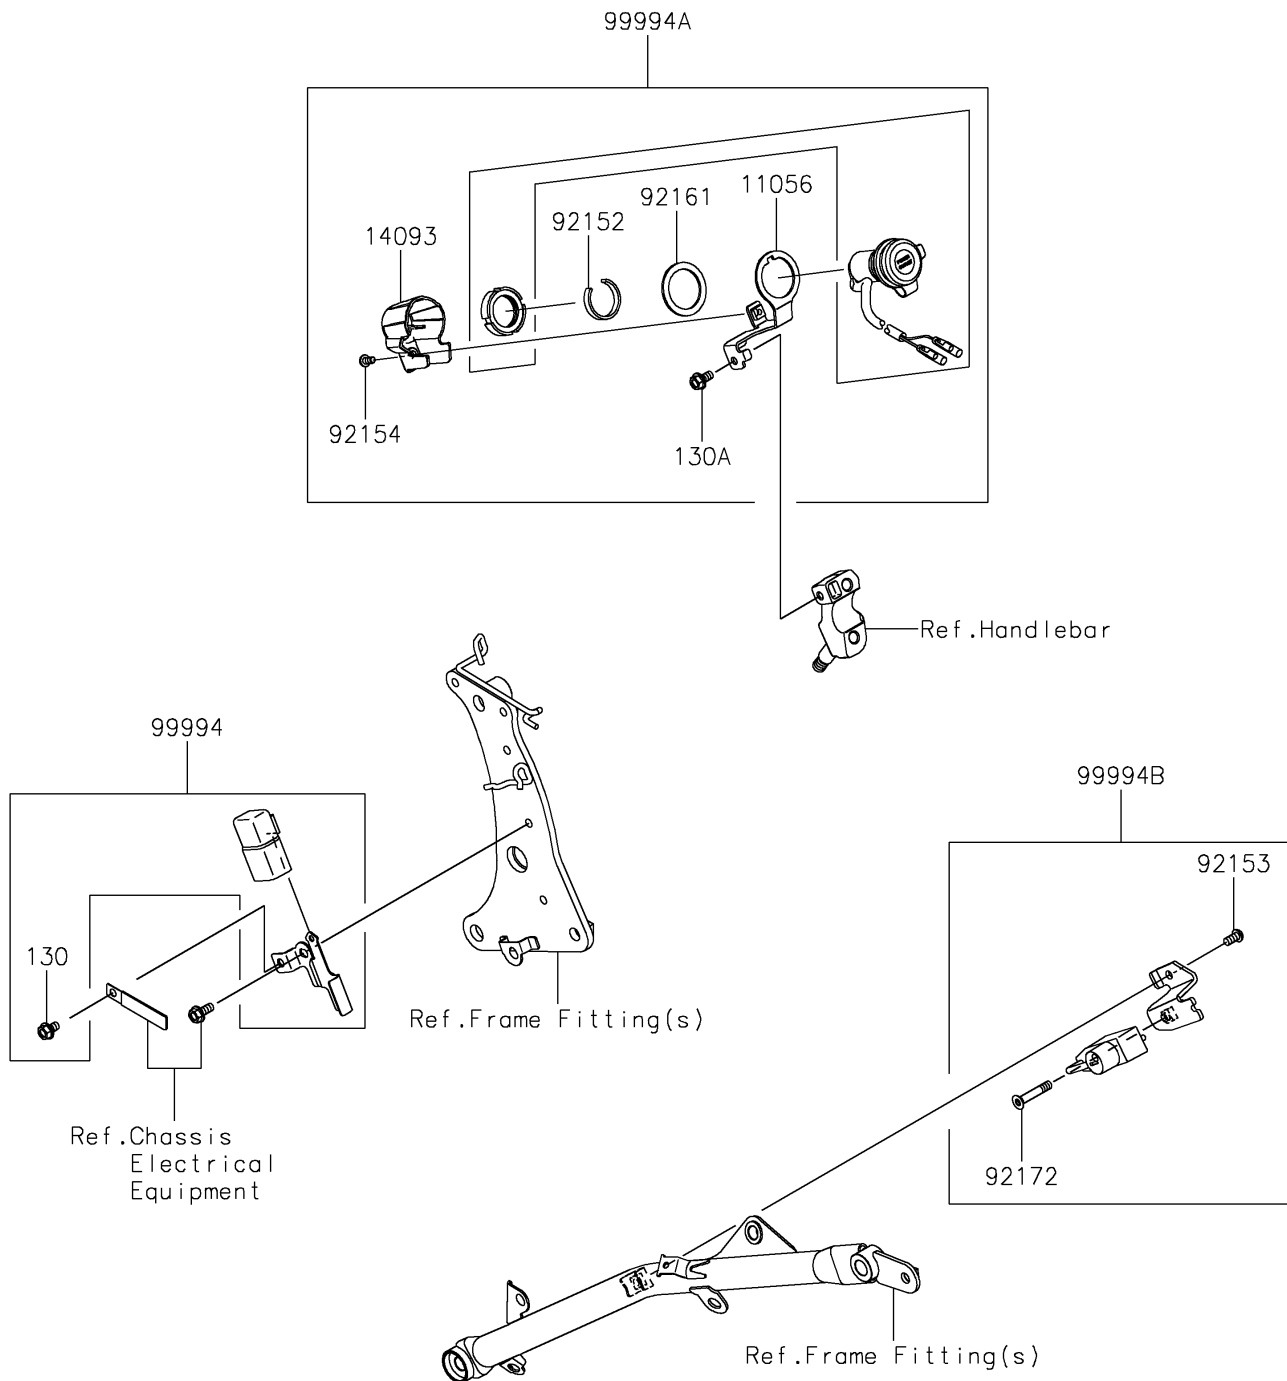

2024 Vulcan S CAFÉ

PARTS DIAGRAM

Accessory(Helmet Lock etc.)

F2910C

2024 Vulcan S CAFÉ

PARTS LIST

Accessory(Helmet Lock etc.)

ITEM NAME

PART NUMBER

QUANTITY
