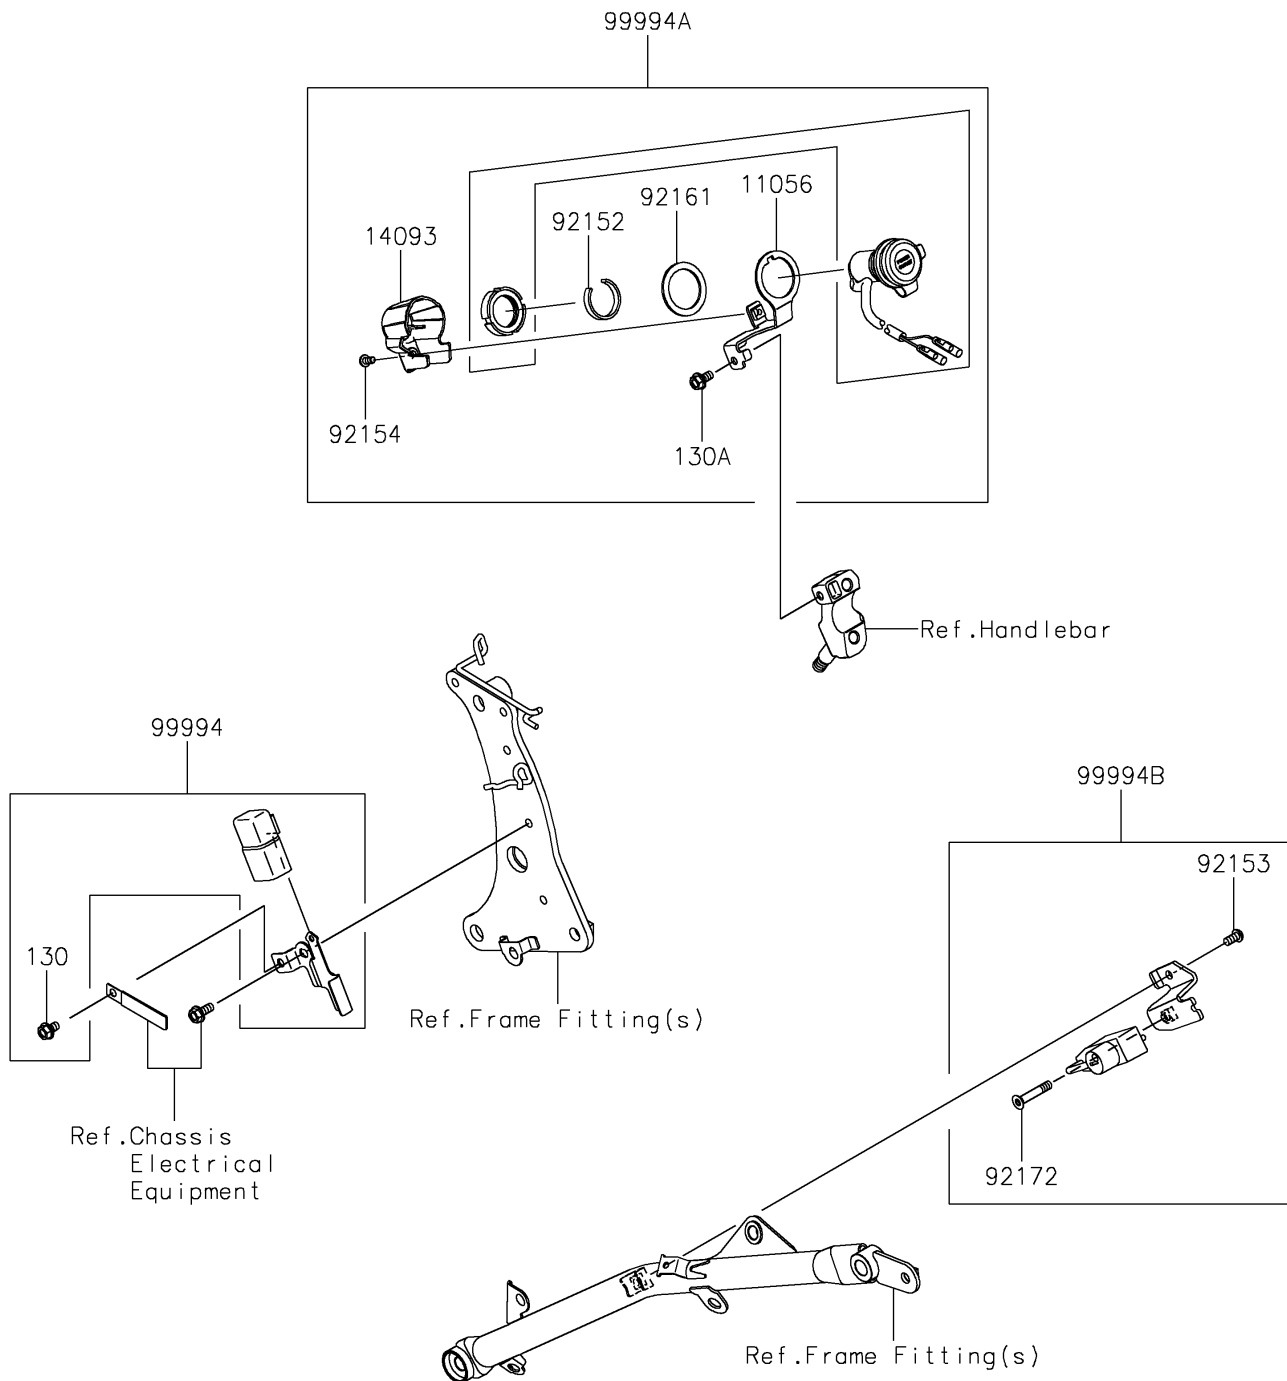

2024 VULCAN® S CAFE ABS

PARTS DIAGRAM

Accessory(Helmet Lock etc.)

F2910C

2024 VULCAN[®] S CAFE ABS

PARTS LIST

Accessory(Helmet Lock etc.)

ITEM NAME

PART NUMBER

QUANTITY
