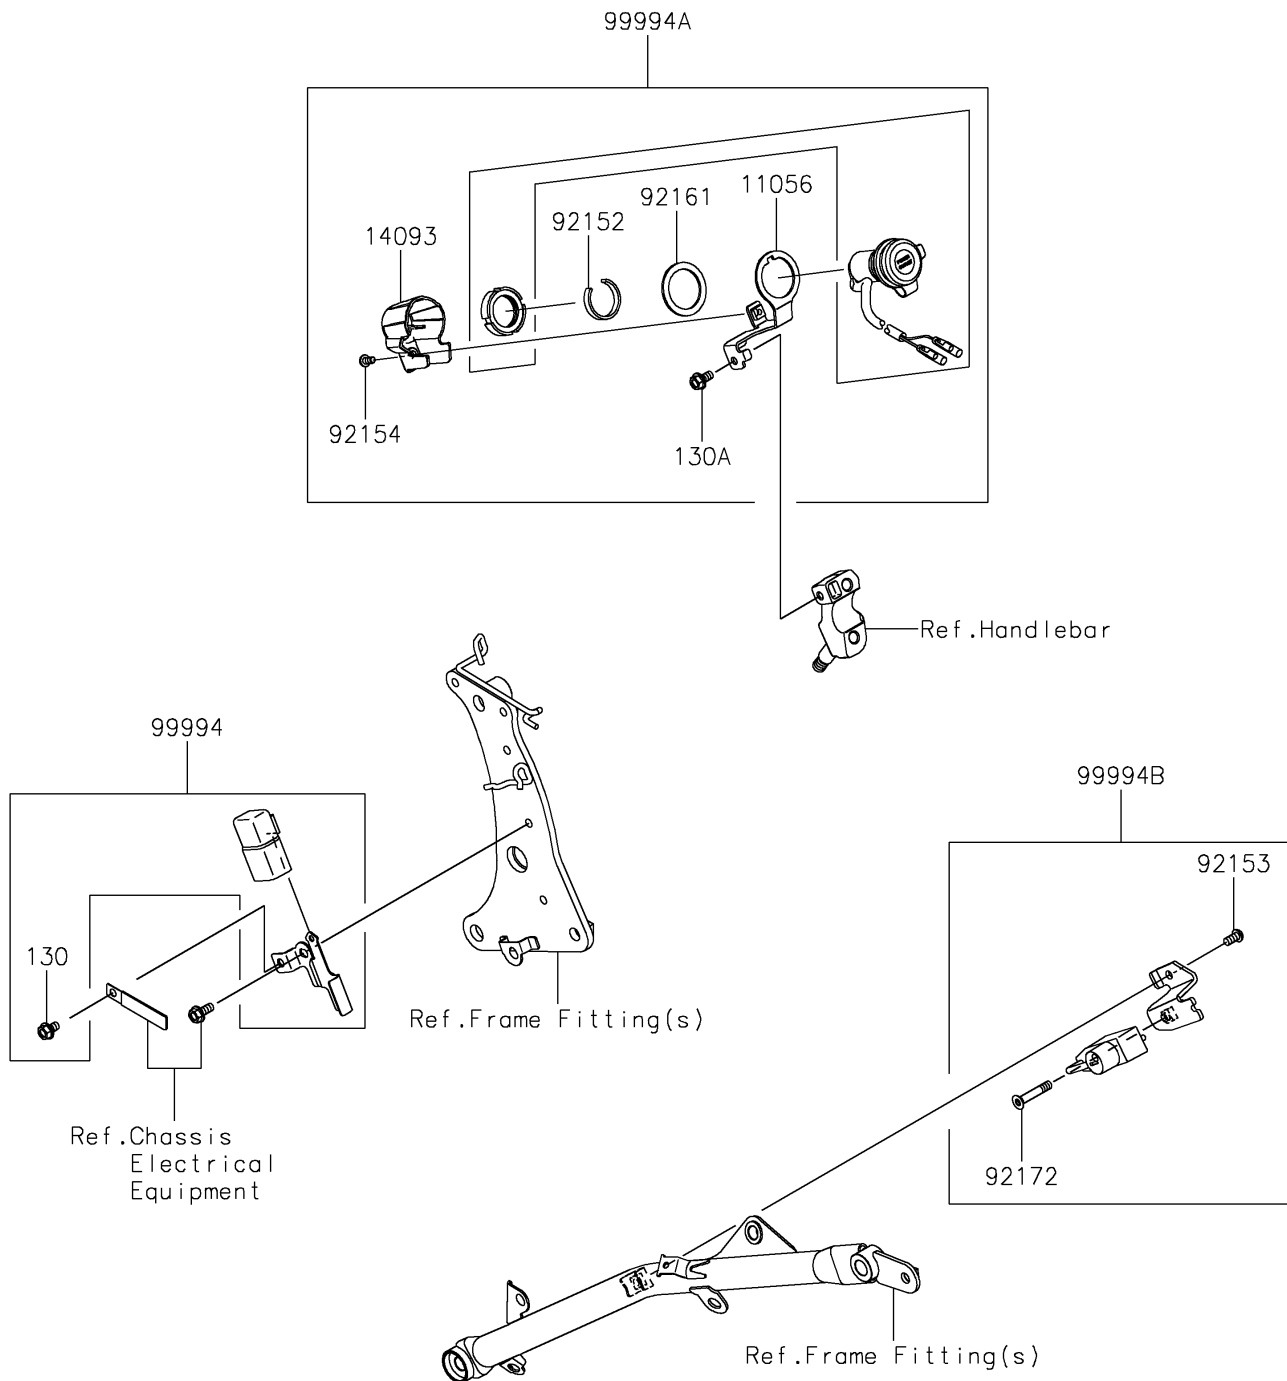

# 2026 VULCAN® S CAFE ABS

## PARTS DIAGRAM

Accessory(Helmet Lock etc.)

F2910C

## PARTS LIST

Accessory(Helmet Lock etc.)

ITEM NAME	PART NUMBER	QUANTITY
BRACKET (Ref # 11056)	11056-7538	1
COVER,SOCKET (Ref # 14093)	14093-0212	1
COLLAR (Ref # 92152)	92152-2135	1
BOLT,6X12 (Ref # 92153)	92153-0906	1
BOLT,SOCKET,5X10 (Ref # 92154)	92154-1292	1
DAMPER (Ref # 92161)	92161-1789	1
SCREW,HEXLOBE,6X35 (Ref # 92172)	92172-0835	1
KIT-ACCESSORY,RELAY (Ref # 99994)	99994-0510	1
KIT-ACCESSORY,DC SOCKET (Ref # 99994A)	99994-0541	1
KIT-ACCESSORY,HELMET LOCK (Ref # 99994B)	99994-0880	1
BOLT-FLANGED,6X10 (Ref # 130)	130AA0610	1
BOLT-FLANGED,6X12 (Ref # 130A)	130BB0612	1