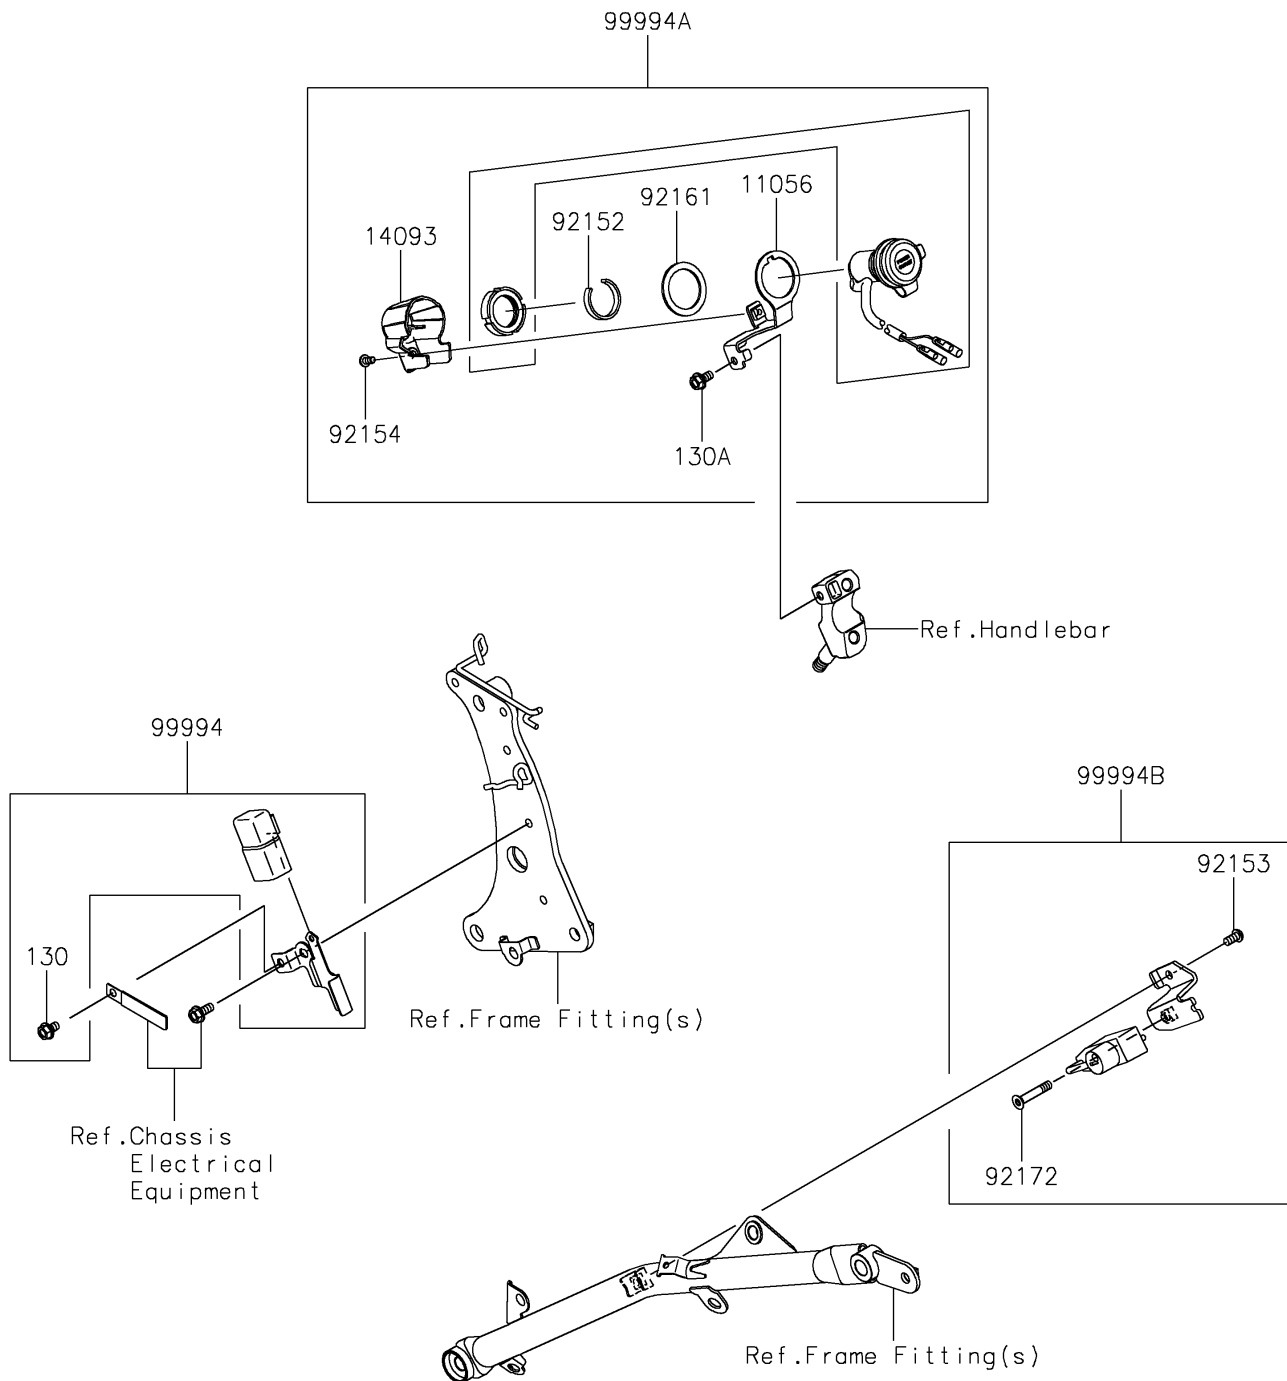

## PARTS DIAGRAM

Accessory(Helmet Lock etc.)

F2910C

## PARTS LIST

Accessory(Helmet Lock etc.)

ITEM NAME	PART NUMBER	QUANTITY
BRACKET (Ref # 11056)	11056-7538	1
COVER,SOCKET (Ref # 14093)	14093-0212	1
COLLAR (Ref # 92152)	92152-2135	1
BOLT,6X12 (Ref # 92153)	92153-0906	1
BOLT,SOCKET,5X10 (Ref # 92154)	92154-1292	1
DAMPER (Ref # 92161)	92161-1789	1
SCREW,HEXLOBE,6X35 (Ref # 92172)	92172-0835	1
KIT-ACCESSORY,RELAY (Ref # 99994)	99994-0510	1
KIT-ACCESSORY,DC SOCKET (Ref # 99994A)	99994-0541	1
KIT-ACCESSORY,HELMET LOCK (Ref # 99994B)	99994-0880	1
BOLT-FLANGED,6X10 (Ref # 130)	130AA0610	1
BOLT-FLANGED,6X12 (Ref # 130A)	130BB0612	1