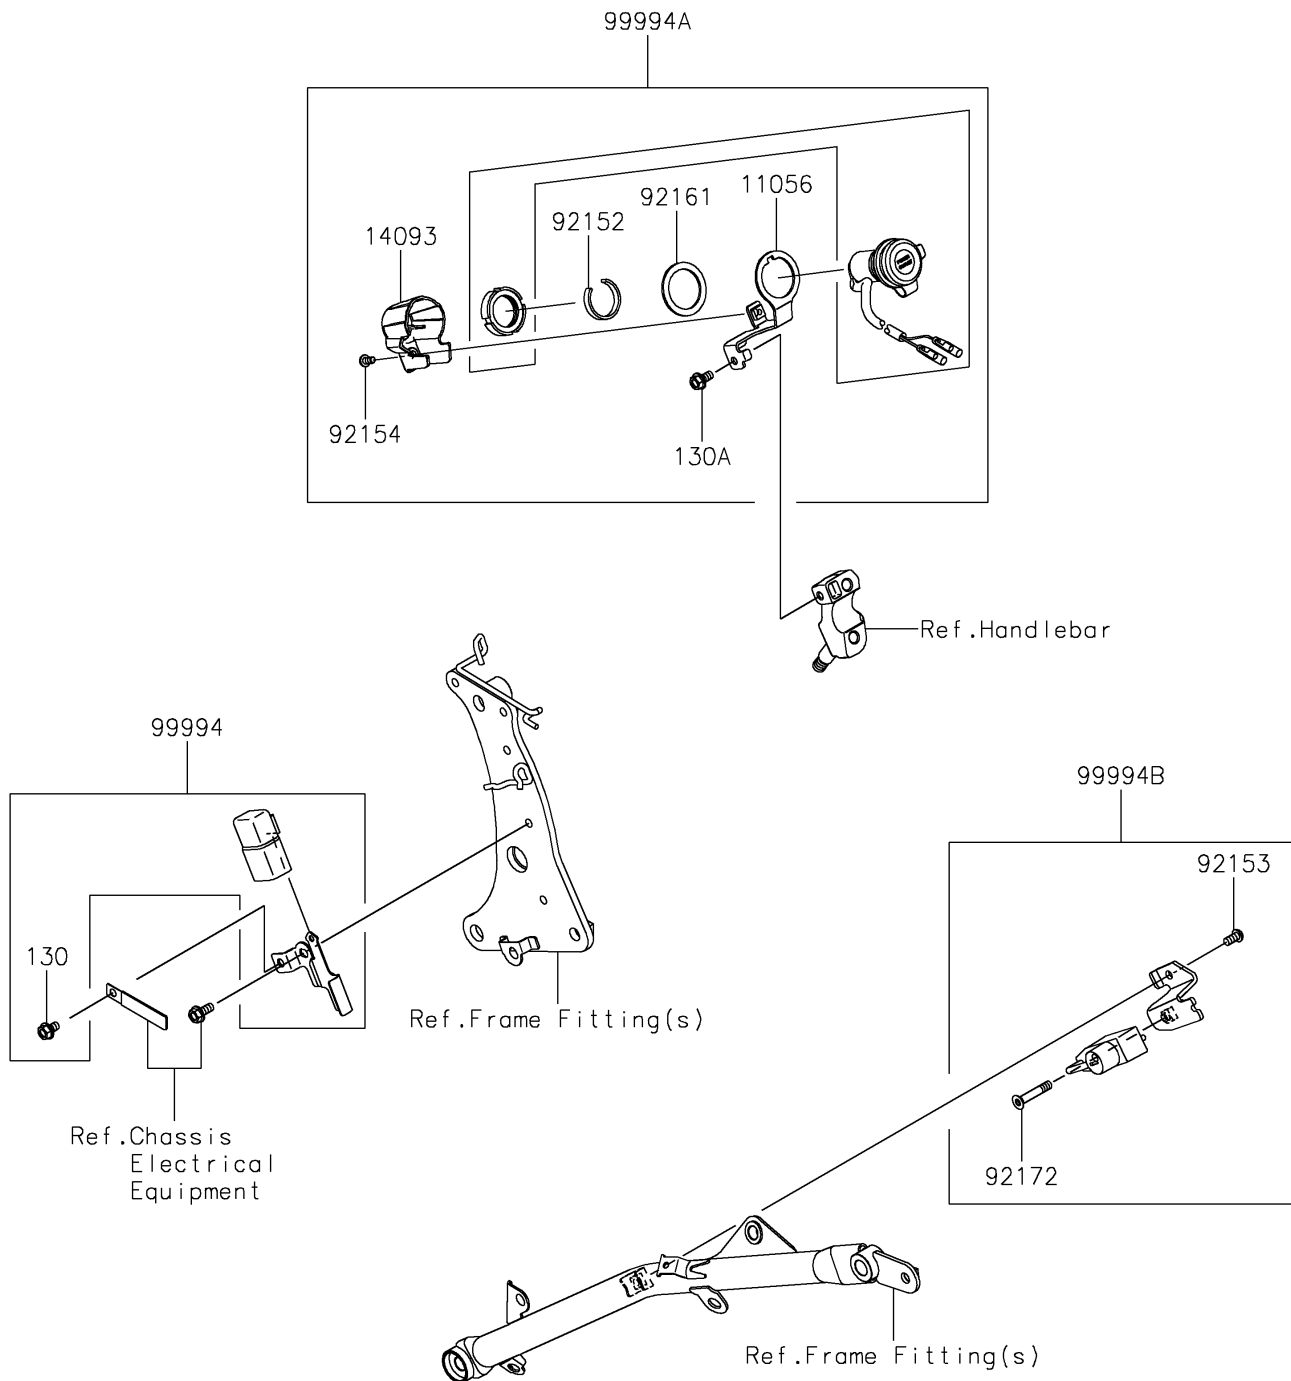

2024 Vulcan S CAFÉ

PARTS DIAGRAM

Accessory(Helmet Lock etc.)

F2910C

2024 Vulcan S CAFÉ

PARTS LIST

Accessory(Helmet Lock etc.)

ITEM NAME	PART NUMBER	QUANTITY
BRACKET (Ref # 11056)	11056-7538	1
COVER,SOCKET (Ref # 14093)	14093-0212	1
COLLAR (Ref # 92152)	92152-2135	1
BOLT,6X12 (Ref # 92153)	92153-0906	1
BOLT,SOCKET,5X10 (Ref # 92154)	92154-1292	1
DAMPER (Ref # 92161)	92161-1789	1
SCREW,HEXLOBE,6X35 (Ref # 92172)	92172-0835	1
KIT-ACCESSORY,RELAY (Ref # 99994)	99994-0510	1
KIT-ACCESSORY,DC SOCKET (Ref # 99994A)	99994-0541	1
KIT-ACCESSORY,HELMET LOCK (Ref # 99994B)	99994-0880	1
BOLT-FLANGED,6X10 (Ref # 130)	130AA0610	1
BOLT-FLANGED,6X12 (Ref # 130A)	130BB0612	1