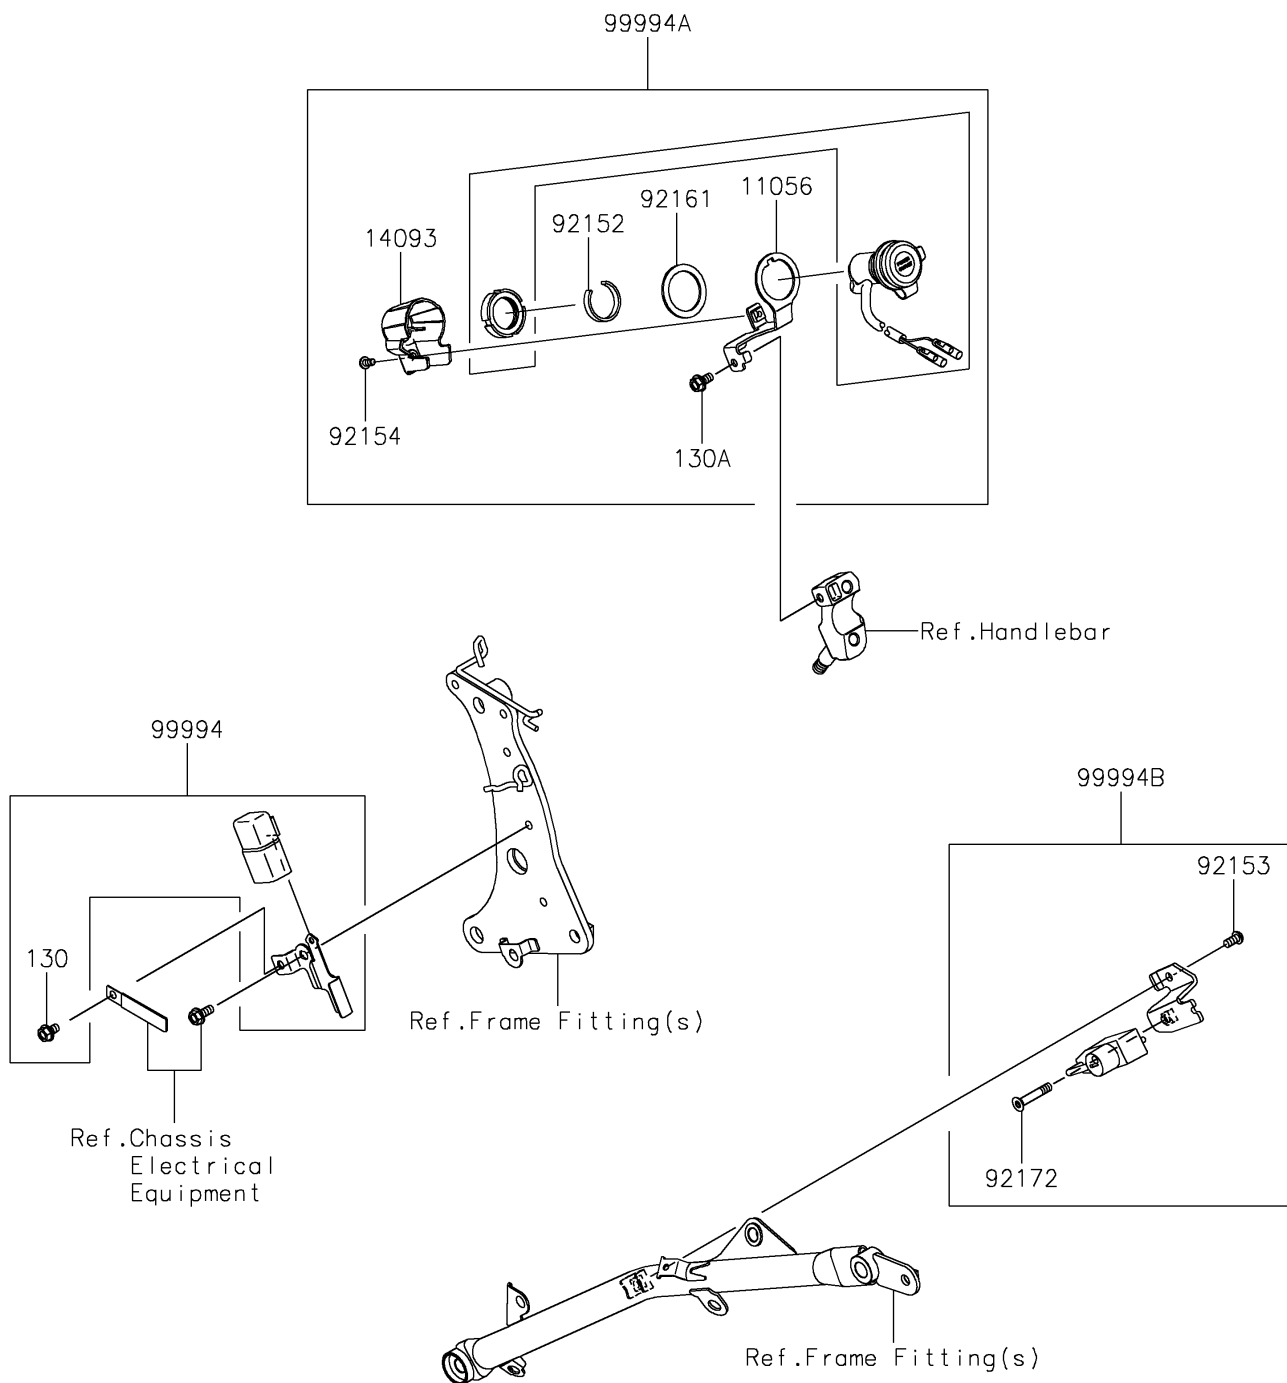

# 2024 VULCAN® S CAFE ABS

## PARTS DIAGRAM

Accessory(Helmet Lock etc.)

F2910C

## PARTS LIST

Accessory(Helmet Lock etc.)

ITEM NAME	PART NUMBER	QUANTITY
BRACKET (Ref # 11056)	11056-7538	1
COVER,SOCKET (Ref # 14093)	14093-0212	1
COLLAR (Ref # 92152)	92152-2135	1
BOLT,6X12 (Ref # 92153)	92153-0906	1
BOLT,SOCKET,5X10 (Ref # 92154)	92154-1292	1
DAMPER (Ref # 92161)	92161-1789	1
SCREW,HEXLOBE,6X35 (Ref # 92172)	92172-0835	1
KIT-ACCESSORY,RELAY (Ref # 99994)	99994-0510	1
KIT-ACCESSORY,DC SOCKET (Ref # 99994A)	99994-0541	1
KIT-ACCESSORY,HELMET LOCK (Ref # 99994B)	99994-0880	1
BOLT-FLANGED,6X10 (Ref # 130)	130AA0610	1
BOLT-FLANGED,6X12 (Ref # 130A)	130BB0612	1