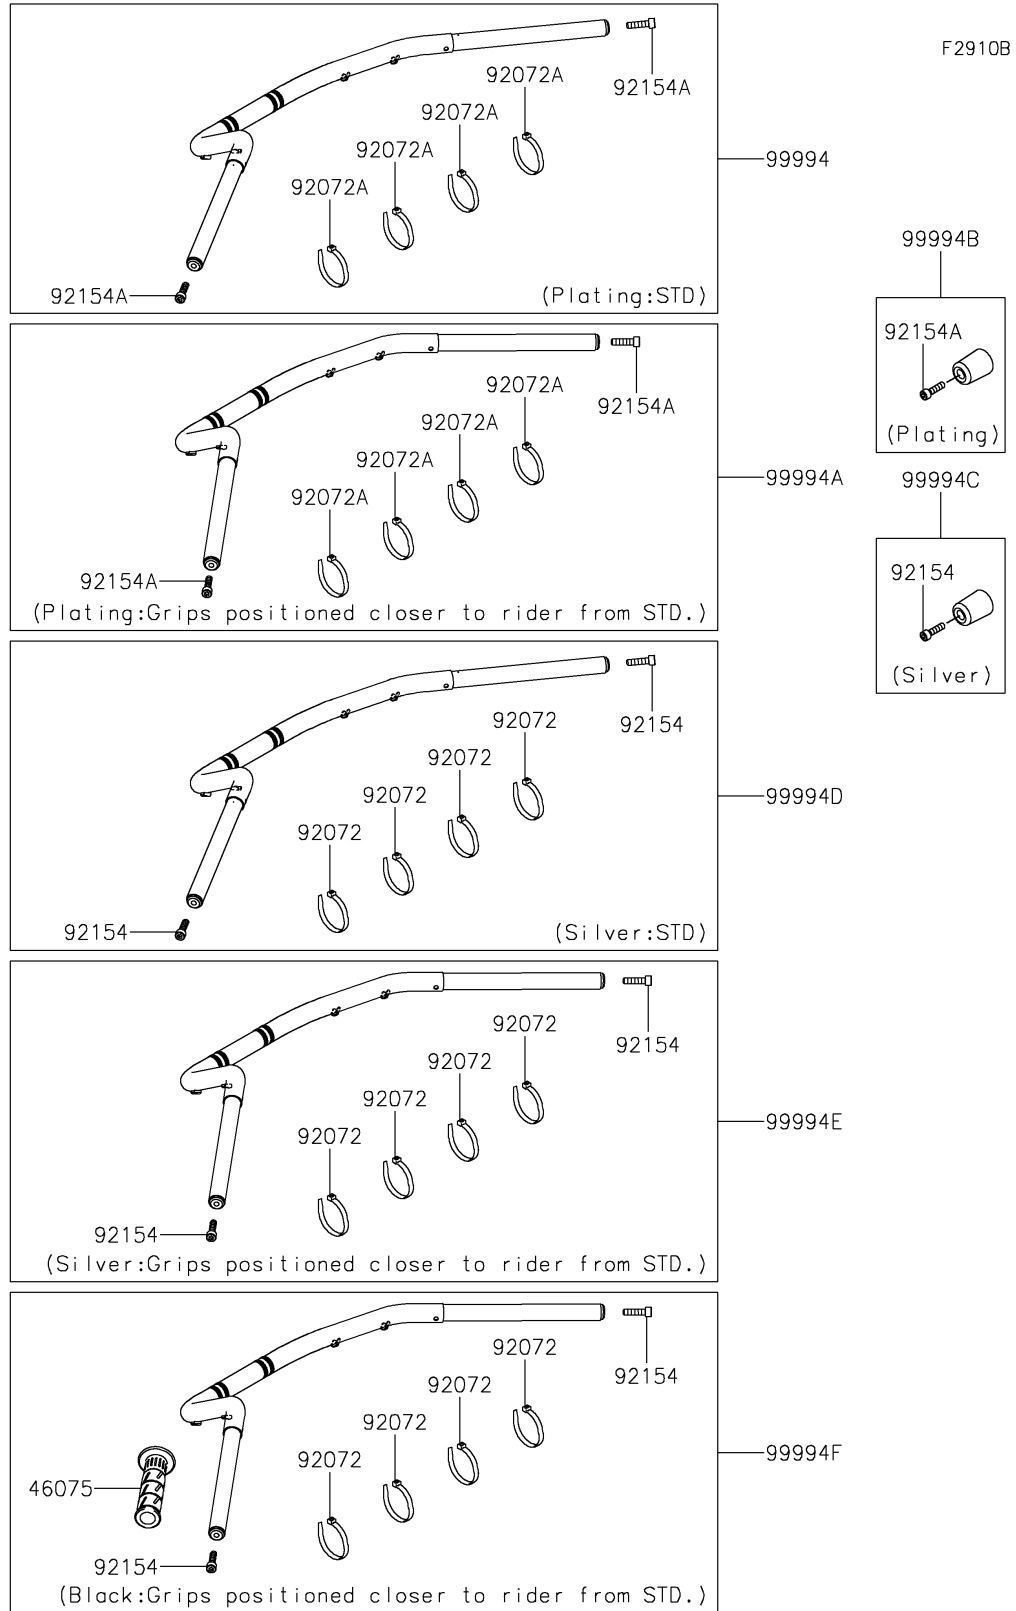

# 2026 Vulcan S CAFÉ

## PARTS DIAGRAM

### Accessory(Handlebar)

## PARTS LIST