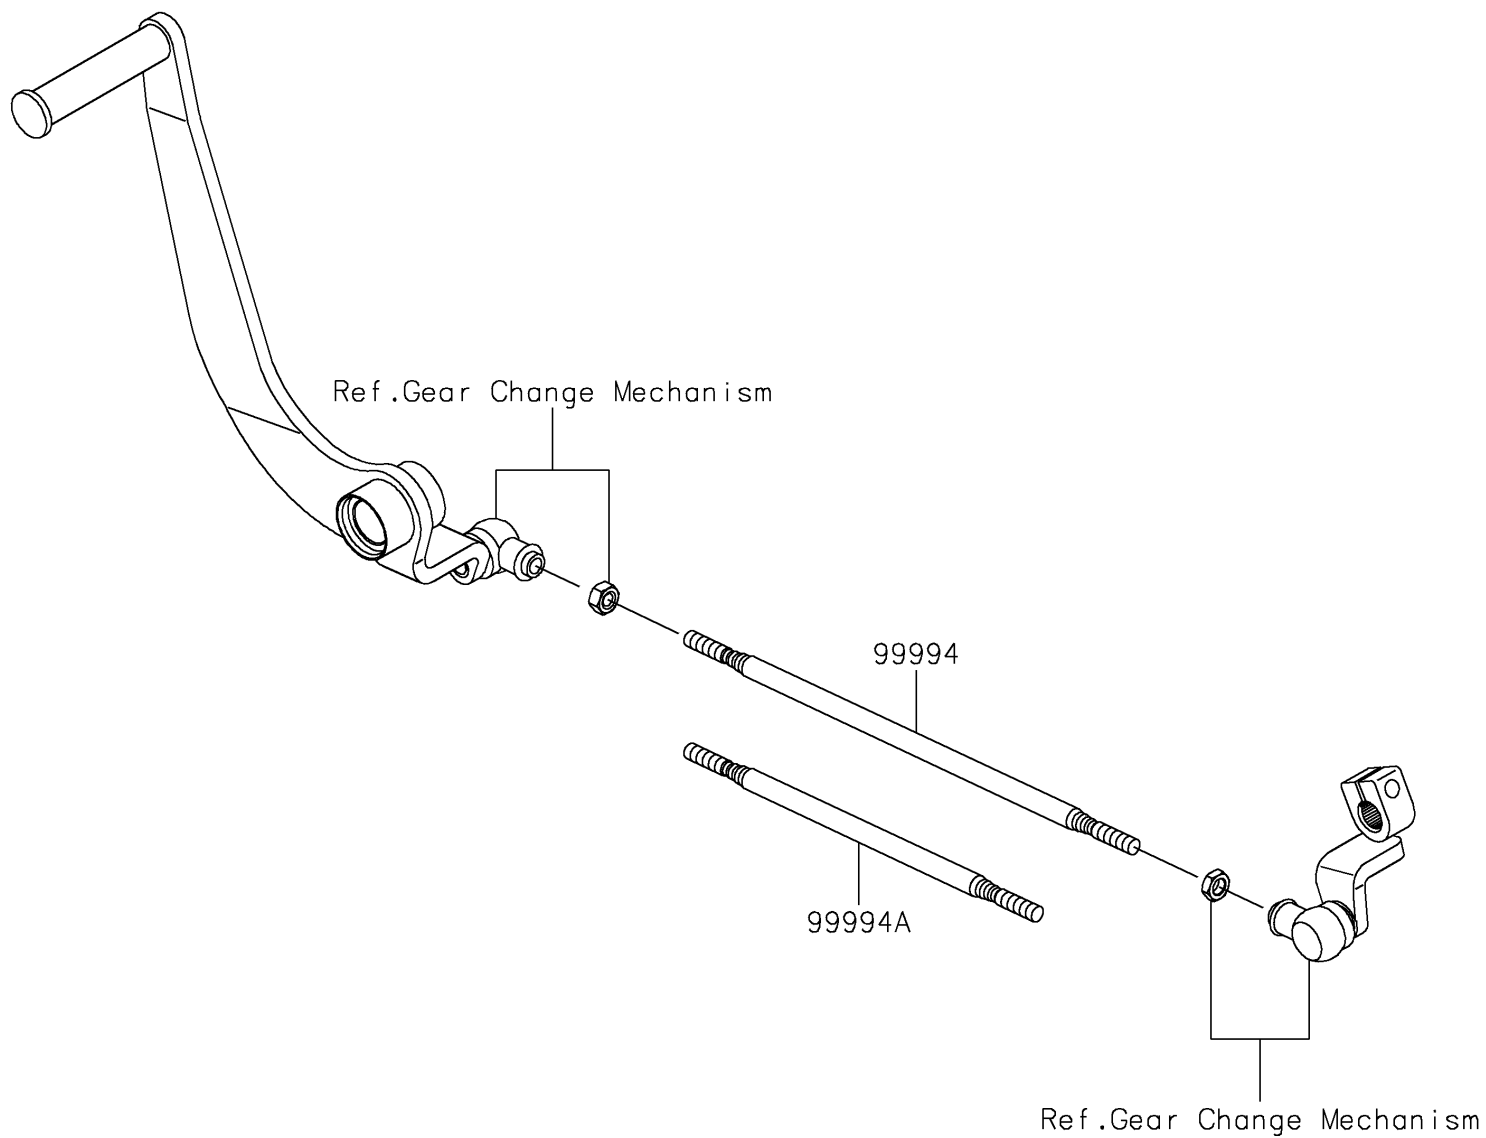

# 2025 Vulcan S CAFÉ

## PARTS DIAGRAM

### Accessory(Tie Rod)

**Kawasaki**

Let the Good Times Roll®

F2910A

## PARTS LIST

Accessory(Tie Rod)

**ITEM NAME**

**PART NUMBER**

**QUANTITY**

---