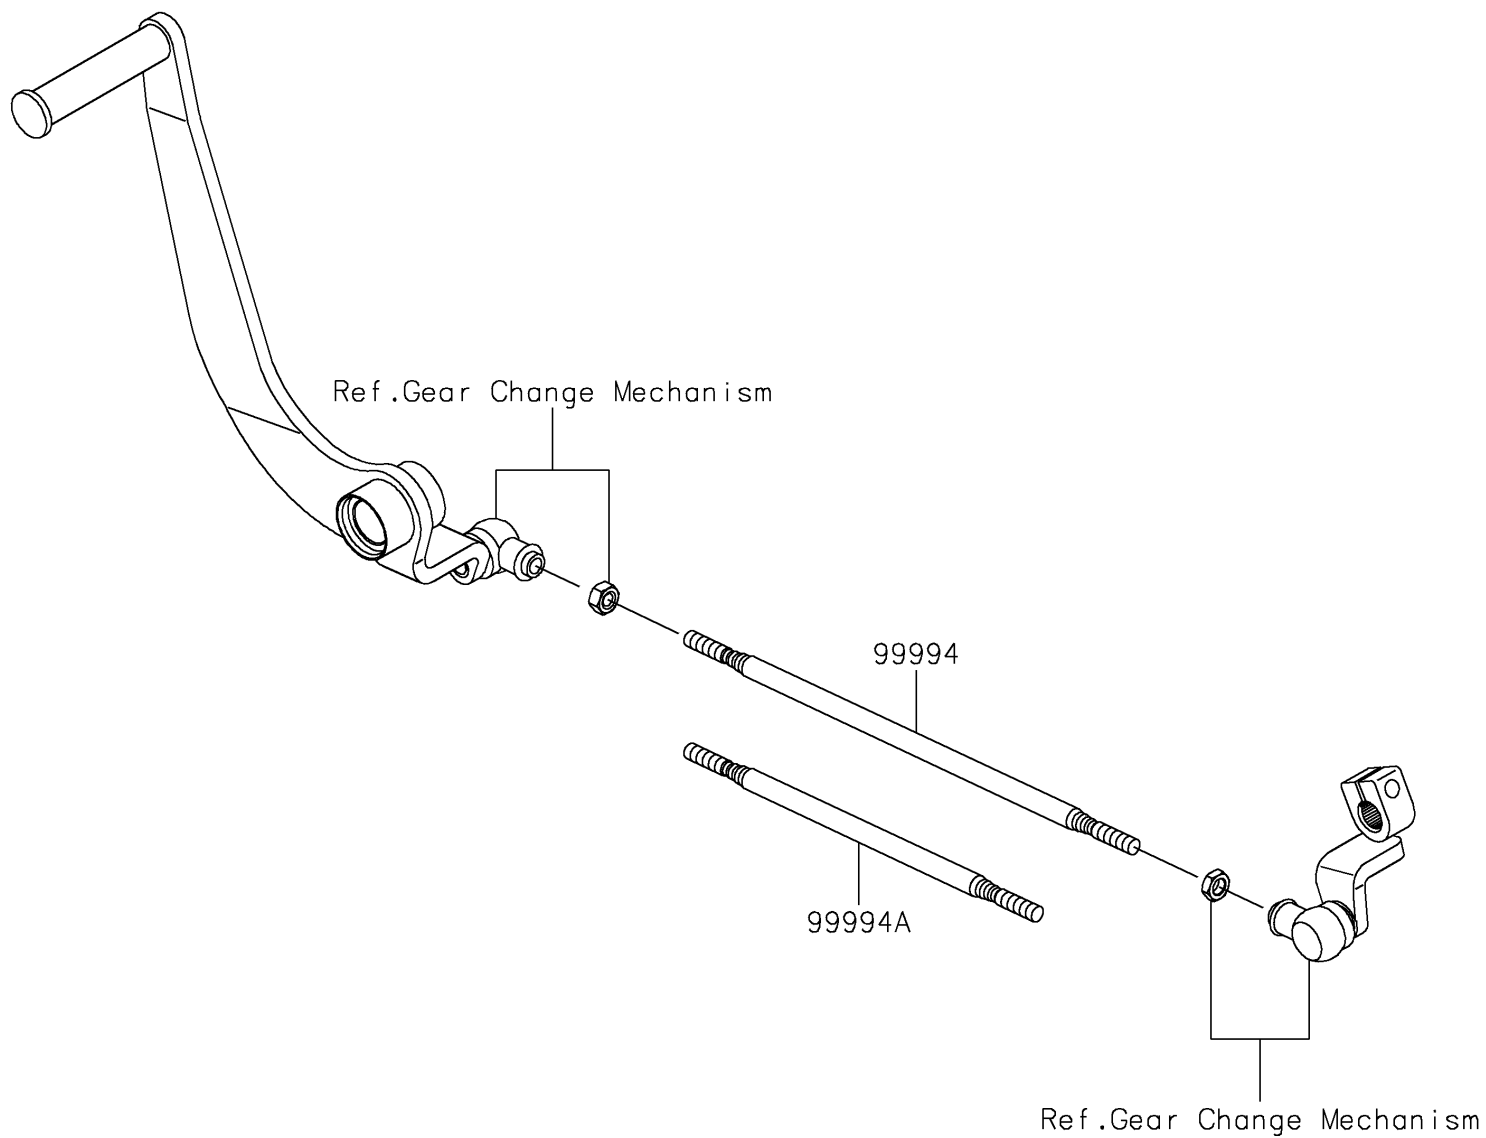

2024 Vulcan S CAFÉ

PARTS DIAGRAM

Accessory(Tie Rod)

Kawasaki

Let the Good Times Roll®

F2910A

2024 Vulcan S CAFÉ

PARTS LIST

Accessory(Tie Rod)

ITEM NAME

PART NUMBER

QUANTITY
