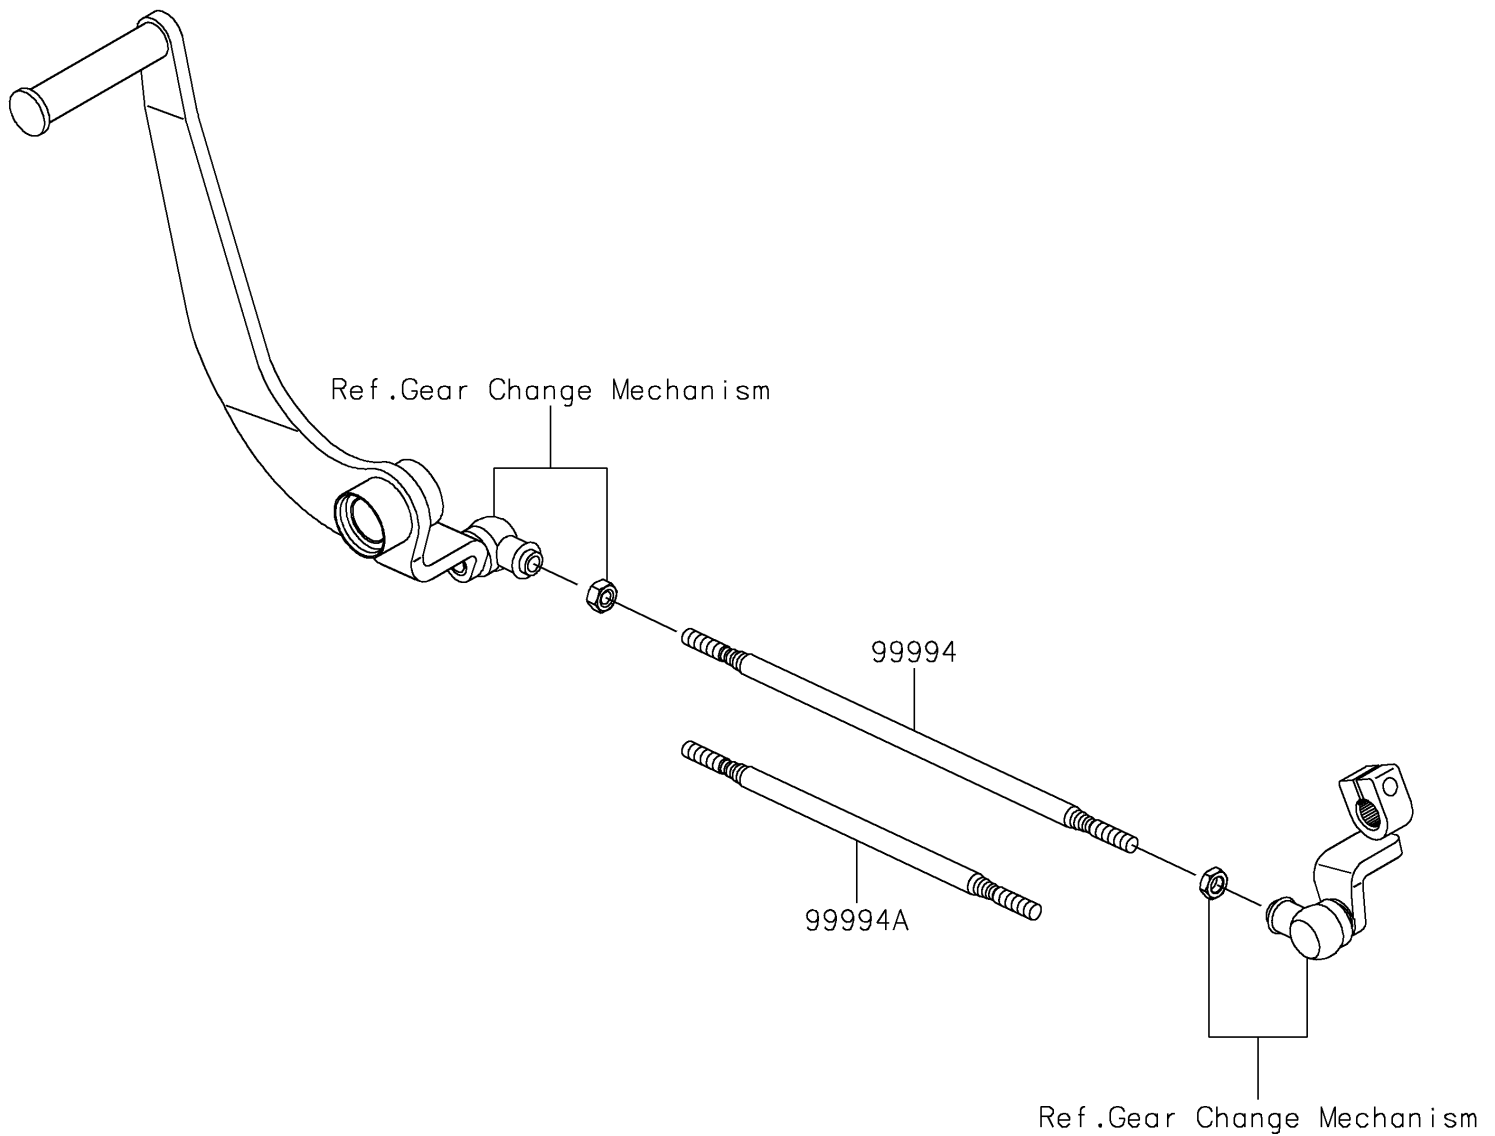

2024 VULCAN® S CAFE ABS

PARTS DIAGRAM

Accessory(Tie Rod)

F2910A

2024 VULCAN[®] S CAFE ABS

PARTS LIST

Accessory(Tie Rod)

ITEM NAME

PART NUMBER

QUANTITY
