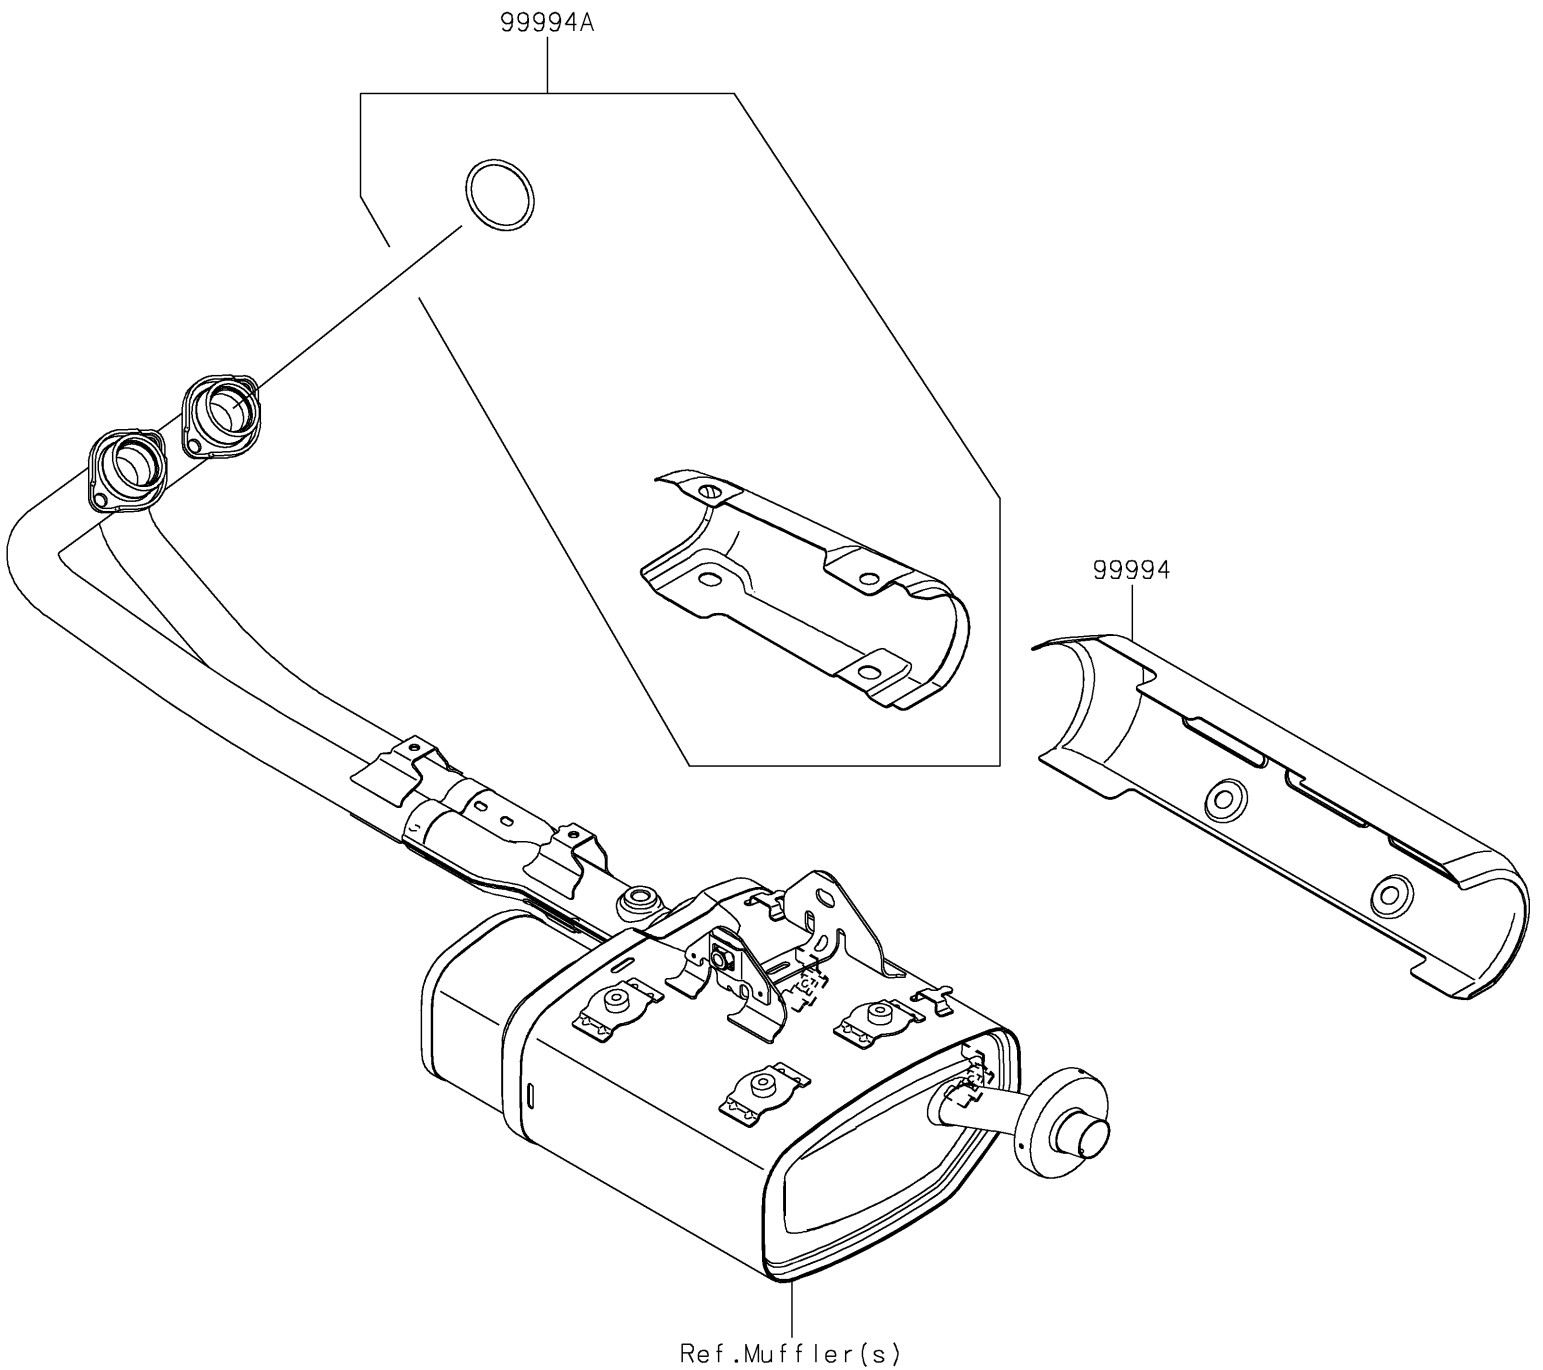

2024 VULCAN[®] S CAFE ABS

PARTS DIAGRAM

Accessory(Muffler Cover)

F2910

2024 VULCAN[®] S CAFE ABS

PARTS LIST

Accessory(Muffler Cover)

ITEM NAME

PART NUMBER

QUANTITY
