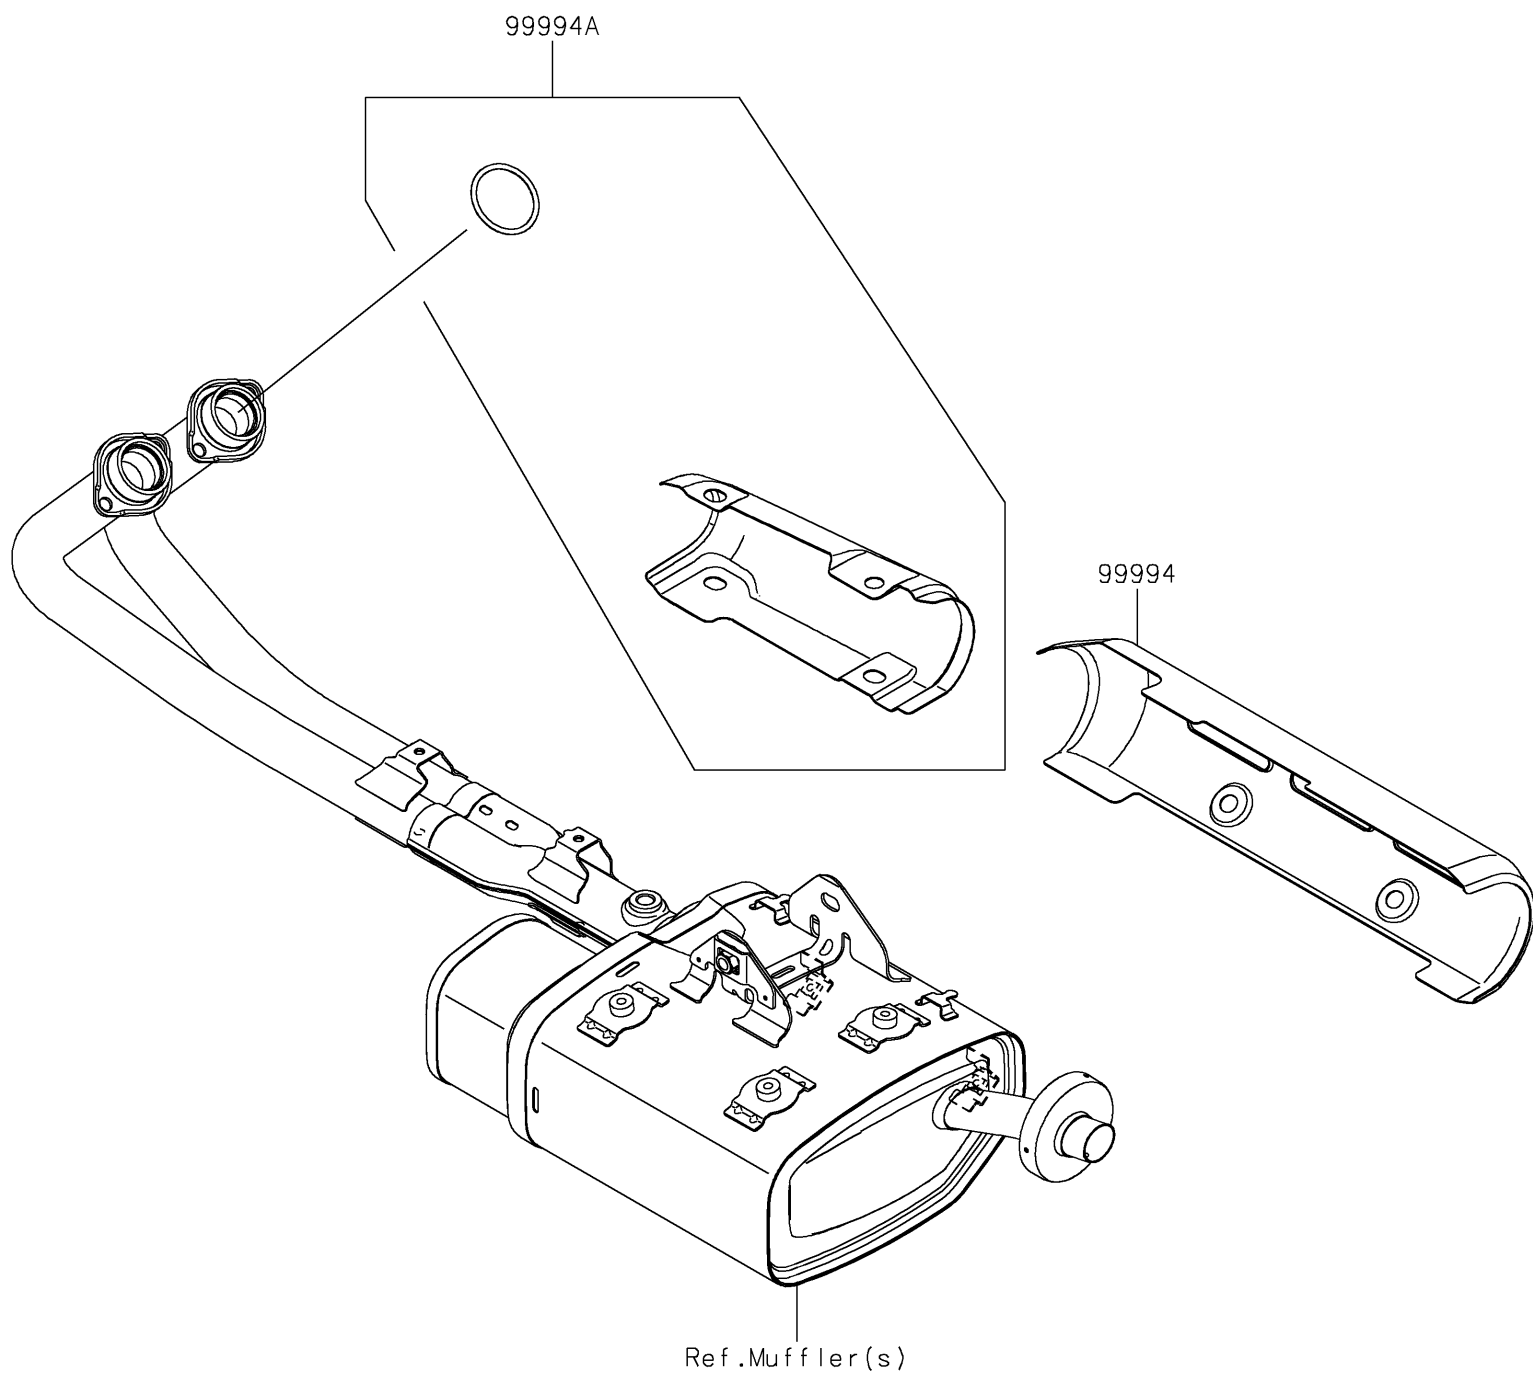

2026 Vulcan S CAFÉ

PARTS DIAGRAM

Accessory(Muffler Cover)

F2910

2026 Vulcan S CAFÉ

PARTS LIST

Accessory(Muffler Cover)

ITEM NAME

PART NUMBER

QUANTITY
