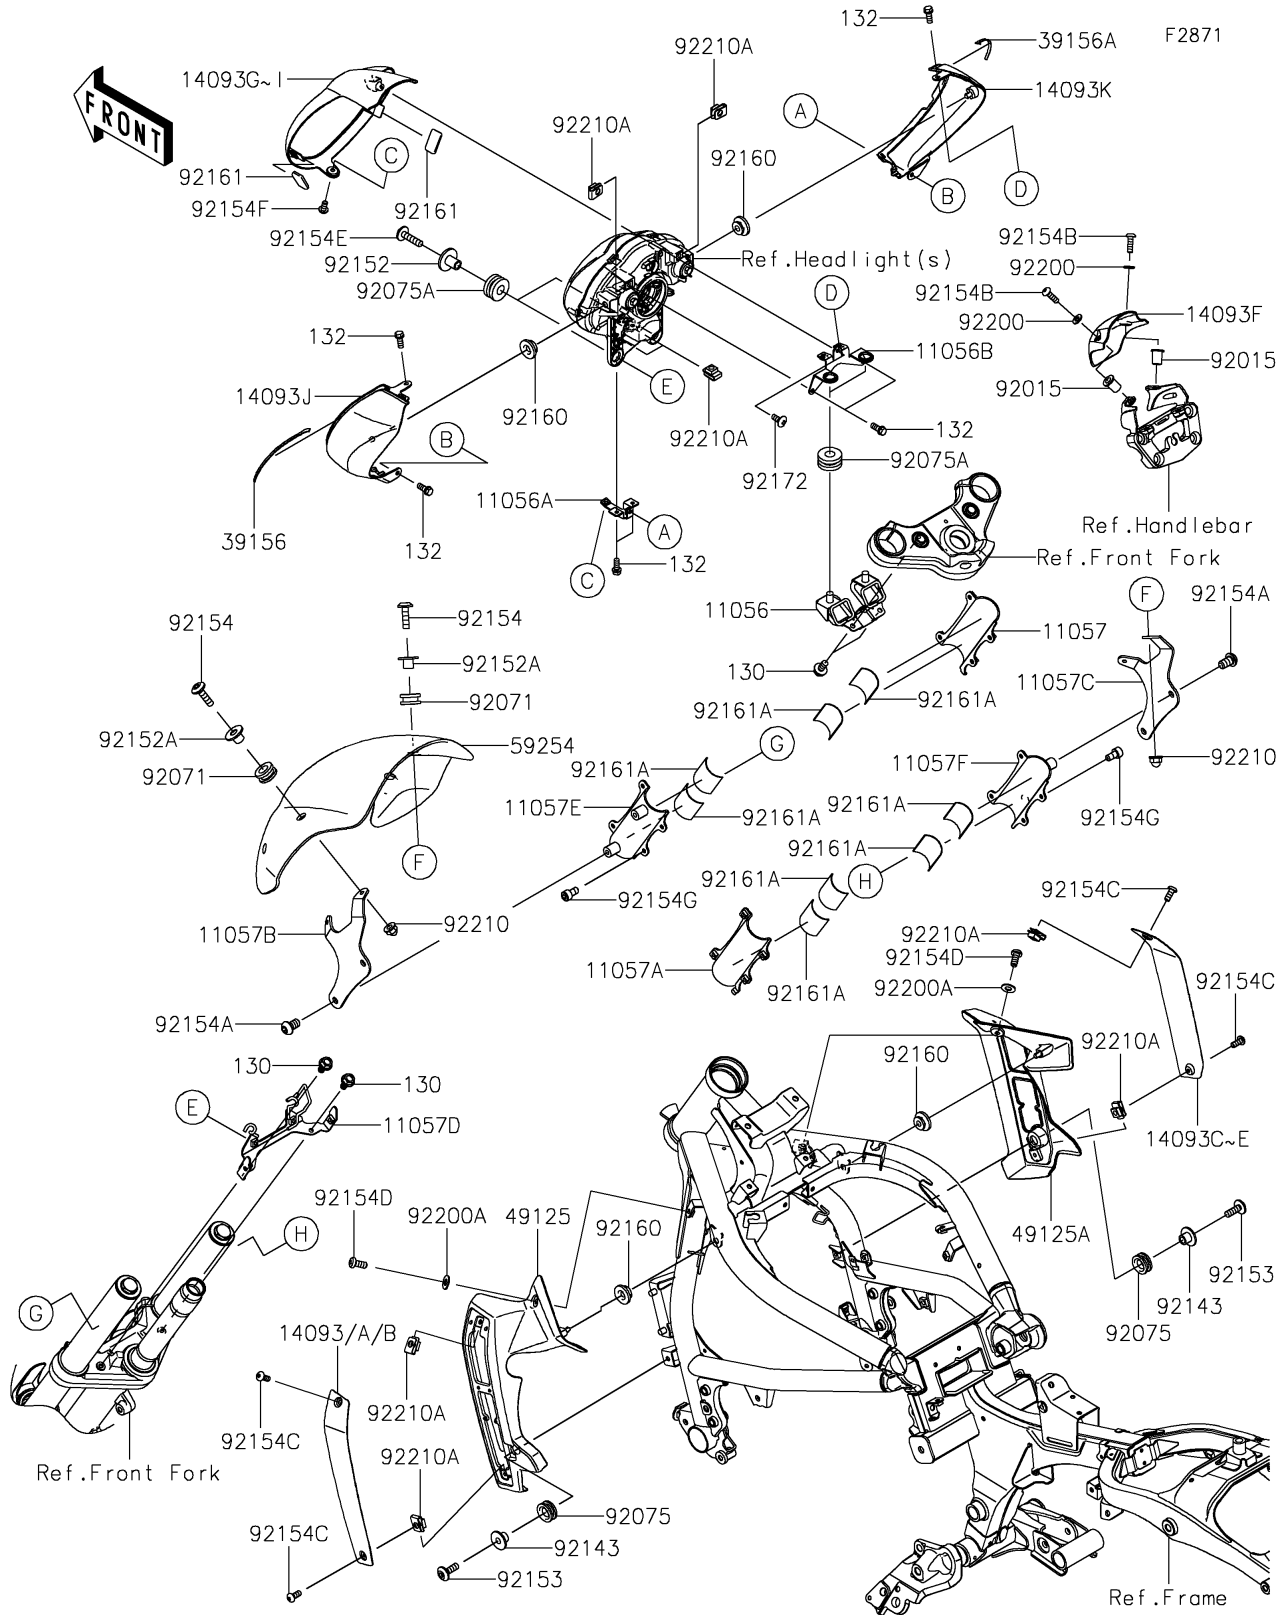

2024 Vulcan S CAFÉ

PARTS DIAGRAM

Cowling

2024 Vulcan S CAFÉ

PARTS LIST

Cowling

ITEM NAME

PART NUMBER

QUANTITY
