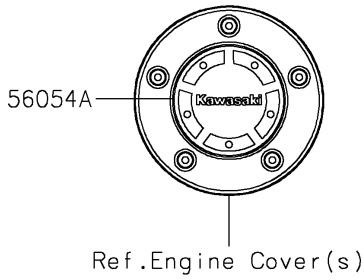

2026 VULCAN® S CAFE ABS

PARTS DIAGRAM

Decals(ETFNN-EVFNL)

F2861B

2026 VULCAN[®] S CAFE ABS

PARTS LIST

Decals(ETFNN-EVFNL)

ITEM NAME

PART NUMBER

QUANTITY
