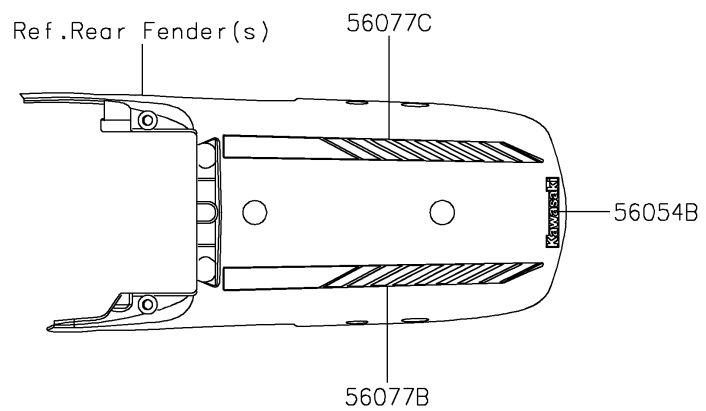

2026 VULCAN® S CAFE ABS

PARTS DIAGRAM

Decals(ETFNN-EVFNL)

F2861B

2026 VULCAN[®] S CAFE ABS

PARTS LIST

Decals(ETFNN-EVFNL)

ITEM NAME

PART NUMBER

QUANTITY
