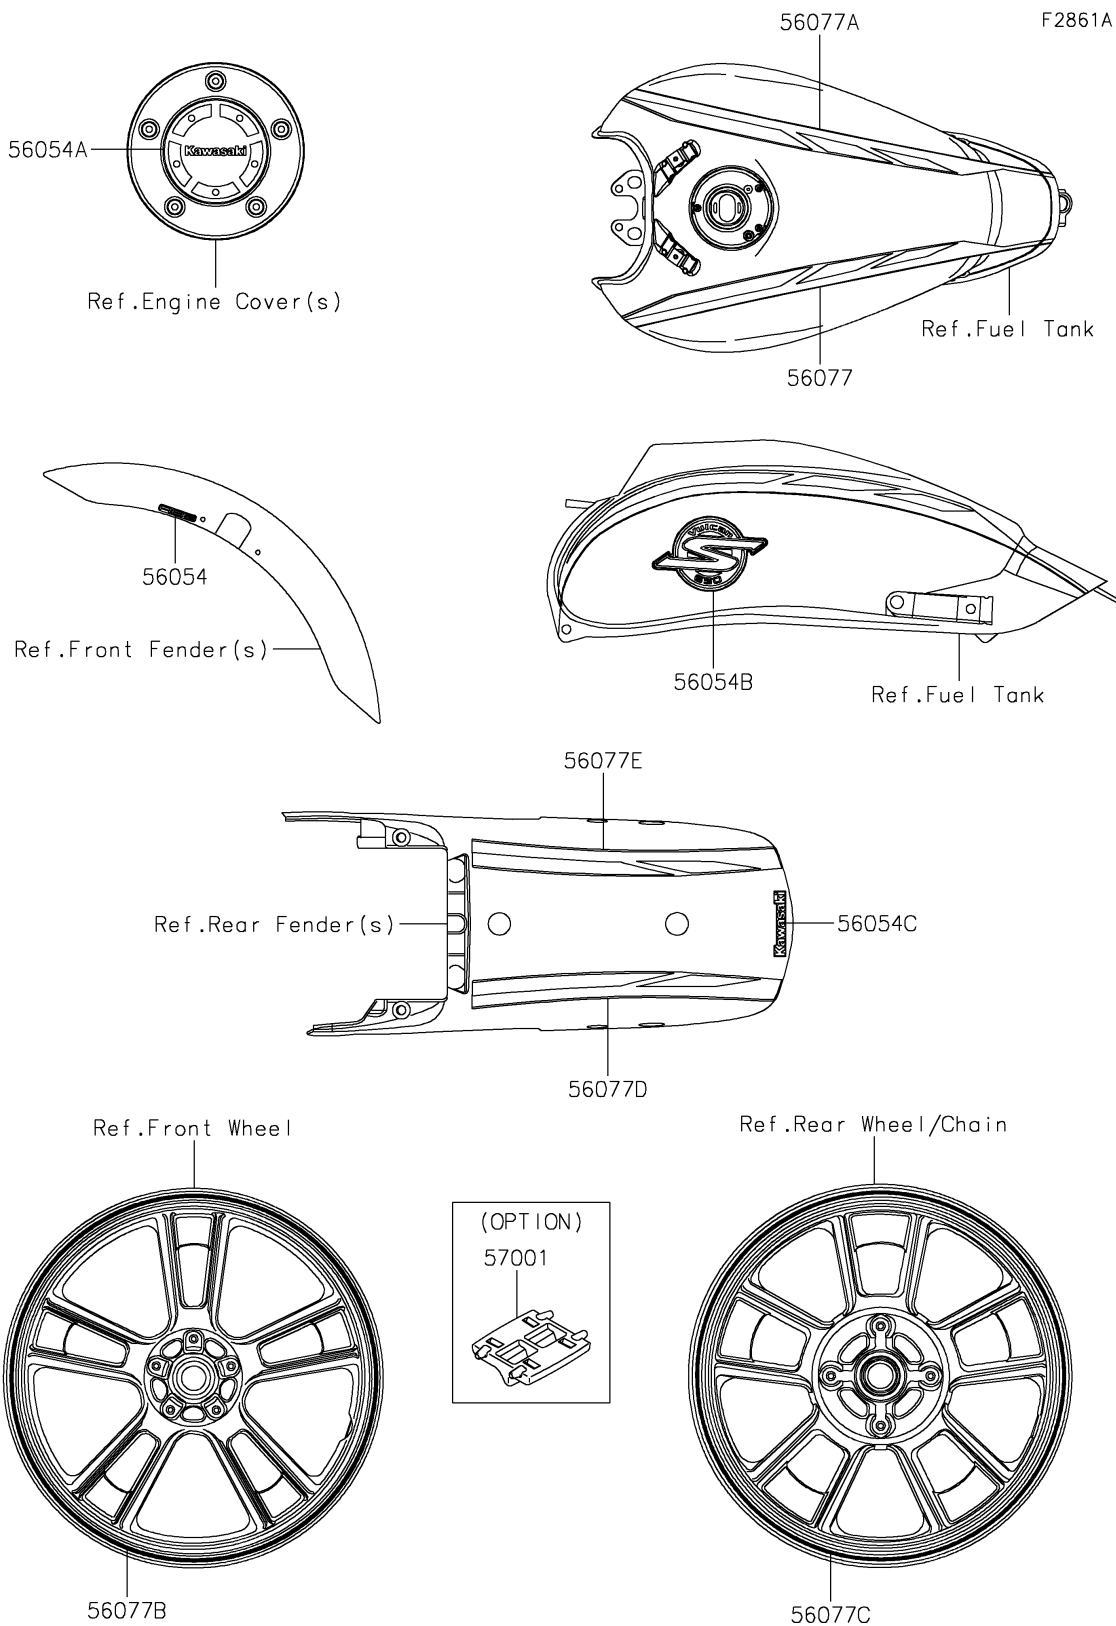

2025 Vulcan S CAFÉ

PARTS DIAGRAM

Decals(ESFNN/ESFNL)

Kawasaki

Let the Good Times Roll®