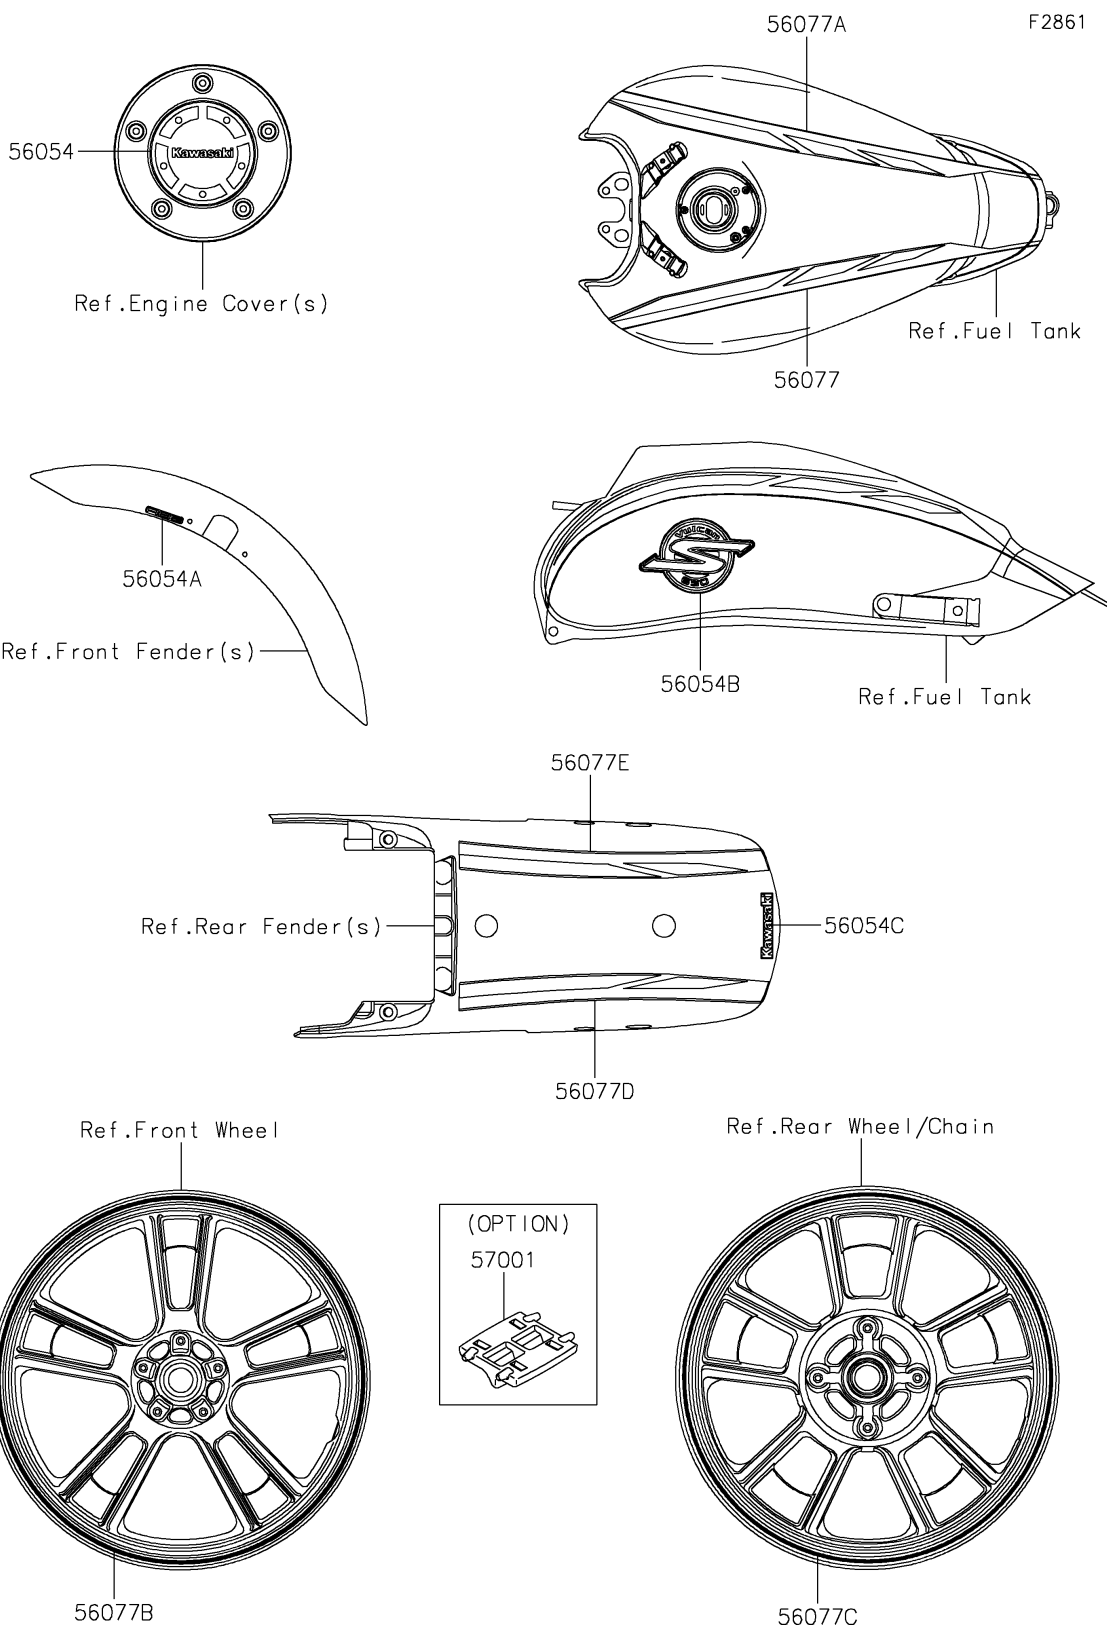

2025 Vulcan S CAFÉ

Kawasaki

Let the Good Times Roll®

PARTS DIAGRAM

Decals(ERFNN/ERFNL)

2025 Vulcan S CAFÉ

PARTS LIST

Decals(ERFNN/ERFNL)

ITEM NAME

PART NUMBER

QUANTITY
