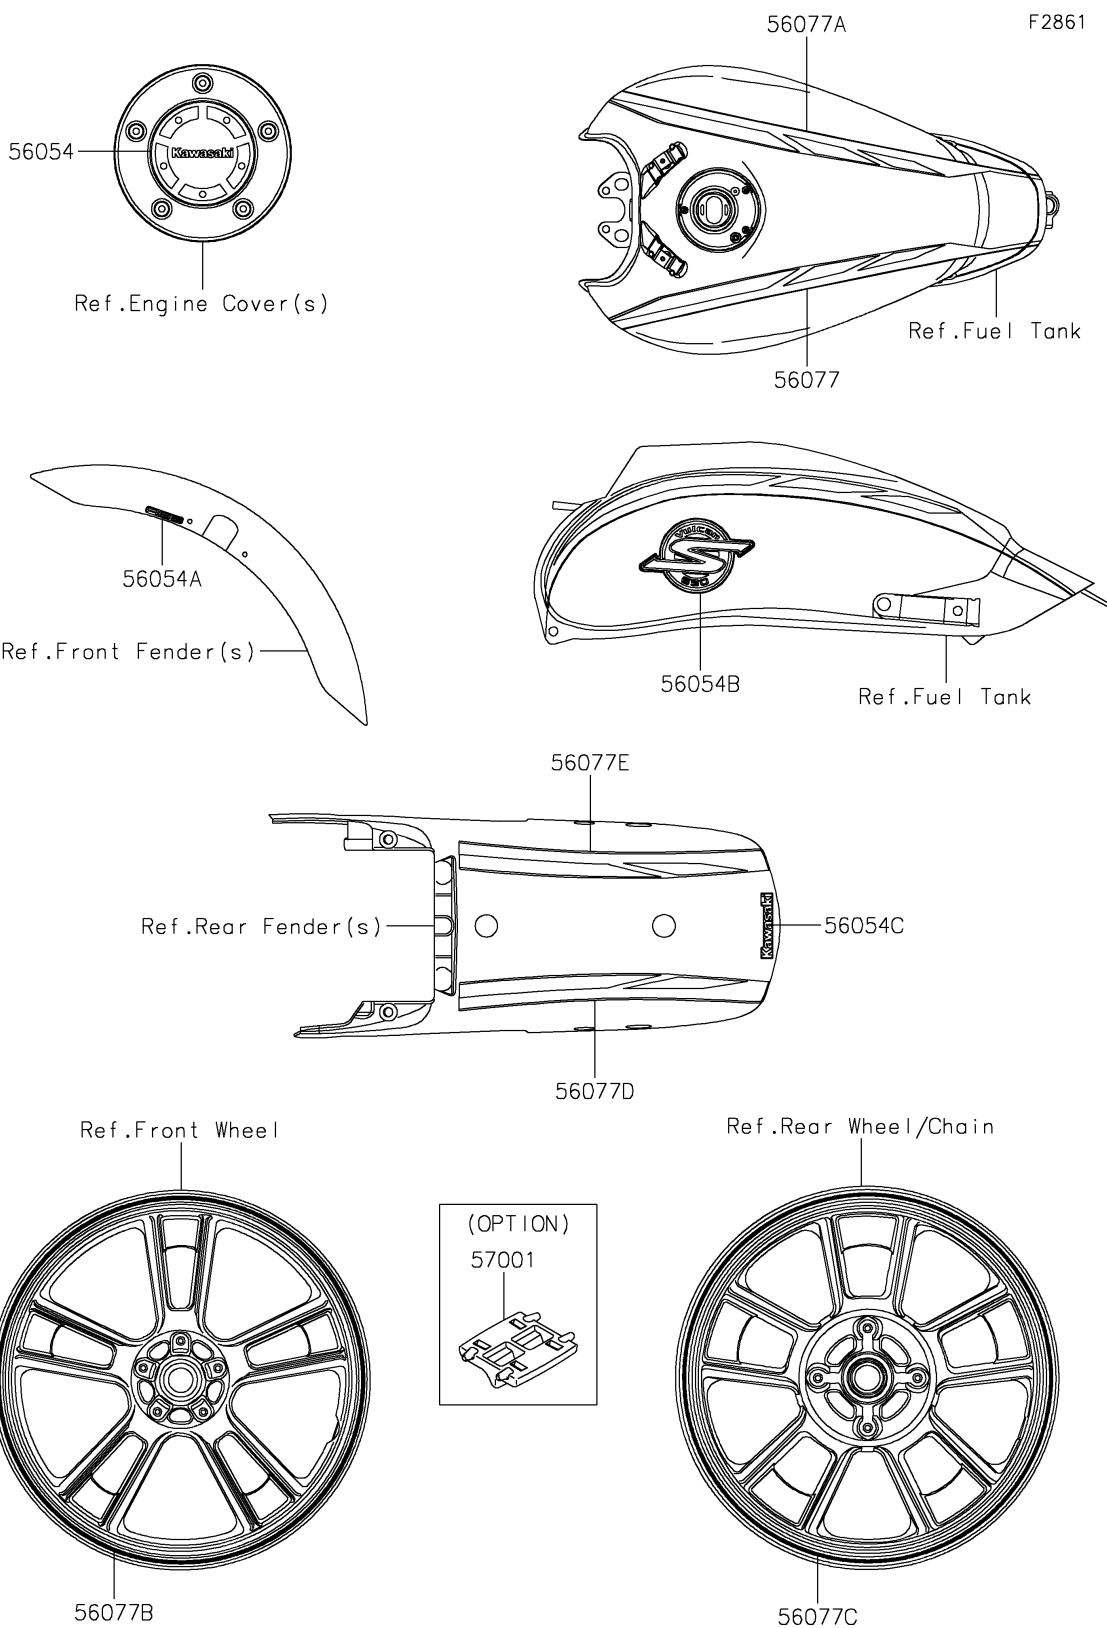

2024 Vulcan S CAFÉ

Kawasaki

Let the Good Times Roll®

PARTS DIAGRAM

Decals(ERFNN/ERFNL)

2024 Vulcan S CAFÉ

PARTS LIST

Decals(ERFNN/ERFNL)

ITEM NAME

PART NUMBER

QUANTITY
