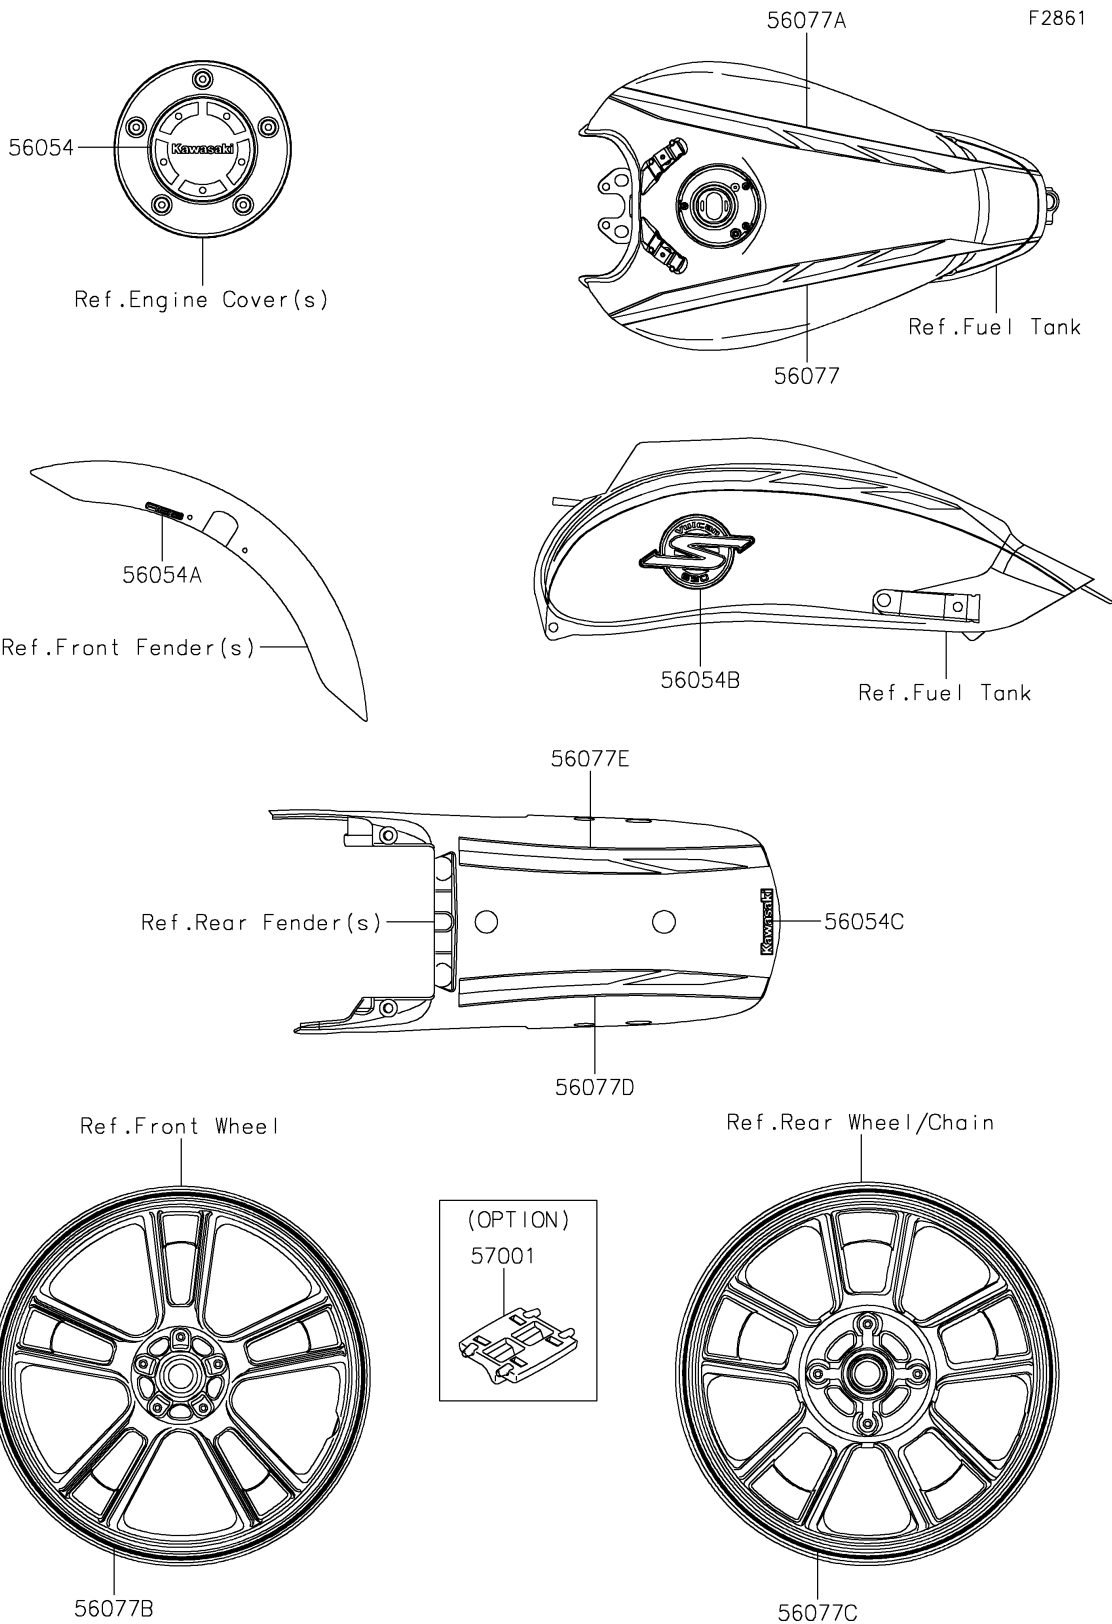

2024 VULCAN® S CAFE ABS

PARTS DIAGRAM

Decals(ERFNN/ERFNL)

2024 VULCAN[®] S CAFE ABS

PARTS LIST

Decals(ERFNN/ERFNL)

ITEM NAME

PART NUMBER

QUANTITY
