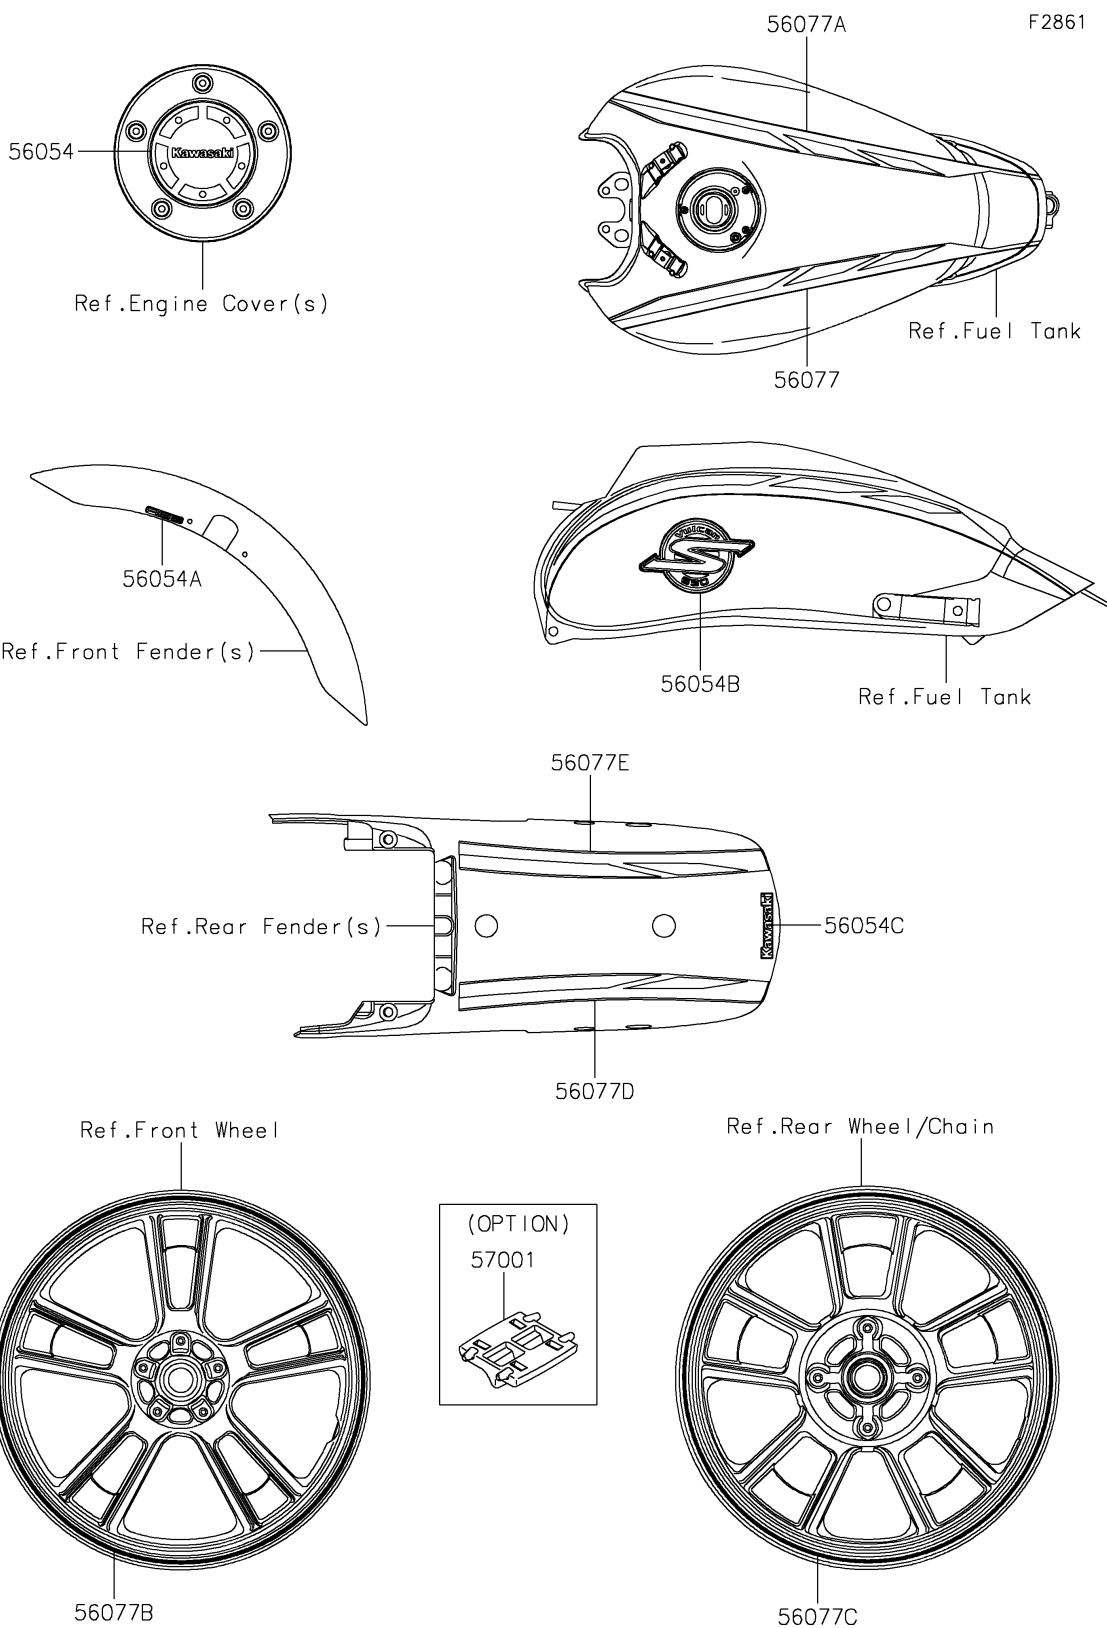

2025 Vulcan S CAFÉ

Kawasaki

Let the Good Times Roll®

PARTS DIAGRAM

Decals(ERFNN/ERFNL)