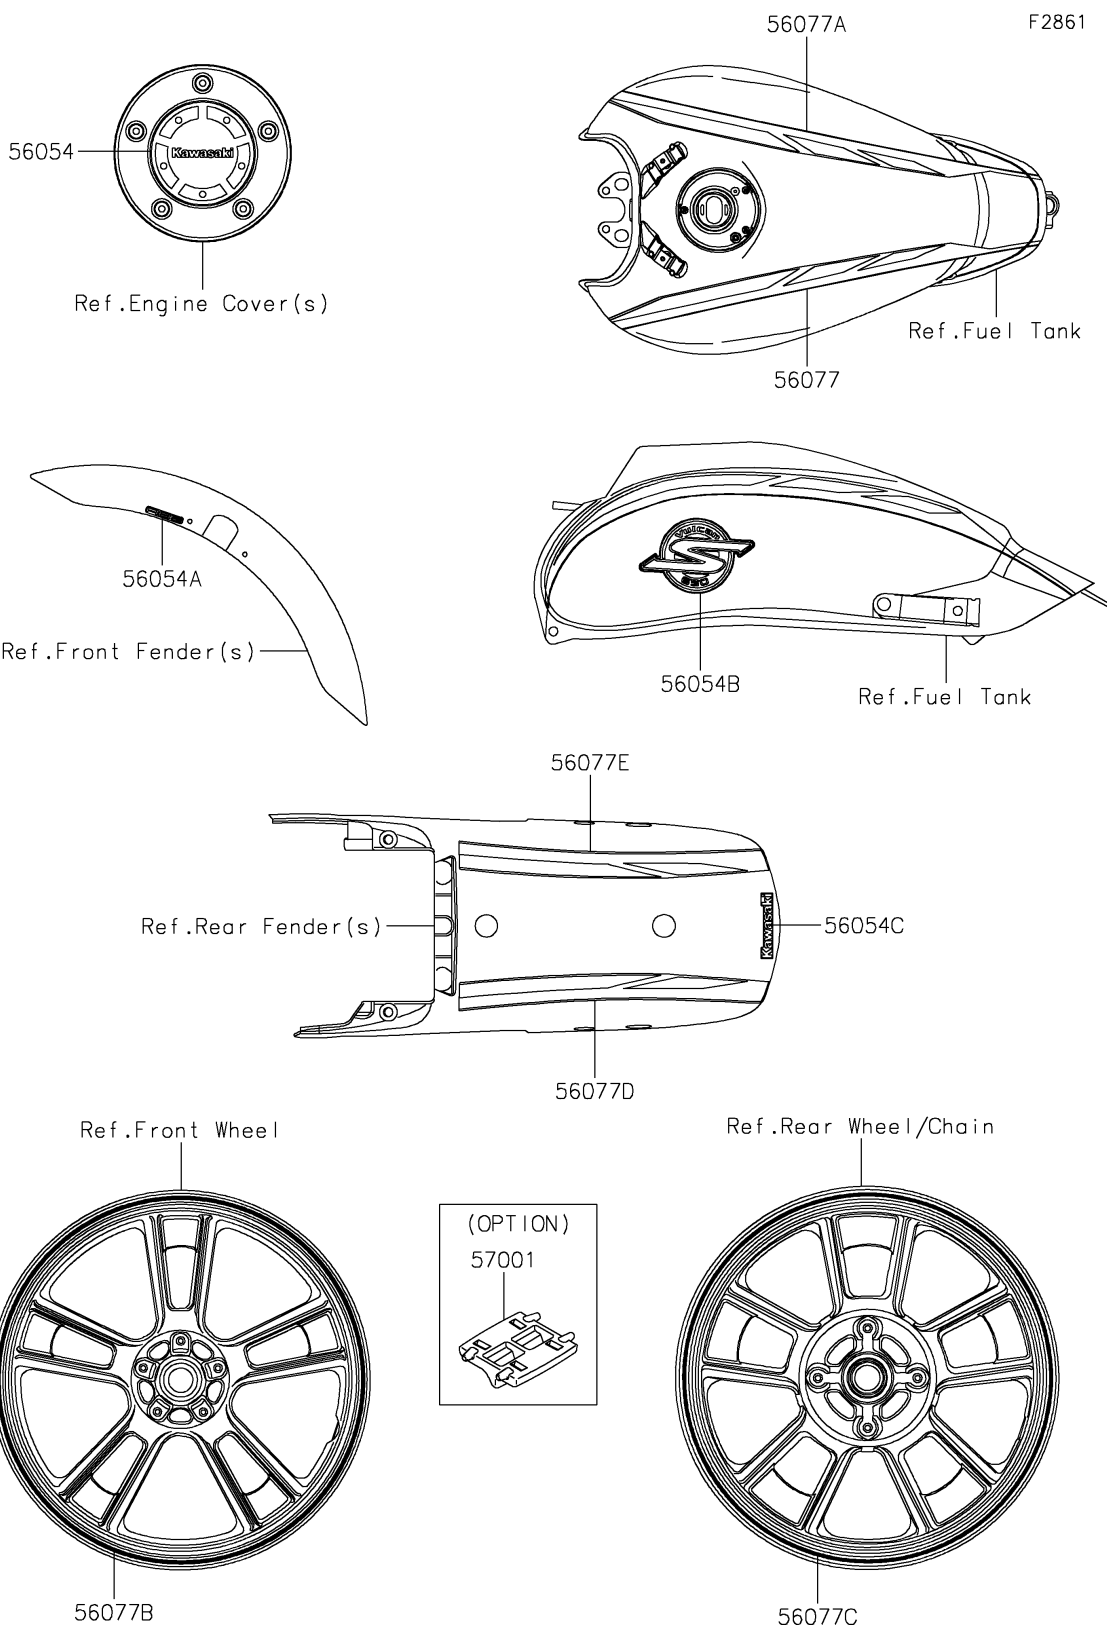

2024 Vulcan S CAFÉ

Kawasaki

Let the Good Times Roll®

PARTS DIAGRAM

Decals(ERFNN/ERFNL)

2024 Vulcan S CAFÉ

PARTS LIST

Decals(ERFNN/ERFNL)

Kawasaki

Let the Good Times Roll®

ITEM NAME	PART NUMBER	QUANTITY
MARK,CLUTCH COVER,KAWASAKI (Ref # 56054)	56054-1728	1
MARK,FR FENDER,ABS (Ref # 56054A)	56054-4028	2
MARK,FUEL TANK,VULCAN S 650 (Ref # 56054B)	56054-4059	2
MARK,RR FENDER,KAWASAKI (Ref # 56054C)	56054-4060	1
PATTERN,FUEL TANK,LH (Ref # 56077)	56077-1055	1
PATTERN,FUEL TANK,RH (Ref # 56077A)	56077-1056	1
PATTERN,FR WHEEL,BLK/RED (Ref # 56077B)	56077-1057	2
PATTERN,RR WHEEL,BLK/RED (Ref # 56077C)	56077-1058	2
PATTERN,RR FENDER,LH (Ref # 56077D)	56077-1059	1
PATTERN,RR FENDER,RH (Ref # 56077E)	56077-1060	1
RIM STRIPE APPLICATOR (Ref # 57001)	57001-1752	AR