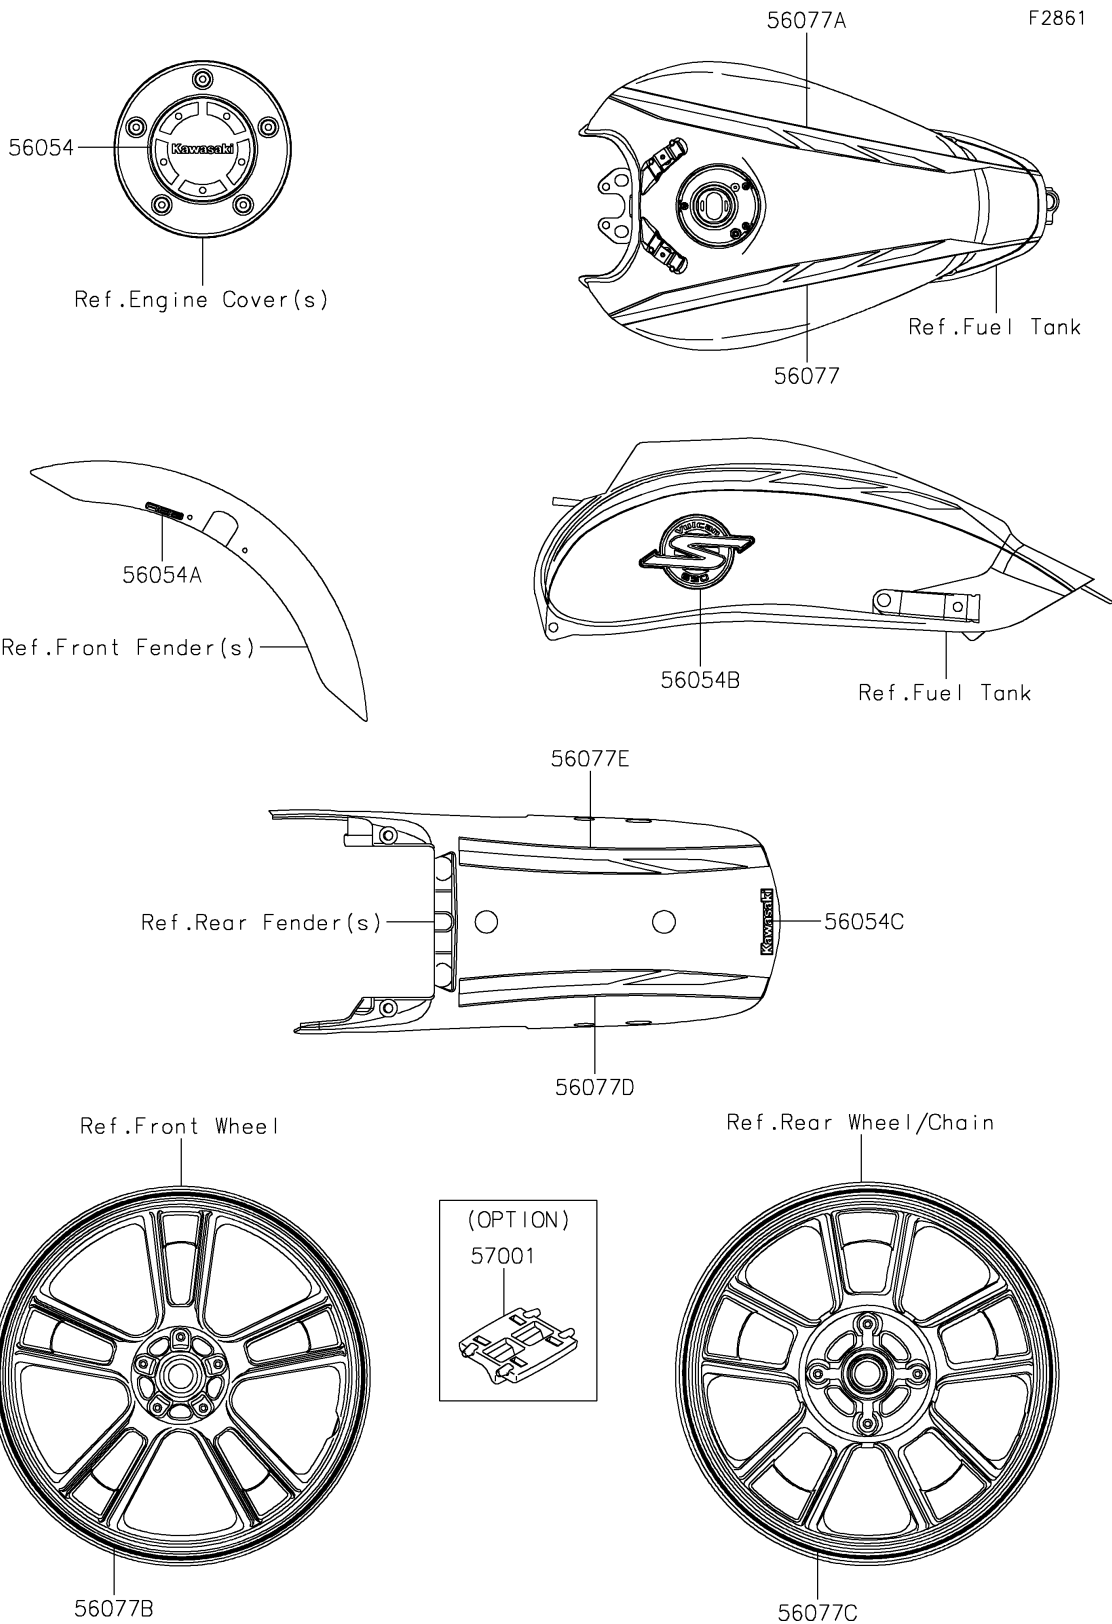

2024 VULCAN® S CAFE ABS

PARTS DIAGRAM

Decals(ERFNN/ERFNL)

2024 VULCAN® S CAFE ABS

PARTS LIST

Decals(ERFNN/ERFNL)

ITEM NAME	PART NUMBER	QUANTITY
MARK,CLUTCH COVER,KAWASAKI (Ref # 56054)	56054-1728	1
MARK,FR FENDER,ABS (Ref # 56054A)	56054-4028	2
MARK,FUEL TANK,VULCAN S 650 (Ref # 56054B)	56054-4059	2
MARK,RR FENDER,KAWASAKI (Ref # 56054C)	56054-4060	1
PATTERN,FUEL TANK,LH (Ref # 56077)	56077-1055	1
PATTERN,FUEL TANK,RH (Ref # 56077A)	56077-1056	1
PATTERN,FR WHEEL,BLK/RED (Ref # 56077B)	56077-1057	2
PATTERN,RR WHEEL,BLK/RED (Ref # 56077C)	56077-1058	2
PATTERN,RR FENDER,LH (Ref # 56077D)	56077-1059	1
PATTERN,RR FENDER,RH (Ref # 56077E)	56077-1060	1
RIM STRIPE APPLICATOR (Ref # 57001)	57001-1752	AR