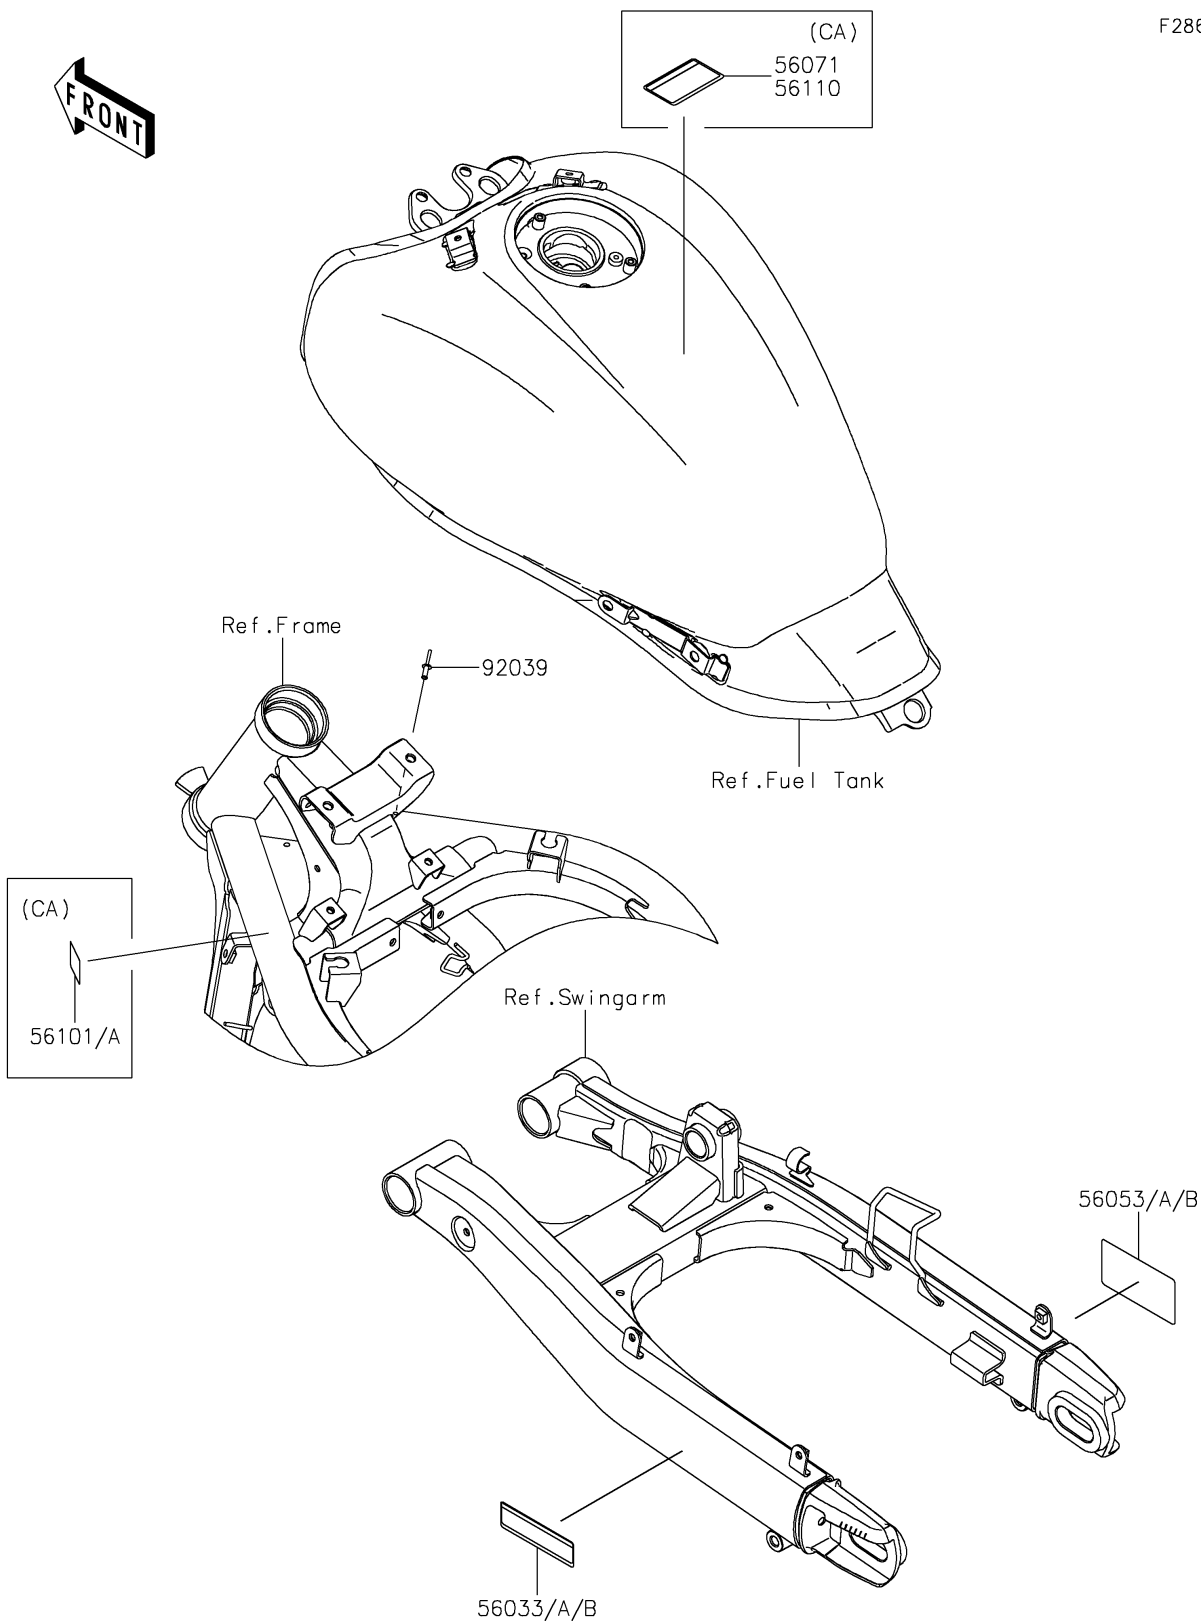

2025 Vulcan S CAFÉ

PARTS DIAGRAM

Labels

F2860

2025 Vulcan S CAFÉ

PARTS LIST

Labels

ITEM NAME	PART NUMBER	QUANTITY
LABEL-MANUAL,CHAIN (Ref # 56033)	56033-0911	1
LABEL-MANUAL,CHAIN (Ref # 56033A)	56033-0912	1
LABEL-SPECIFICATION,TIRE&LOAD (Ref # 56053)	56053-1381	1
LABEL-SPECIFICATION,TIRE&LOAD (Ref # 56053A)	56053-1382	1
LABEL-WARNING,EVAPO (Ref # 56071)	56071-0158	1
LABEL-CERTIFICATION,EVAPO (Ref # 56101)	56101-0512	1
RIVET (Ref # 92039)	92039-0759	1