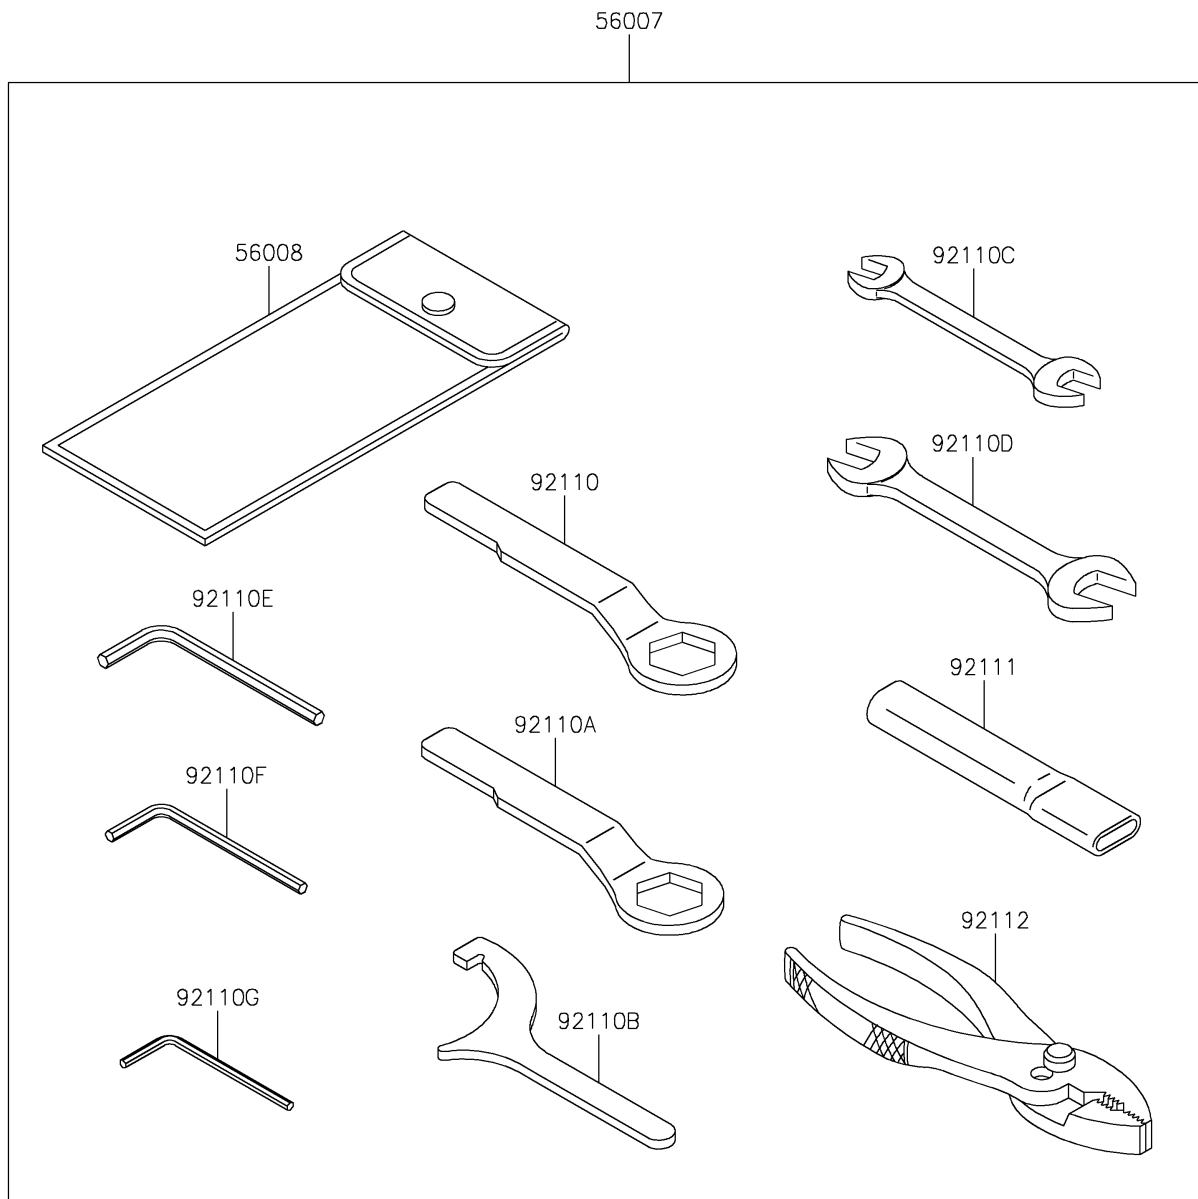

2024 Vulcan S CAFÉ

PARTS DIAGRAM

Owner's Tools

F2810

2024 Vulcan S CAFÉ

PARTS LIST

Owner's Tools

ITEM NAME

PART NUMBER

QUANTITY
