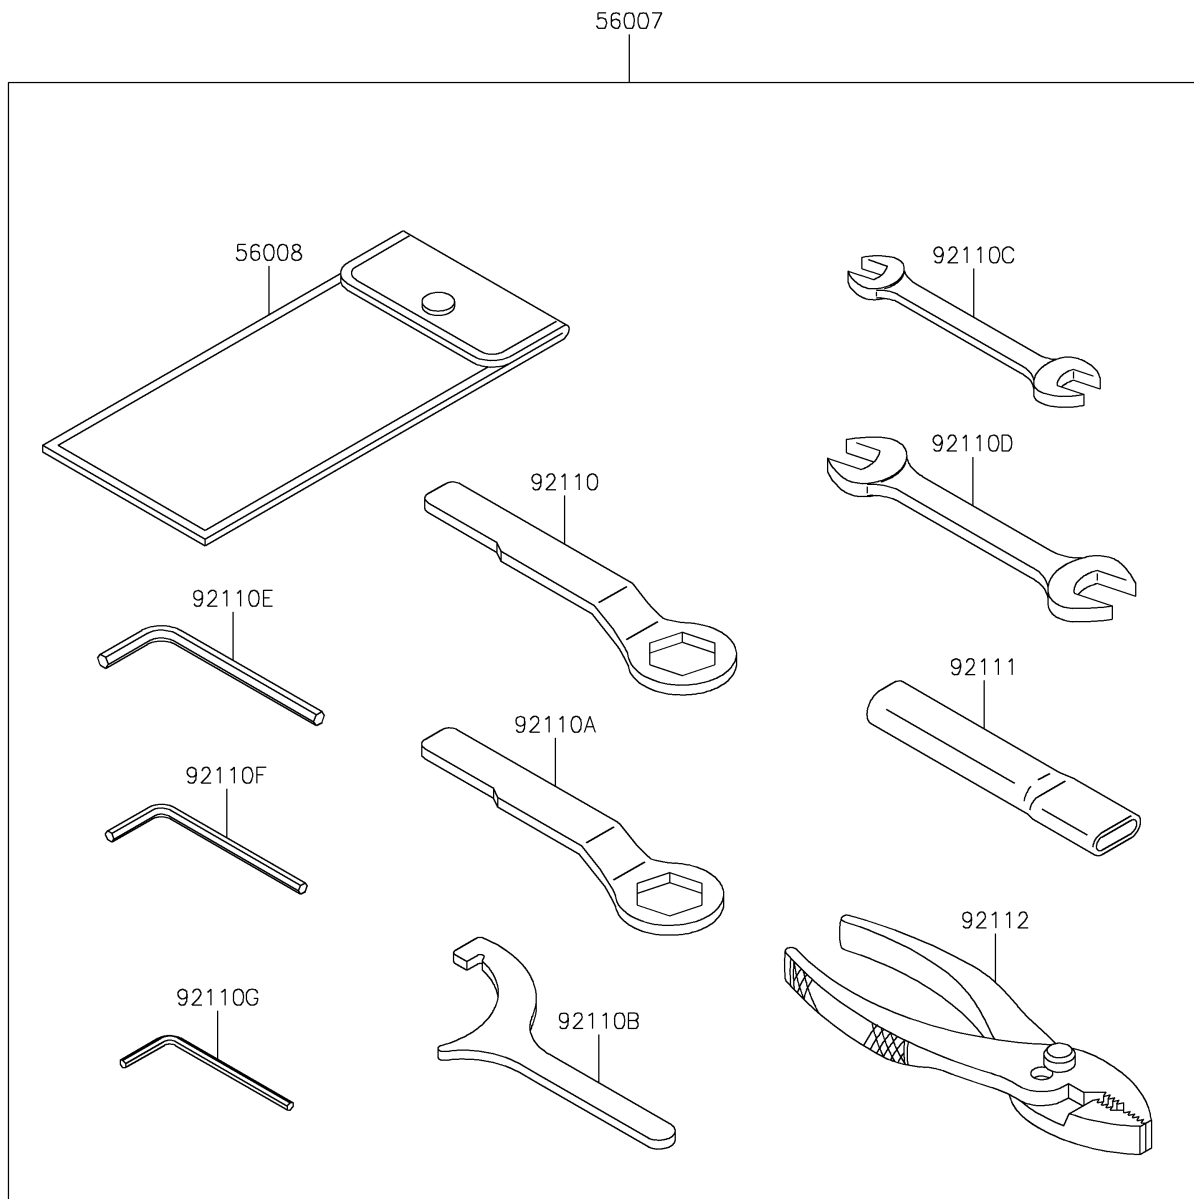

2026 Vulcan S CAFÉ

PARTS DIAGRAM

Owner's Tools

Kawasaki

Let the Good Times Roll®

F2810

2026 Vulcan S CAFÉ

PARTS LIST

Owner's Tools

ITEM NAME

PART NUMBER

QUANTITY
