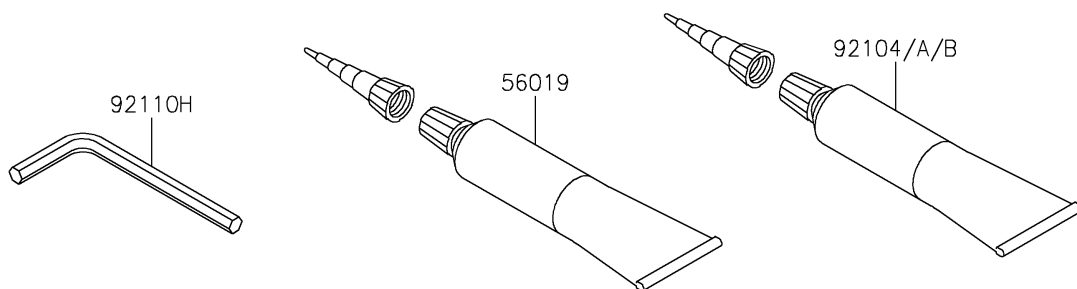

2025 Vulcan S CAFÉ

PARTS DIAGRAM

Owner's Tools

F2810

2025 Vulcan S CAFÉ

PARTS LIST

Owner's Tools

ITEM NAME	PART NUMBER	QUANTITY
TOOL-KIT (Ref # 56007)	56007-0129	1
BAG,TOOL (Ref # 56008)	56008-0036	1
GASKET-LIQUID,TB1211,WHITE (Ref # 56019)	56019-120	1
GASKET-LIQUID,TB1211F,CLEAR (Ref # 92104)	92104-0004	1
GASKET-LIQUID,TB1216B,BLACK (Ref # 92104A)	92104-1064	1
GASKET-LIQUID,TB1207B,BLACK (Ref # 92104B)	92104-2068	1
TOOL-WRENCH,BOX END,22MM (Ref # 92110)	92110-0064	1
TOOL-WRENCH,BOX END,27MM (Ref # 92110A)	92110-0065	1
TOOL-WRENCH,HOOK SPANNER,R37.5 (Ref # 92110B)	92110-0558	1
TOOL-WRENCH,OPEN END,10X12 (Ref # 92110C)	92110-0564	1
TOOL-WRENCH,OPEN END,12X14 (Ref # 92110D)	92110-0565	1
TOOL-WRENCH,ALLEN,5MM (Ref # 92110E)	92110-0566	1
TOOL-WRENCH,ALLEN,4MM (Ref # 92110F)	92110-0567	1
TOOL-WRENCH,ALLEN,3MM (Ref # 92110G)	92110-0577	1
TOOL-WRENCH,ALLEN,6MM (Ref # 92110H)	92110-0587	1
TOOL-BAR,WRENCH (Ref # 92111)	92111-0008	1
TOOL-PLIERS (Ref # 92112)	92112-0007	1