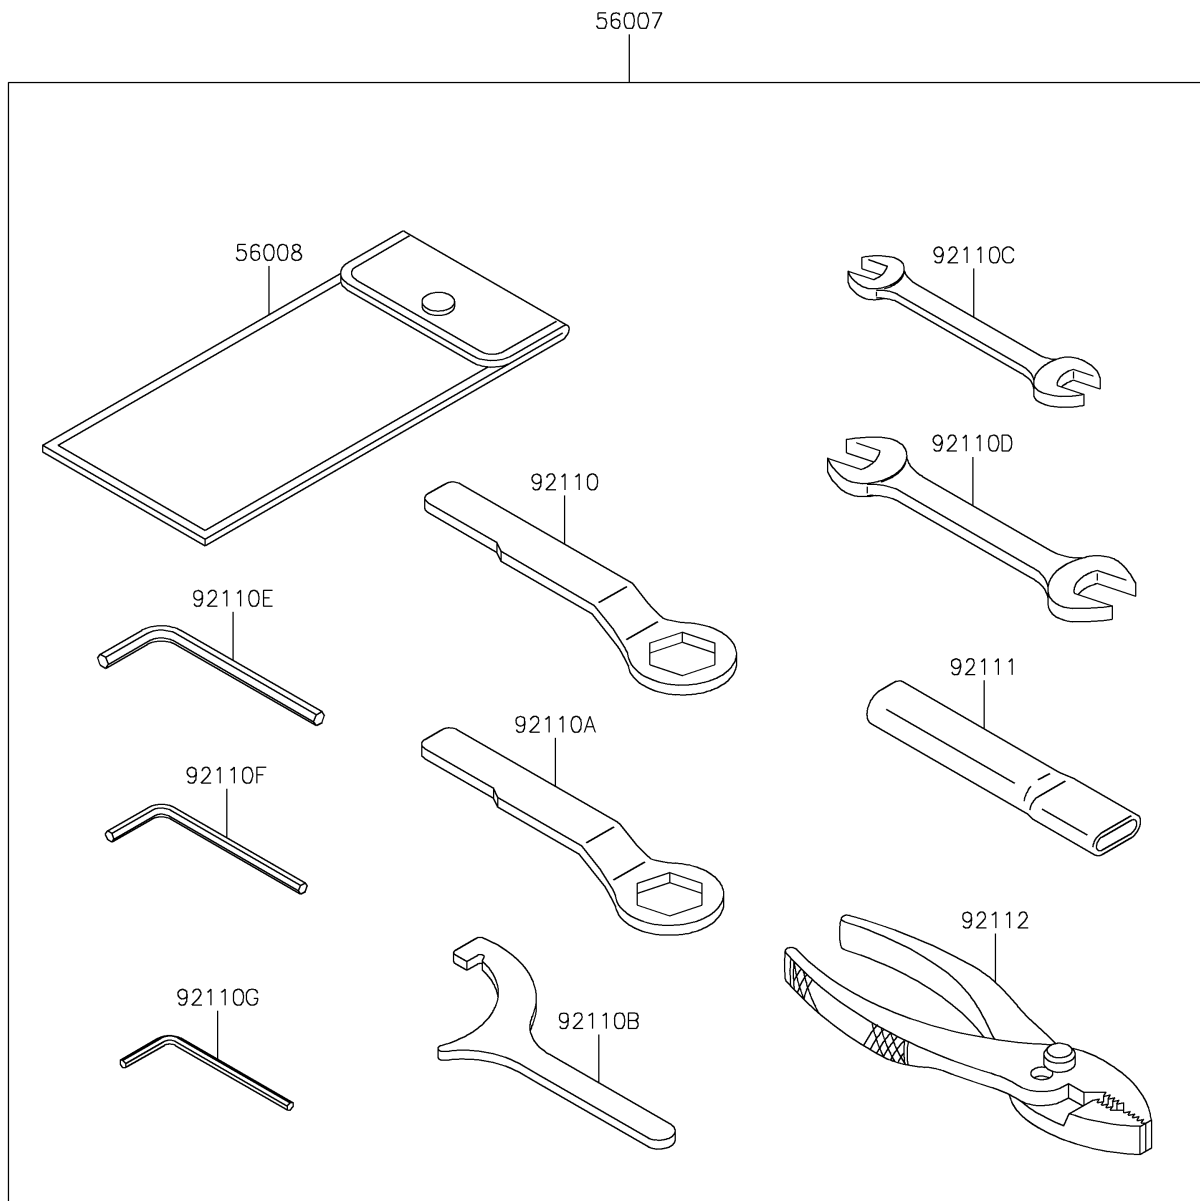

2025 Vulcan S CAFÉ

PARTS DIAGRAM

Owner's Tools

F2810

2025 Vulcan S CAFÉ

PARTS LIST

Owner's Tools

ITEM NAME	PART NUMBER	QUANTITY
TOOL-KIT (Ref # 56007)	56007-0129	1
BAG,TOOL (Ref # 56008)	56008-0036	1
GASKET-LIQUID,TB1211,WHITE (Ref # 56019)	56019-120	1
GASKET-LIQUID,TB1211F,CLEAR (Ref # 92104)	92104-0004	1
GASKET-LIQUID,TB1216B,BLACK (Ref # 92104A)	92104-1064	1
GASKET-LIQUID,TB1207B,BLACK (Ref # 92104B)	92104-2068	1
TOOL-WRENCH,BOX END,22MM (Ref # 92110)	92110-0064	1
TOOL-WRENCH,BOX END,27MM (Ref # 92110A)	92110-0065	1
TOOL-WRENCH,HOOK SPANNER,R37.5 (Ref # 92110B)	92110-0558	1
TOOL-WRENCH,OPEN END,10X12 (Ref # 92110C)	92110-0564	1
TOOL-WRENCH,OPEN END,12X14 (Ref # 92110D)	92110-0565	1
TOOL-WRENCH,ALLEN,5MM (Ref # 92110E)	92110-0566	1
TOOL-WRENCH,ALLEN,4MM (Ref # 92110F)	92110-0567	1
TOOL-WRENCH,ALLEN,3MM (Ref # 92110G)	92110-0577	1
TOOL-WRENCH,ALLEN,6MM (Ref # 92110H)	92110-0587	1
TOOL-BAR,WRENCH (Ref # 92111)	92111-0008	1
TOOL-PLIERS (Ref # 92112)	92112-0007	1