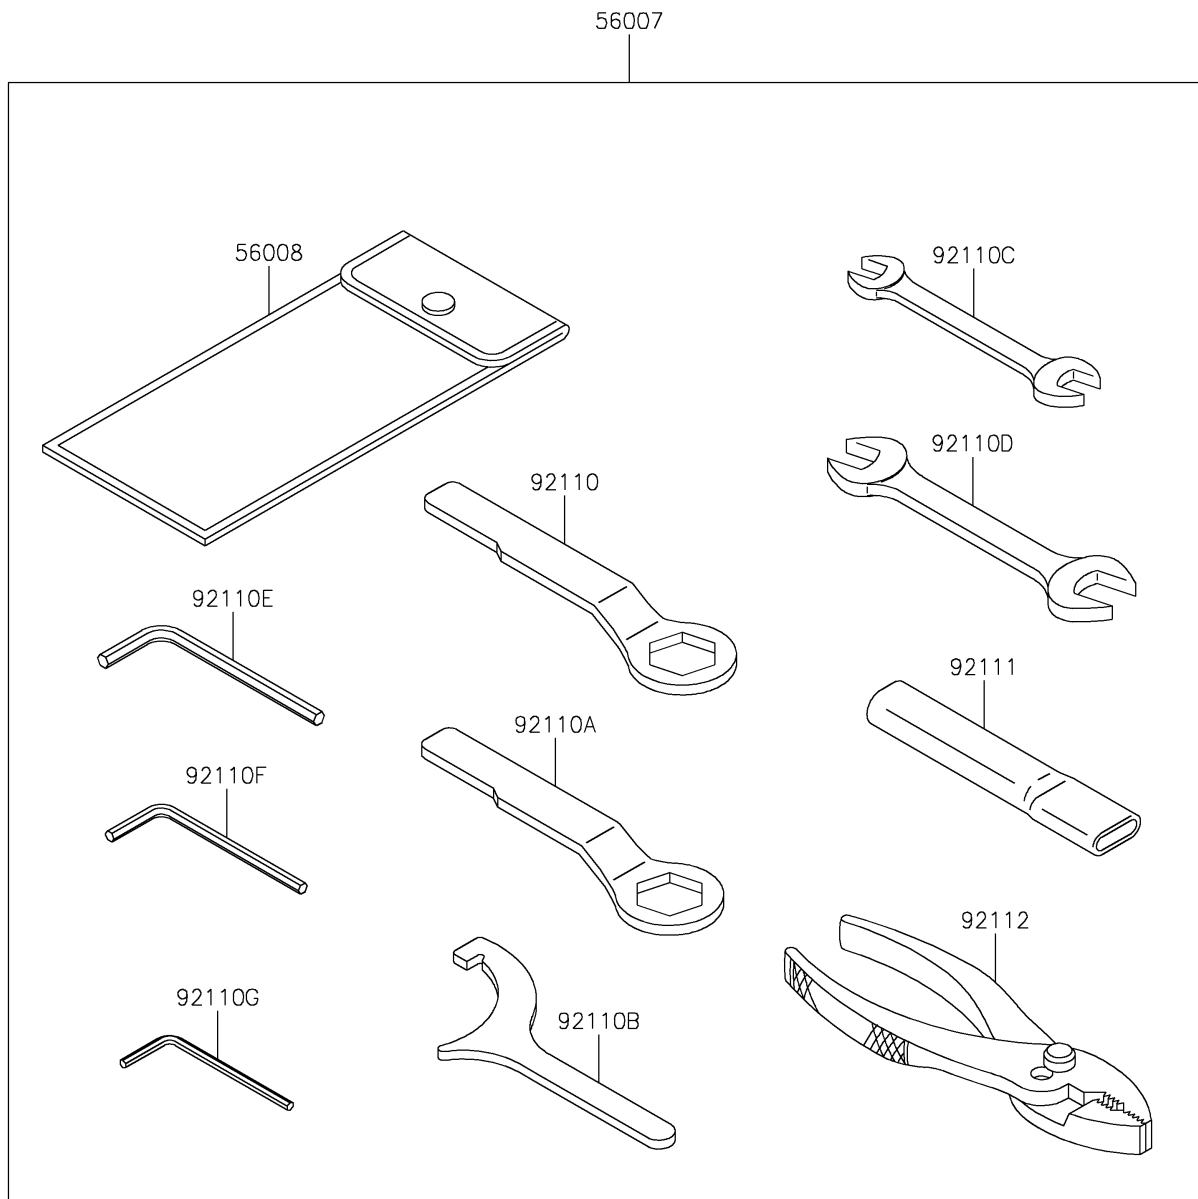

2024 Vulcan S CAFÉ

PARTS DIAGRAM

Owner's Tools

F2810