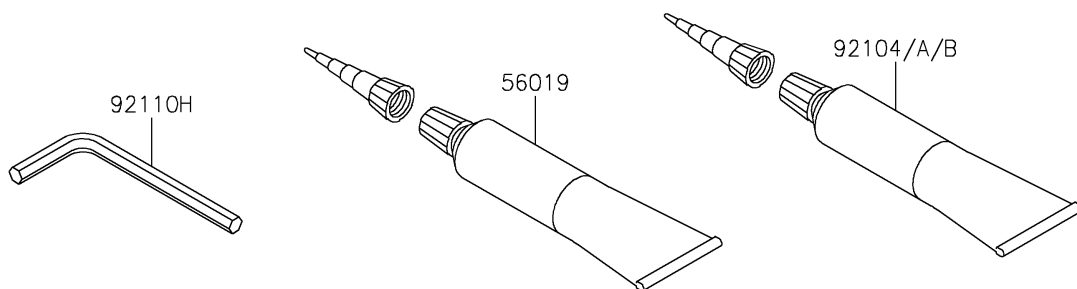

2024 VULCAN® S CAFE ABS

PARTS DIAGRAM

Owner's Tools

F2810

2024 VULCAN® S CAFE ABS

PARTS LIST

Owner's Tools

ITEM NAME	PART NUMBER	QUANTITY
TOOL-KIT (Ref # 56007)	56007-0129	1
BAG,TOOL (Ref # 56008)	56008-0036	1
GASKET-LIQUID,TB1211,WHITE (Ref # 56019)	56019-120	1
GASKET-LIQUID,TB1211F,CLEAR (Ref # 92104)	92104-0004	1
GASKET-LIQUID,TB1216B,BLACK (Ref # 92104A)	92104-1064	1
GASKET-LIQUID,TB1207B,BLACK (Ref # 92104B)	92104-2068	1
TOOL-WRENCH,BOX END,22MM (Ref # 92110)	92110-0064	1
TOOL-WRENCH,BOX END,27MM (Ref # 92110A)	92110-0065	1
TOOL-WRENCH,HOOK SPANNER,R37.5 (Ref # 92110B)	92110-0558	1
TOOL-WRENCH,OPEN END,10X12 (Ref # 92110C)	92110-0564	1
TOOL-WRENCH,OPEN END,12X14 (Ref # 92110D)	92110-0565	1
TOOL-WRENCH,ALLEN,5MM (Ref # 92110E)	92110-0566	1
TOOL-WRENCH,ALLEN,4MM (Ref # 92110F)	92110-0567	1
TOOL-WRENCH,ALLEN,3MM (Ref # 92110G)	92110-0577	1
TOOL-WRENCH,ALLEN,6MM (Ref # 92110H)	92110-0587	1
TOOL-BAR,WRENCH (Ref # 92111)	92111-0008	1
TOOL-PLIERS (Ref # 92112)	92112-0007	1