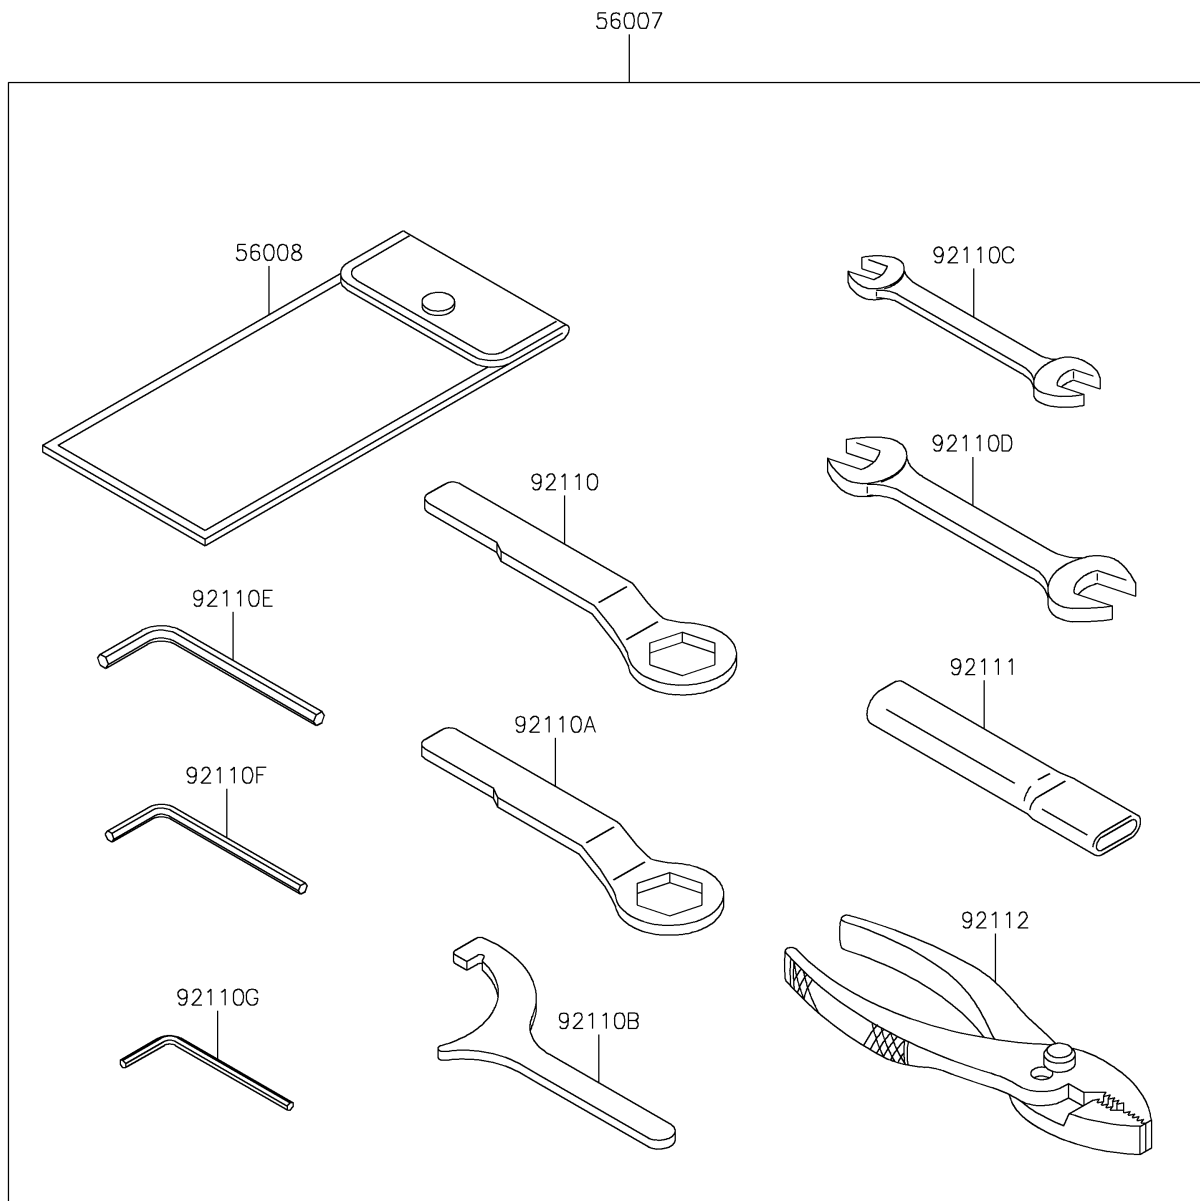

2024 VULCAN® S CAFE ABS

PARTS DIAGRAM

Owner's Tools

F2810

2024 VULCAN® S CAFE ABS

PARTS LIST

Owner's Tools

ITEM NAME	PART NUMBER	QUANTITY
TOOL-KIT (Ref # 56007)	56007-0129	1
BAG,TOOL (Ref # 56008)	56008-0036	1
GASKET-LIQUID,TB1211,WHITE (Ref # 56019)	56019-120	1
GASKET-LIQUID,TB1211F,CLEAR (Ref # 92104)	92104-0004	1
GASKET-LIQUID,TB1216B,BLACK (Ref # 92104A)	92104-1064	1
GASKET-LIQUID,TB1207B,BLACK (Ref # 92104B)	92104-2068	1
TOOL-WRENCH,BOX END,22MM (Ref # 92110)	92110-0064	1
TOOL-WRENCH,BOX END,27MM (Ref # 92110A)	92110-0065	1
TOOL-WRENCH,HOOK SPANNER,R37.5 (Ref # 92110B)	92110-0558	1
TOOL-WRENCH,OPEN END,10X12 (Ref # 92110C)	92110-0564	1
TOOL-WRENCH,OPEN END,12X14 (Ref # 92110D)	92110-0565	1
TOOL-WRENCH,ALLEN,5MM (Ref # 92110E)	92110-0566	1
TOOL-WRENCH,ALLEN,4MM (Ref # 92110F)	92110-0567	1
TOOL-WRENCH,ALLEN,3MM (Ref # 92110G)	92110-0577	1
TOOL-WRENCH,ALLEN,6MM (Ref # 92110H)	92110-0587	1
TOOL-BAR,WRENCH (Ref # 92111)	92111-0008	1
TOOL-PLIERS (Ref # 92112)	92112-0007	1