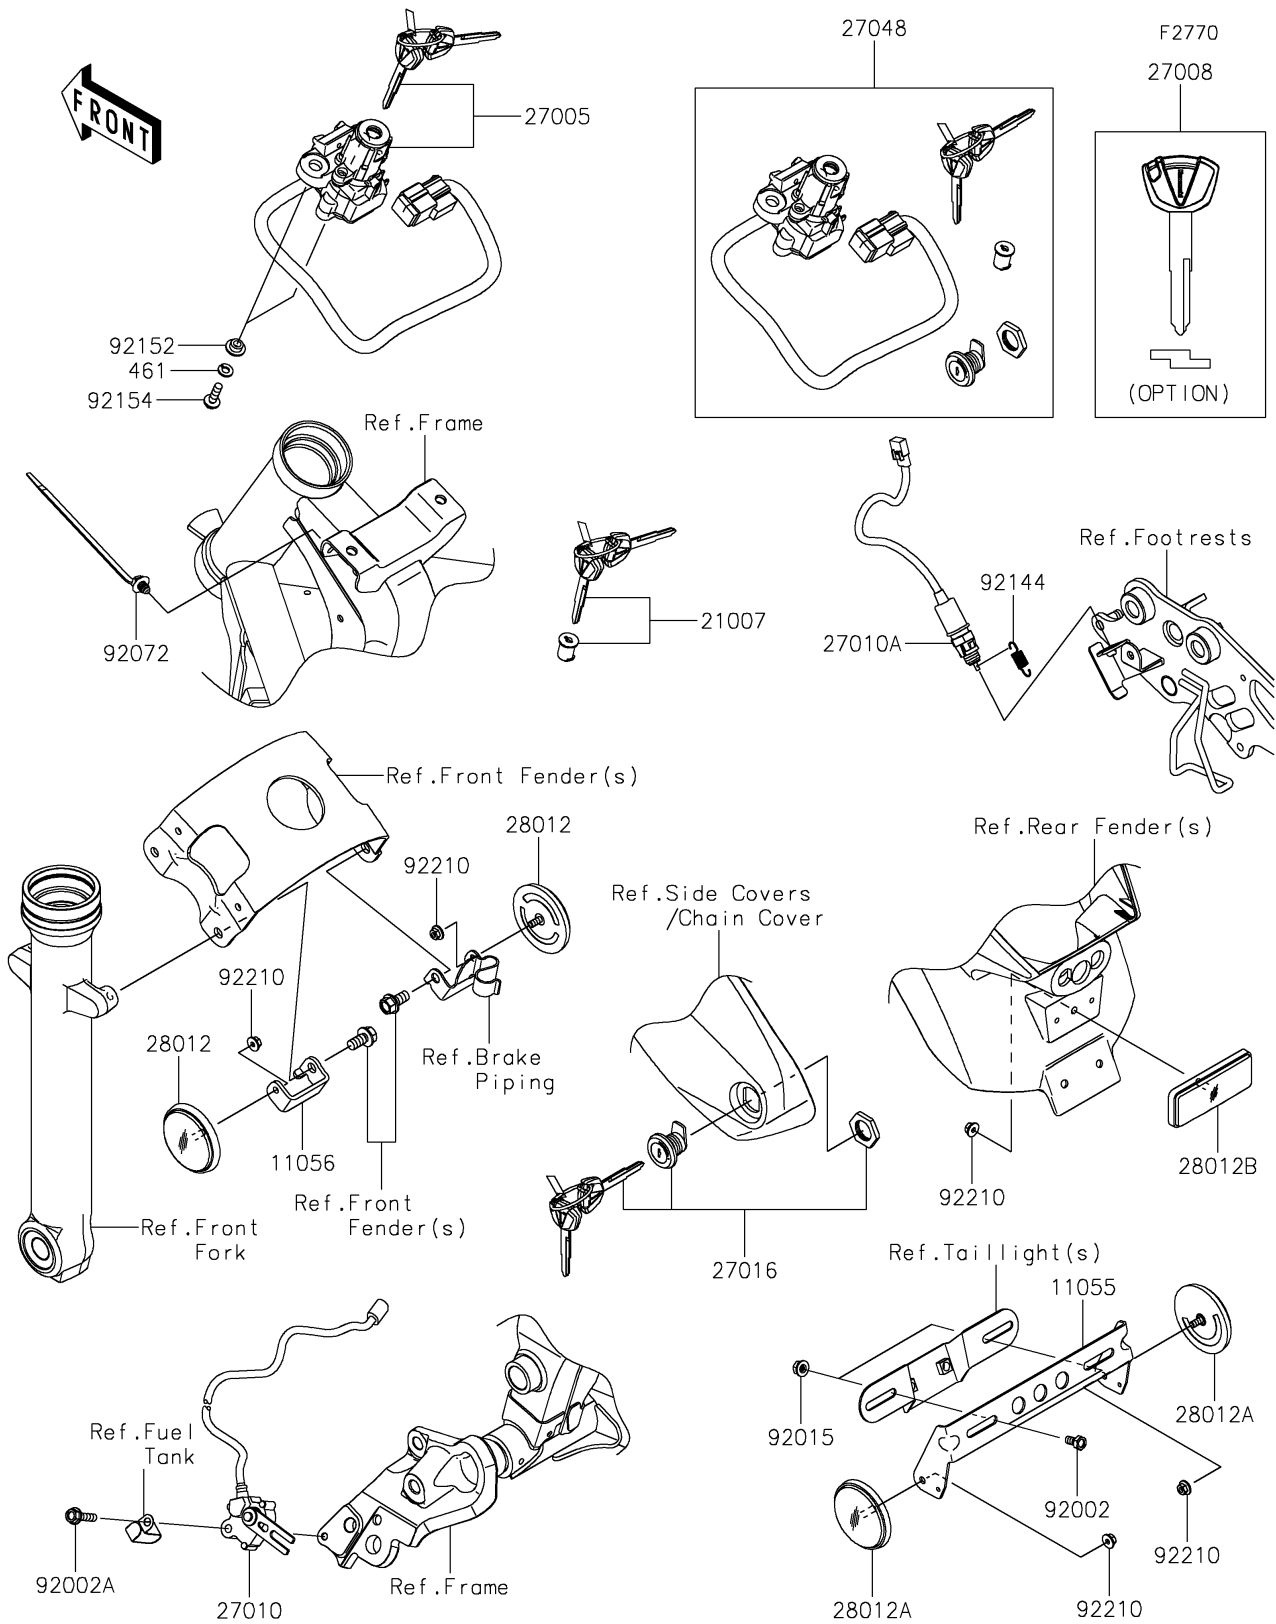

## PARTS DIAGRAM

### Ignition Switch/Locks/Reflectors

# 2025 Vulcan S CAFÉ

## PARTS LIST

Ignition Switch/Locks/Reflectors

**ITEM NAME**

**PART NUMBER**

**QUANTITY**

---