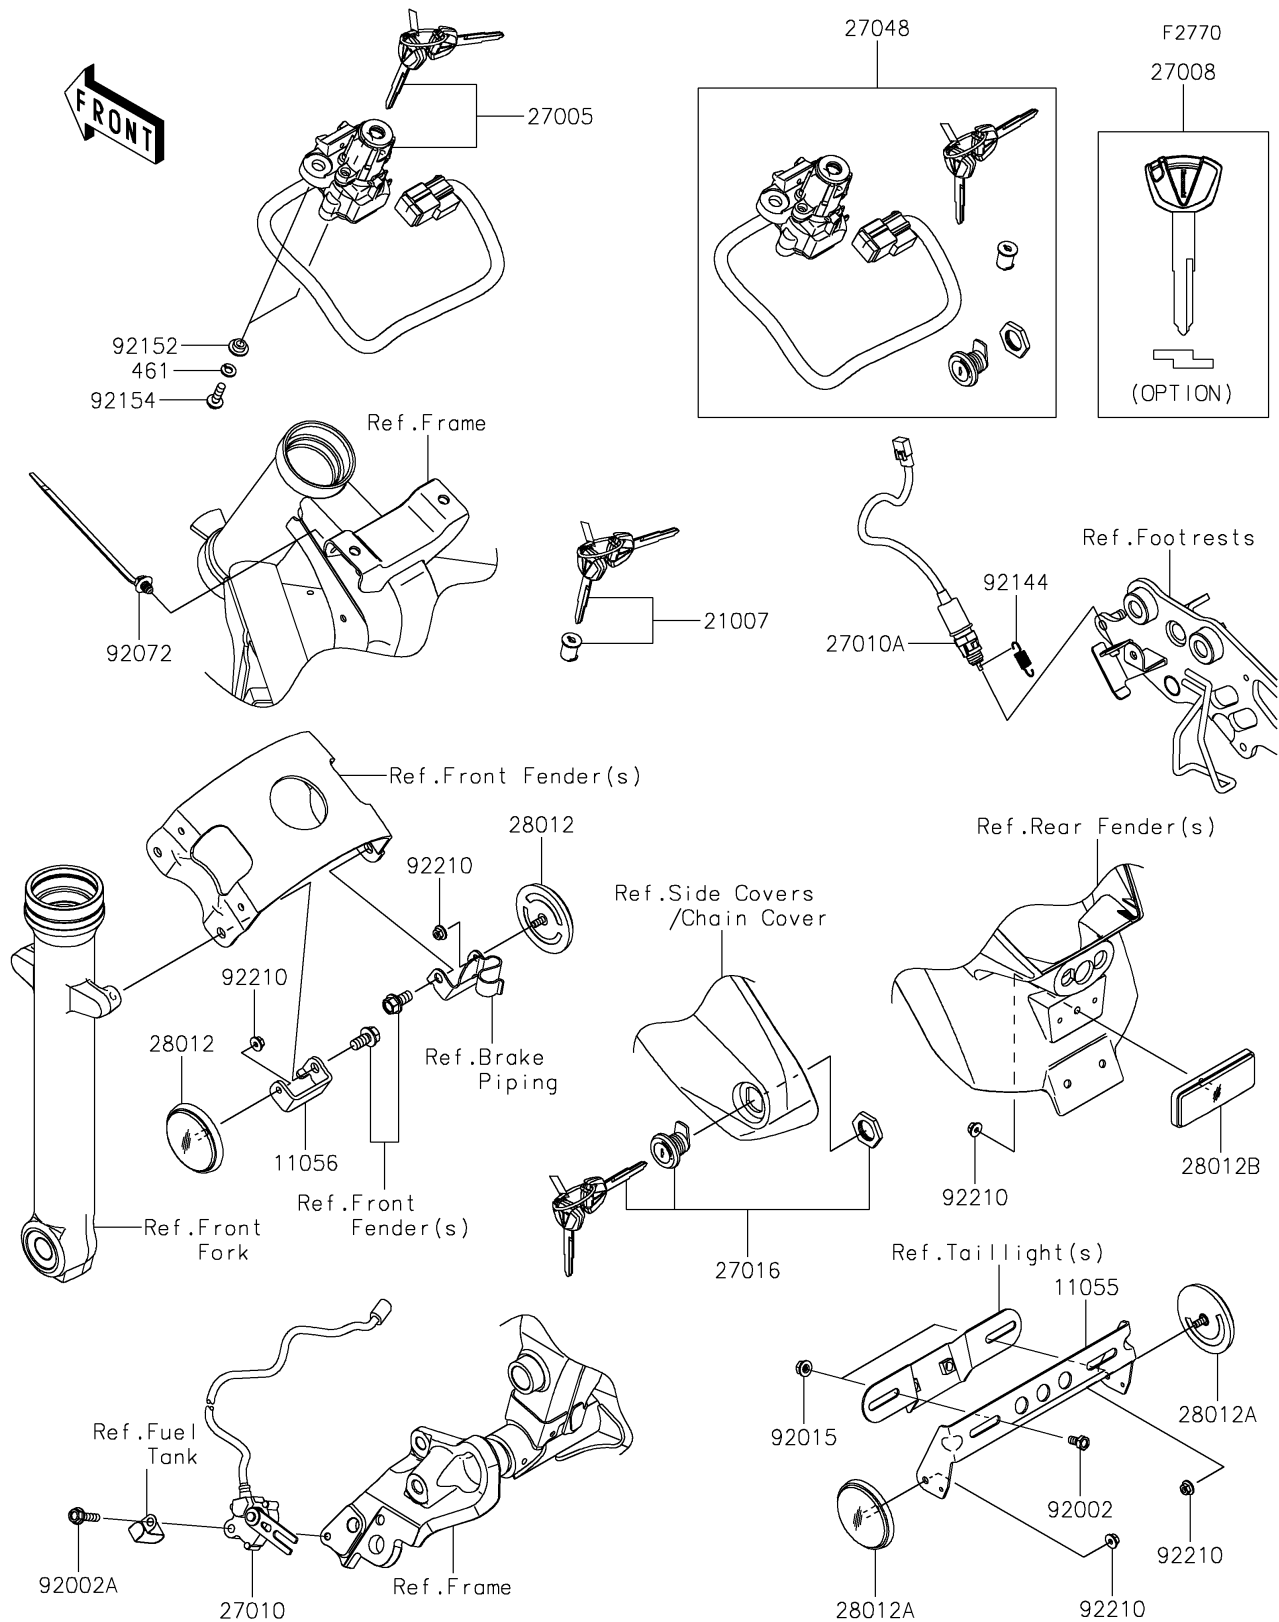

2024 Vulcan S CAFÉ

PARTS DIAGRAM

Ignition Switch/Locks/Reflectors

2024 Vulcan S CAFÉ

PARTS LIST

Ignition Switch/Locks/Reflectors

ITEM NAME

PART NUMBER

QUANTITY
