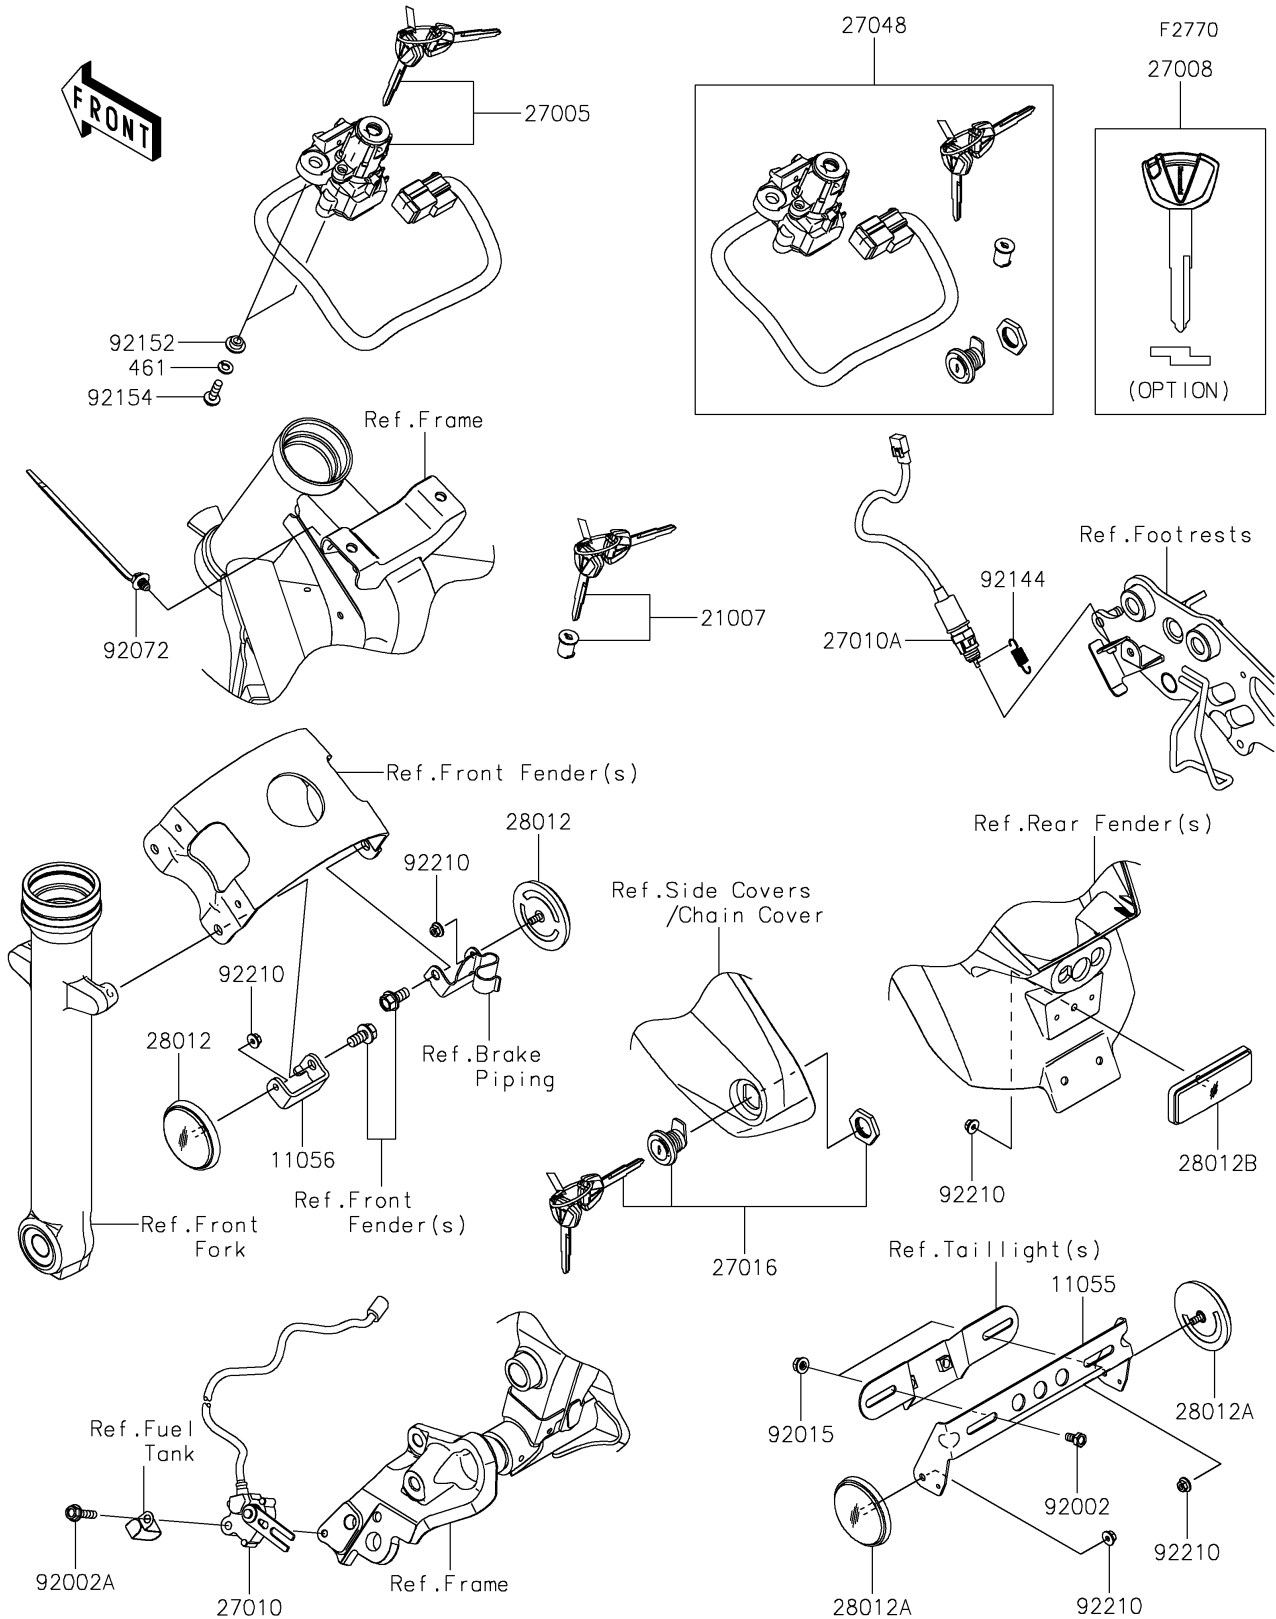

## PARTS DIAGRAM

### Ignition Switch/Locks/Reflectors

# 2026 Vulcan S CAFÉ

## PARTS LIST

Ignition Switch/Locks/Reflectors

**ITEM NAME**

**PART NUMBER**

**QUANTITY**

---