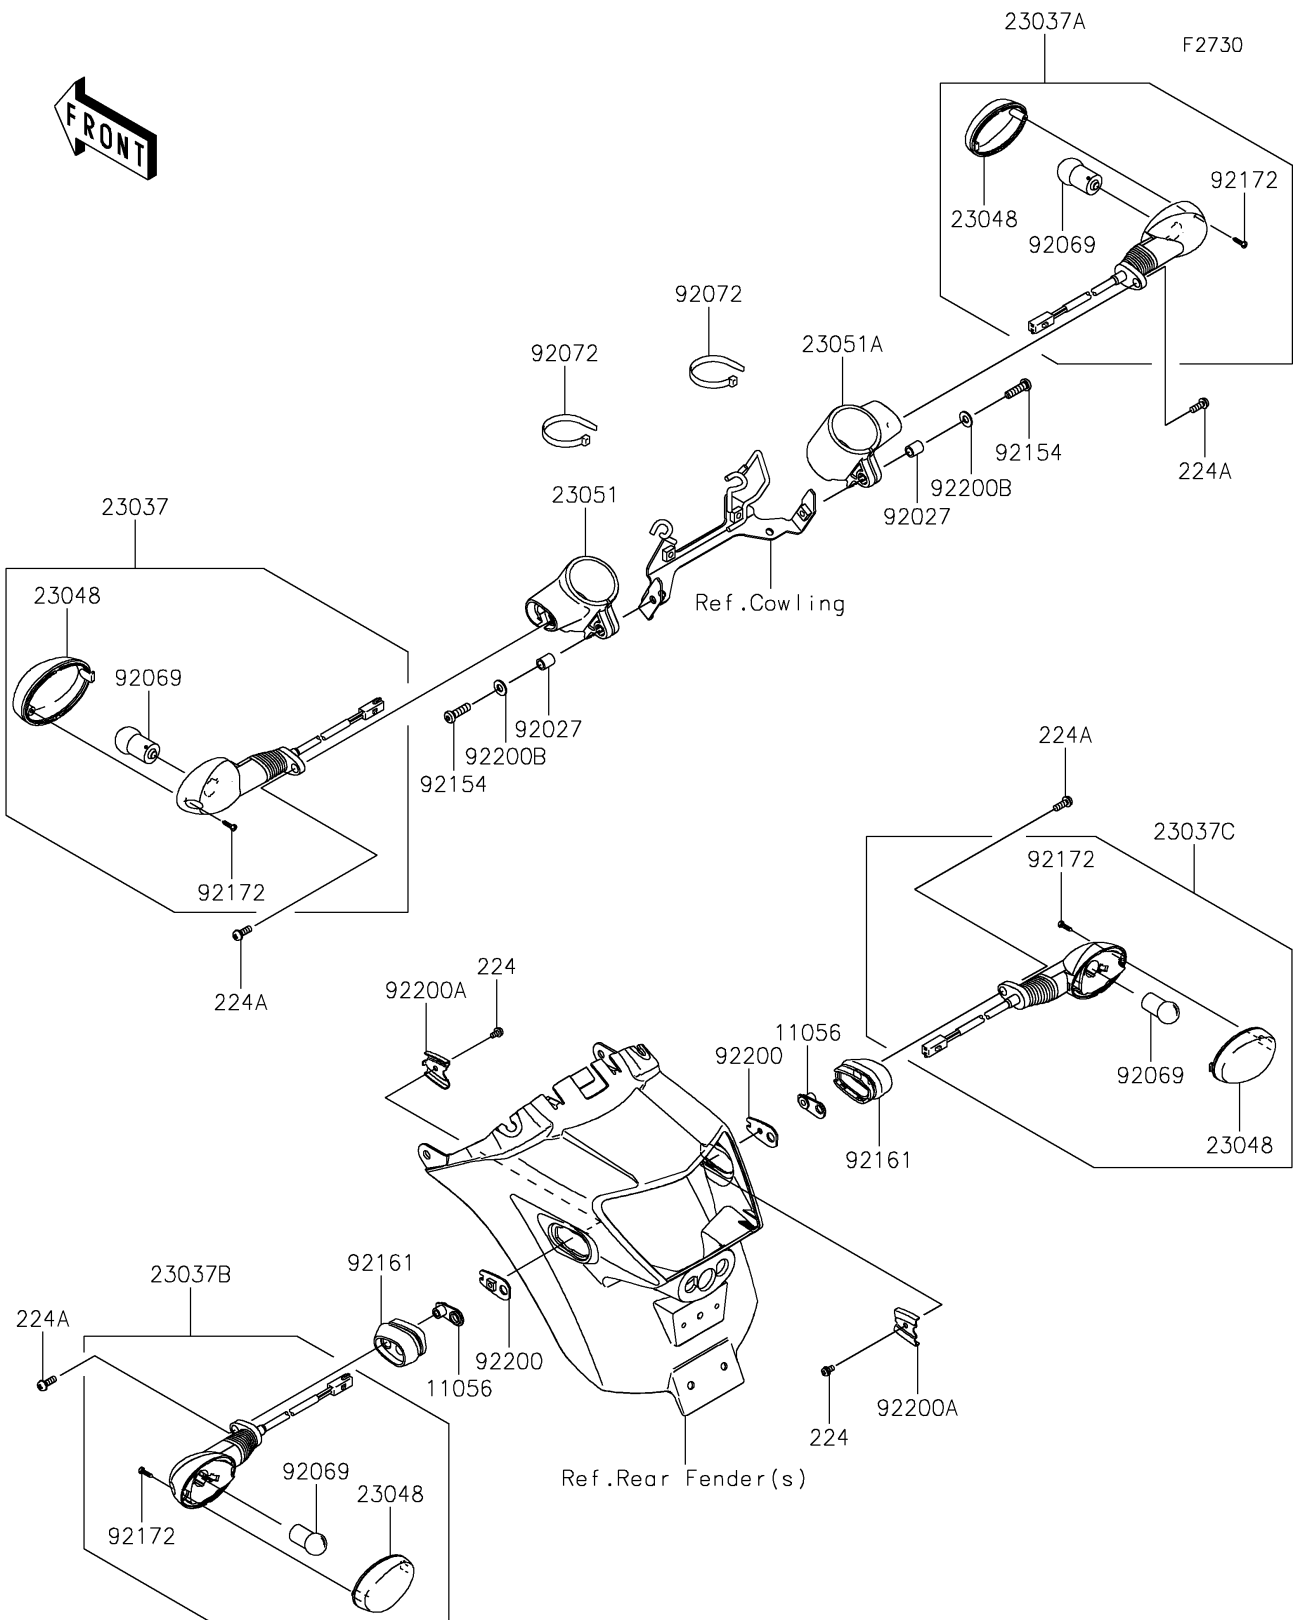

2026 VULCAN® S CAFE ABS

PARTS DIAGRAM

Turn Signals

2026 VULCAN® S CAFE ABS

PARTS LIST

Turn Signals

ITEM NAME	PART NUMBER	QUANTITY
BRACKET,6MM (Ref # 11056)	11056-4156	2
LAMP-ASSY-SIGNAL,FR,LH (Ref # 23037)	23037-0416	1
LAMP-ASSY-SIGNAL,FR,RH (Ref # 23037A)	23037-0417	1
LAMP-ASSY-SIGNAL,RR,LH (Ref # 23037B)	23037-0452	1
LAMP-ASSY-SIGNAL,RR,RH (Ref # 23037C)	23037-0453	1
LENS-SIGNAL LAMP (Ref # 23048)	23048-0035	4
BRACKET-SIGNAL LAMP,LH (Ref # 23051)	23051-0042	1
BRACKET-SIGNAL LAMP,RH (Ref # 23051A)	23051-0043	1
COLLAR,6.8X10X12 (Ref # 92027)	92027-162	2
BULB,12V 10W (Ref # 92069)	92069-0106	4
BAND,L=152 (Ref # 92072)	92072-3874	2
BOLT,SOCKET,6X22 (Ref # 92154)	92154-0402	2
DAMPER,SIGNAL LAMP (Ref # 92161)	92161-1680	2
SCREW,TAPPING,2.9X13 (Ref # 92172)	92172-0343	4
WASHER,SIGNAL LAMP (Ref # 92200)	92200-0164	2
WASHER,SIGNAL LAMP (Ref # 92200A)	92200-0165	2
WASHER,6.5X14X1.2 (Ref # 92200B)	92200-0964	2
SCREW-PAN-WP-CROS,4X8 (Ref # 224)	224AB0408	2
SCREW-PAN-WP-CROS,6X14 (Ref # 224A)	224AB0614	4